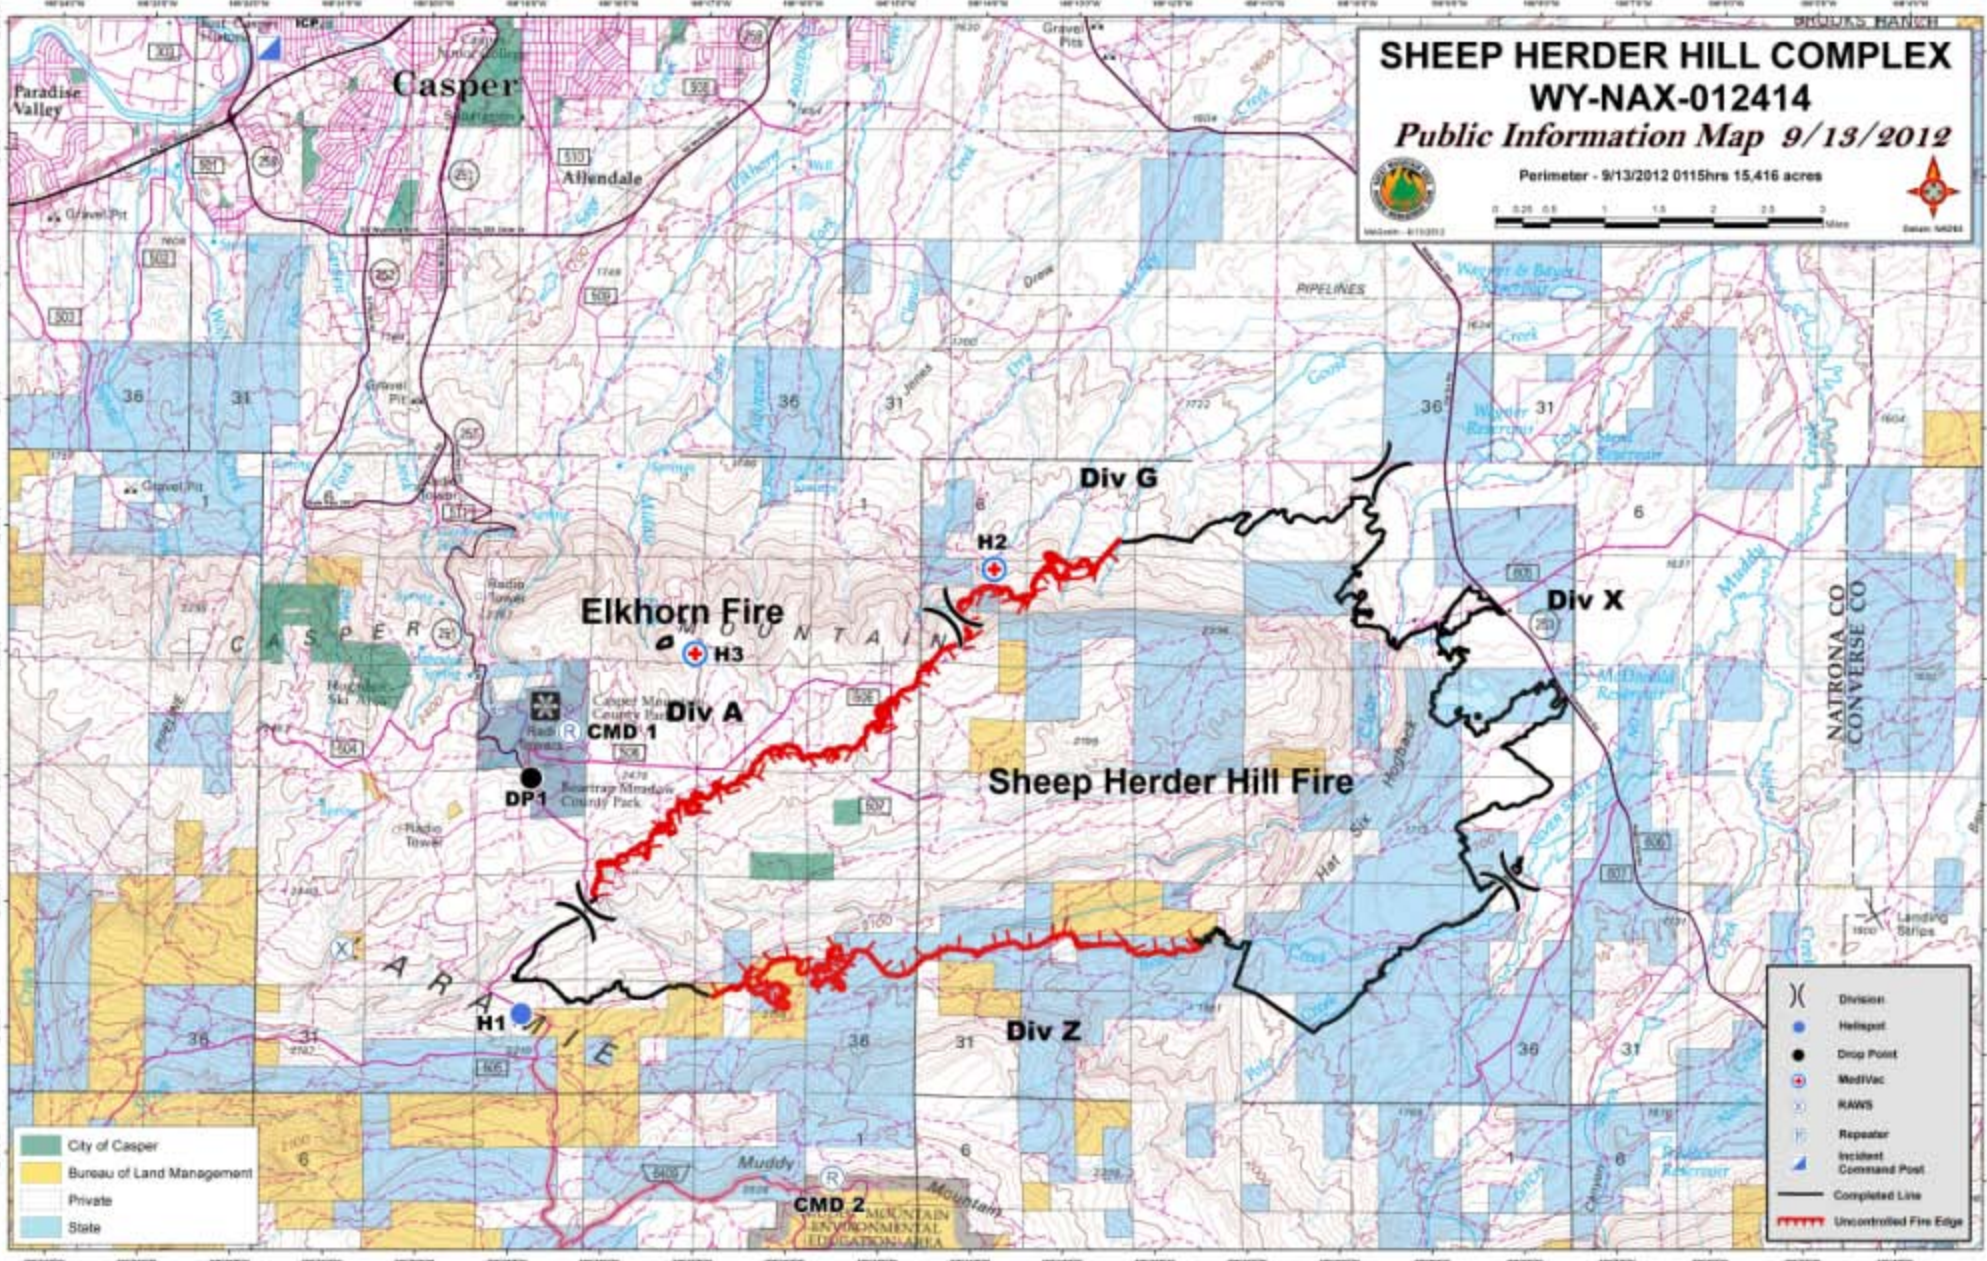

SHEEP HERDER HILL COMPLEX

WY-NAX-012414

Public Information Map 9/13/2012

Perimeter - 9/13/2012 0115hrs 15,416 acres

- City of Casper
- Bureau of Land Management
- Private
- State

- Division
- Heliport
- Drop Point
- Medivac
- RAVs
- Repeater
- Incident Command Post
- Completed Line
- Uncontrolled Fire Edge