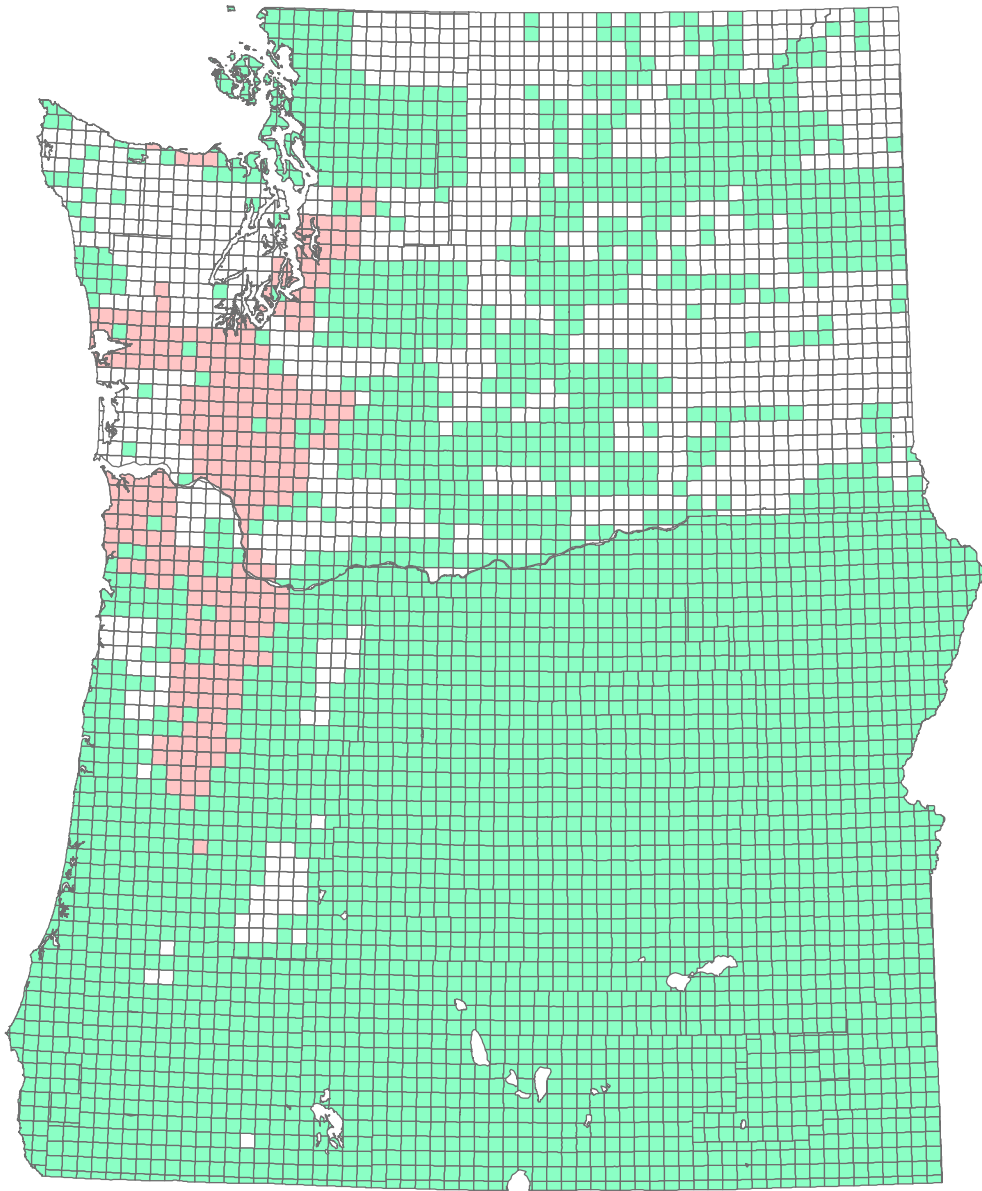

Oregon/Washington GCDB Status

Township and Range

- County Data
- GIS Validated
- No Data

1:5,000,000

Date: 1/25/2012
Time: 9:49:54 AM