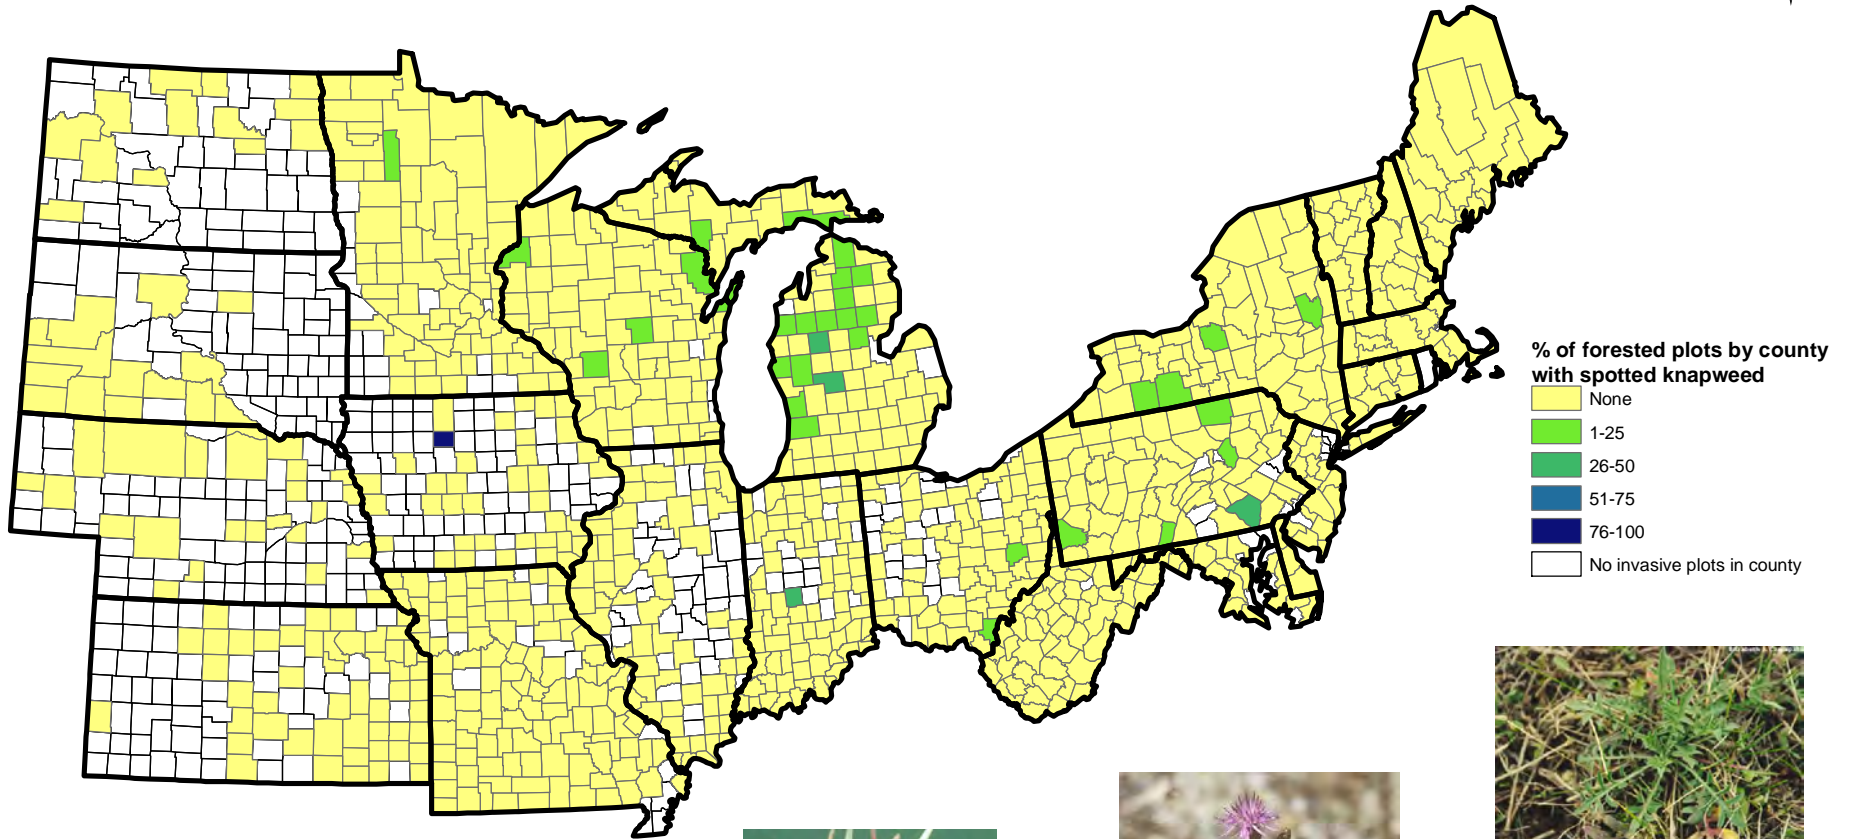

Distribution of spotted knapweed (*Centaurea biebersteinii*)

Elizabeth Czarapata

Kelly Kearns, Wisconsin DNR

Kelly Kearns, Wisconsin DNR

Cindy Roche, Bugwood.org

● Approximate locations of spotted knapweed

For more information about the FIA program's invasive species data collection program, go to: <http://nrs.fs.fed.us/fia/topics/invasives/>

For detailed information about the invasive plants for which FIA collects data, go to: <http://www.treesearch.fs.fed.us/pubs/34183>