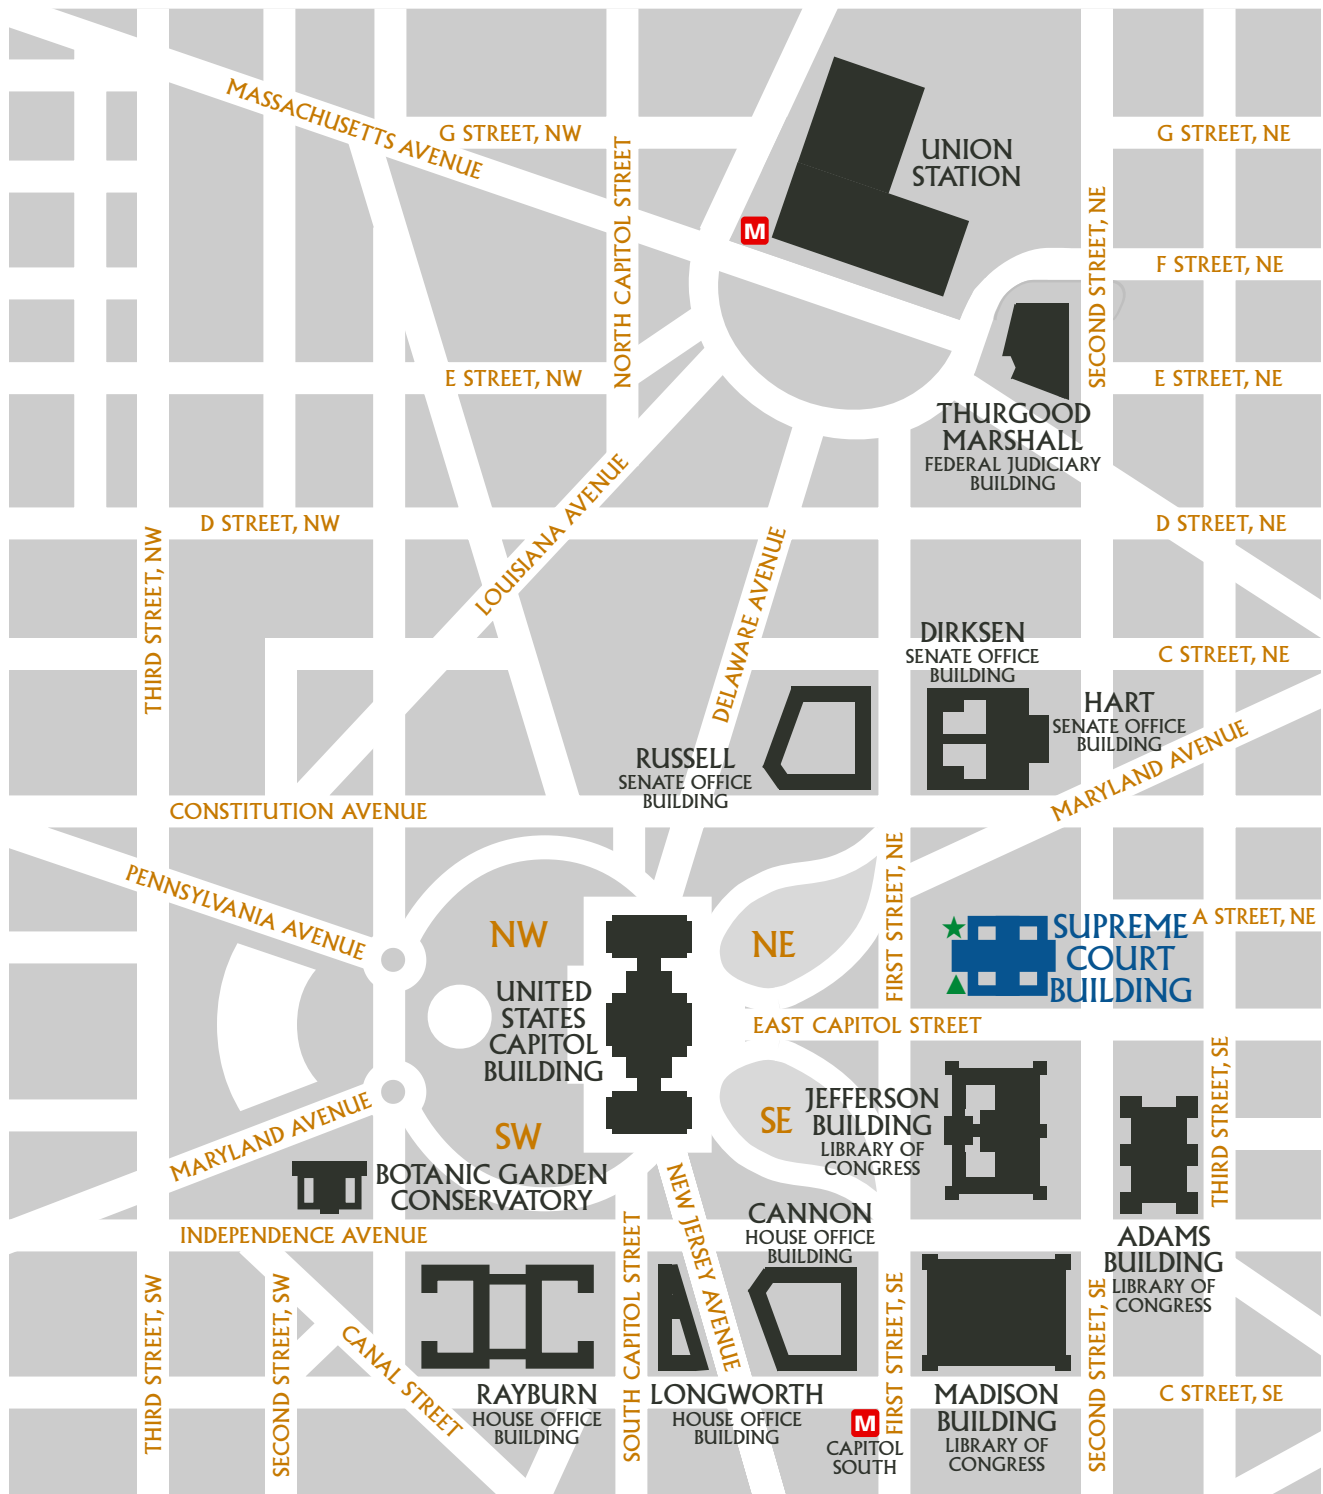

SUPREME COURT

Building Hours: Monday-Friday, 9:00 a.m.-4:30 p.m.

★ Visitors' Entrance (Wheelchair Accessible)

▲ Entrance for Arguing Attorneys, Bar Members and Press (Open to public: 9:00 a.m.-3:00 p.m., M-F)

M Metro

Note: Map not to scale