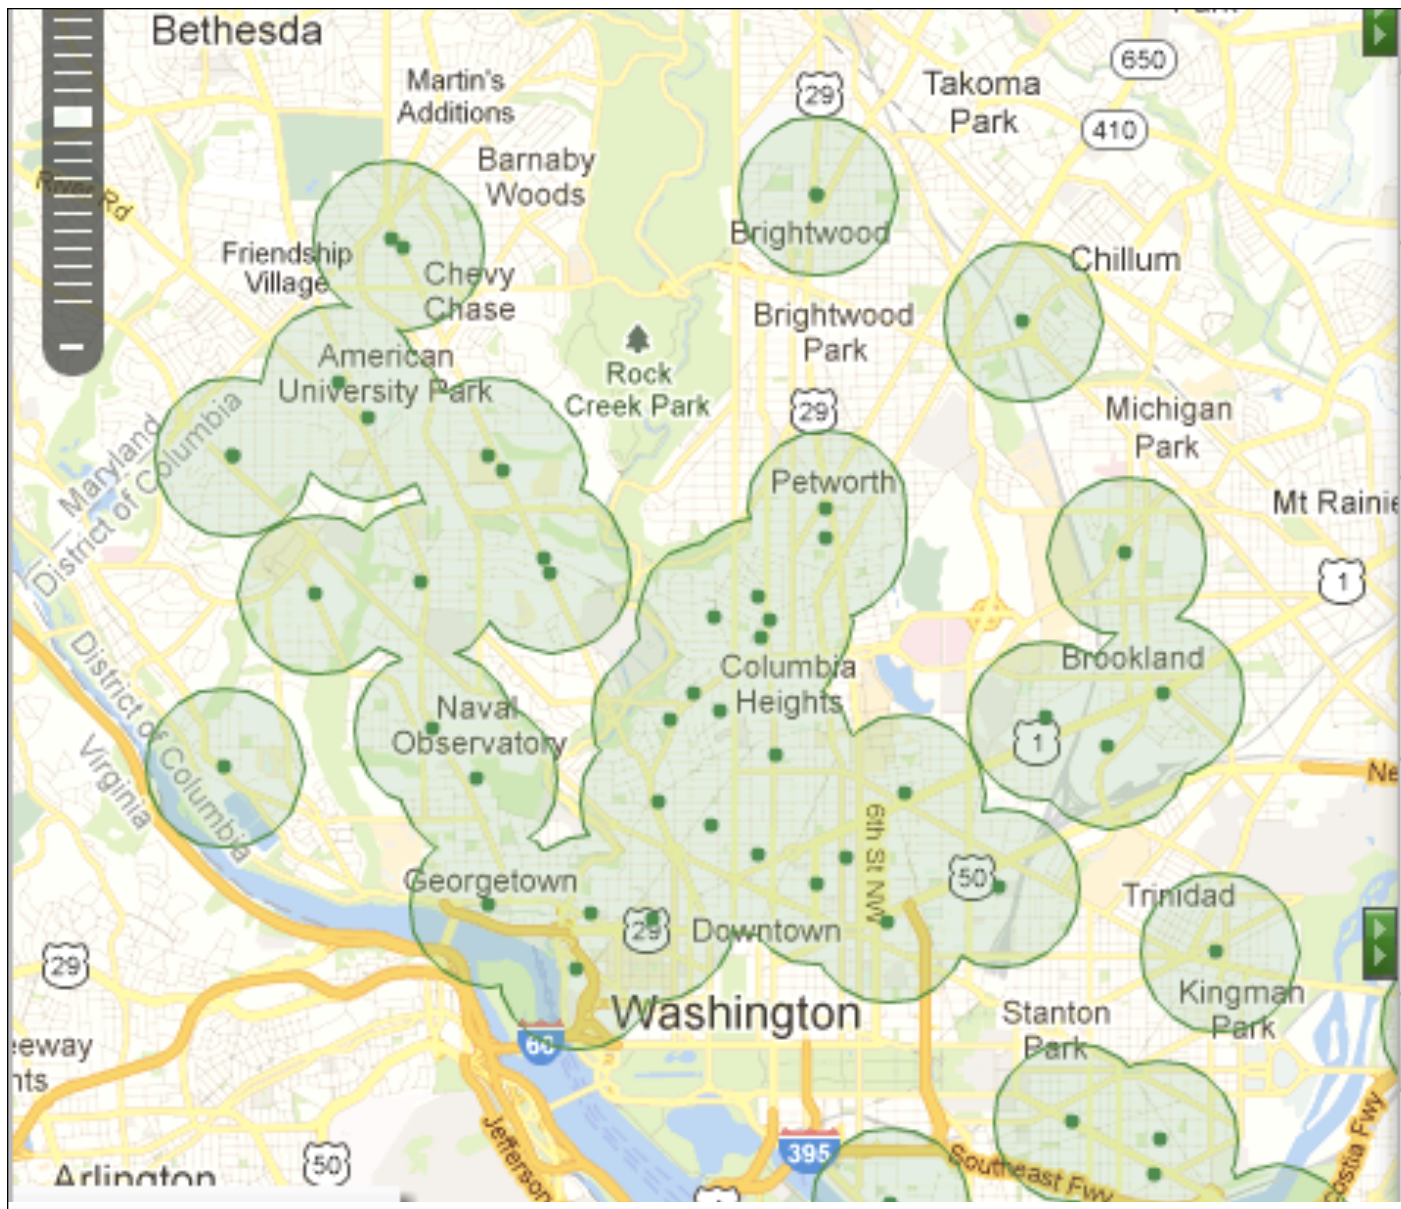

Modern
Deli
& GRILL
Hot CORNED BEEF
LIQUOR
BEER WINE
LOTTO
MONEY ORDER
\$ DOLLAR ITEMS

LOTTO
DELI
LIQUOR

Modern Deli

LOTTO

MONEY ORDERS • GROCERIES

CORNED BEEF

Specials
M-F
11 03

LOTTO

LIQUOR BEER WINE
HOT CORNED BEEF

Layers

- Grocery Stores in DC**
- Half-mile buffer**
The area within half a mile of a store.
- Three-quarter-mile buffer**
The area within three-quarters of a mile of a store.
- One mile buffer**
The area within a mile of a store.
- Basemap**
- Google Road**

1

SATURDAY

1

NEXT

SELECT YOUR NEAREST STORE

ORDER

YOUR NAME

CREDIT CARD / EBT NUMBER

EXPIRATION DATE

CSC

BILLING ADDRESS

PLACE ORDER

**RECIPE
PUPPY** beta

Google maps*

** = no API

* = no open API