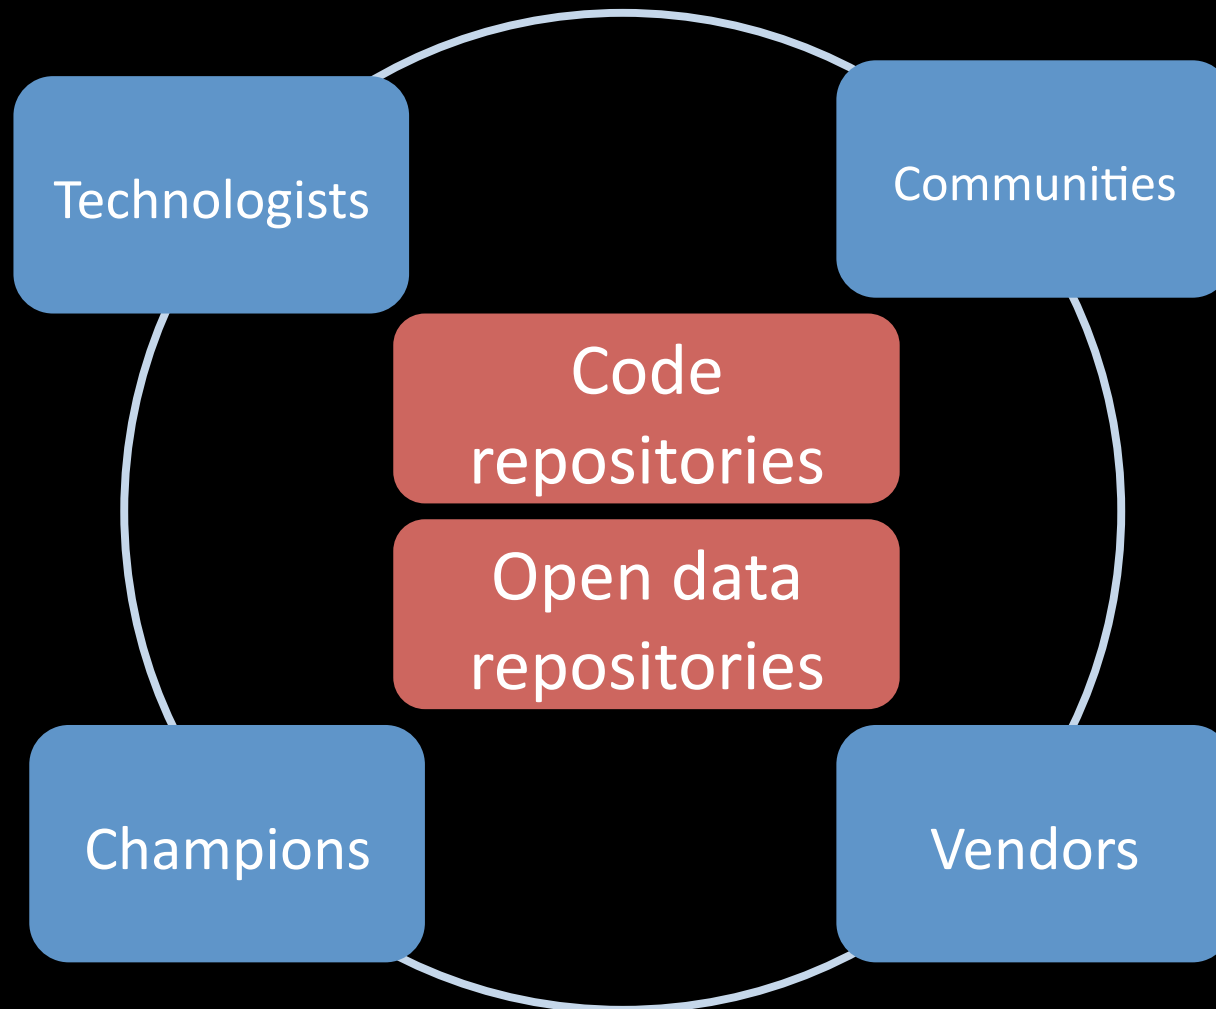

Question

How do we optimize the social and economic value of open data in Kenya?

What is a networked civic technology ecosystem?

What is the human centered design process?

- understand the problem
 - ideation
 - prototyping
 - testing

Kenya

The screenshot shows the Kenya OpenData website. At the top left is the logo "KENYA openData". A green navigation bar contains links for Home, About Kenya Open Data, Data Catalogue, Suggest a Dataset, Community Apps, Help, Sign Up, and Sign In. The main content area features a large banner for the "Open Government Partnership" with text stating Kenya's intention to participate in the global movement. To the right is a "Latest Datasets and Views" list with items like "Poverty Rate, by District", "County Expenditures by Administration 2002-3 to 2008-9", "Kenya Primary Schools, 2007", "Health Facilities", and "County Urbanization-2009". Below the banner are five data visualization cards: "Budget 2010 to 2011 recurrent plus development" (treemap), "Game Parks Visited in 2009" (sunburst chart), "Quarterly GDP 2000 - 2011 Chart" (line chart), "Counties" (map), and "Developer? Click here!" (code icon).

KENYA openData

Home About Kenya Open Data Data Catalogue Suggest a Dataset Community Apps Help Sign Up Sign In

Open Government Partnership

Kenya has stated its intention to participate in the global Open Government Partnership, a global movement of Countries that seek to empower their citizens to be involved in active governance, engaging Kenyans in the development of their Communities.

Developer? Click here!

Find out about our powerful developer APIs and tools.

code4kenya structure

- 4 fellows selected for a 6 month period, focusing on water, health, education and counties data
- media houses and civil society organizations pitch ideas for fellows
 - fellows work closely with expert working groups from government and international organizations
- resulting applications and platforms scaled across the institution