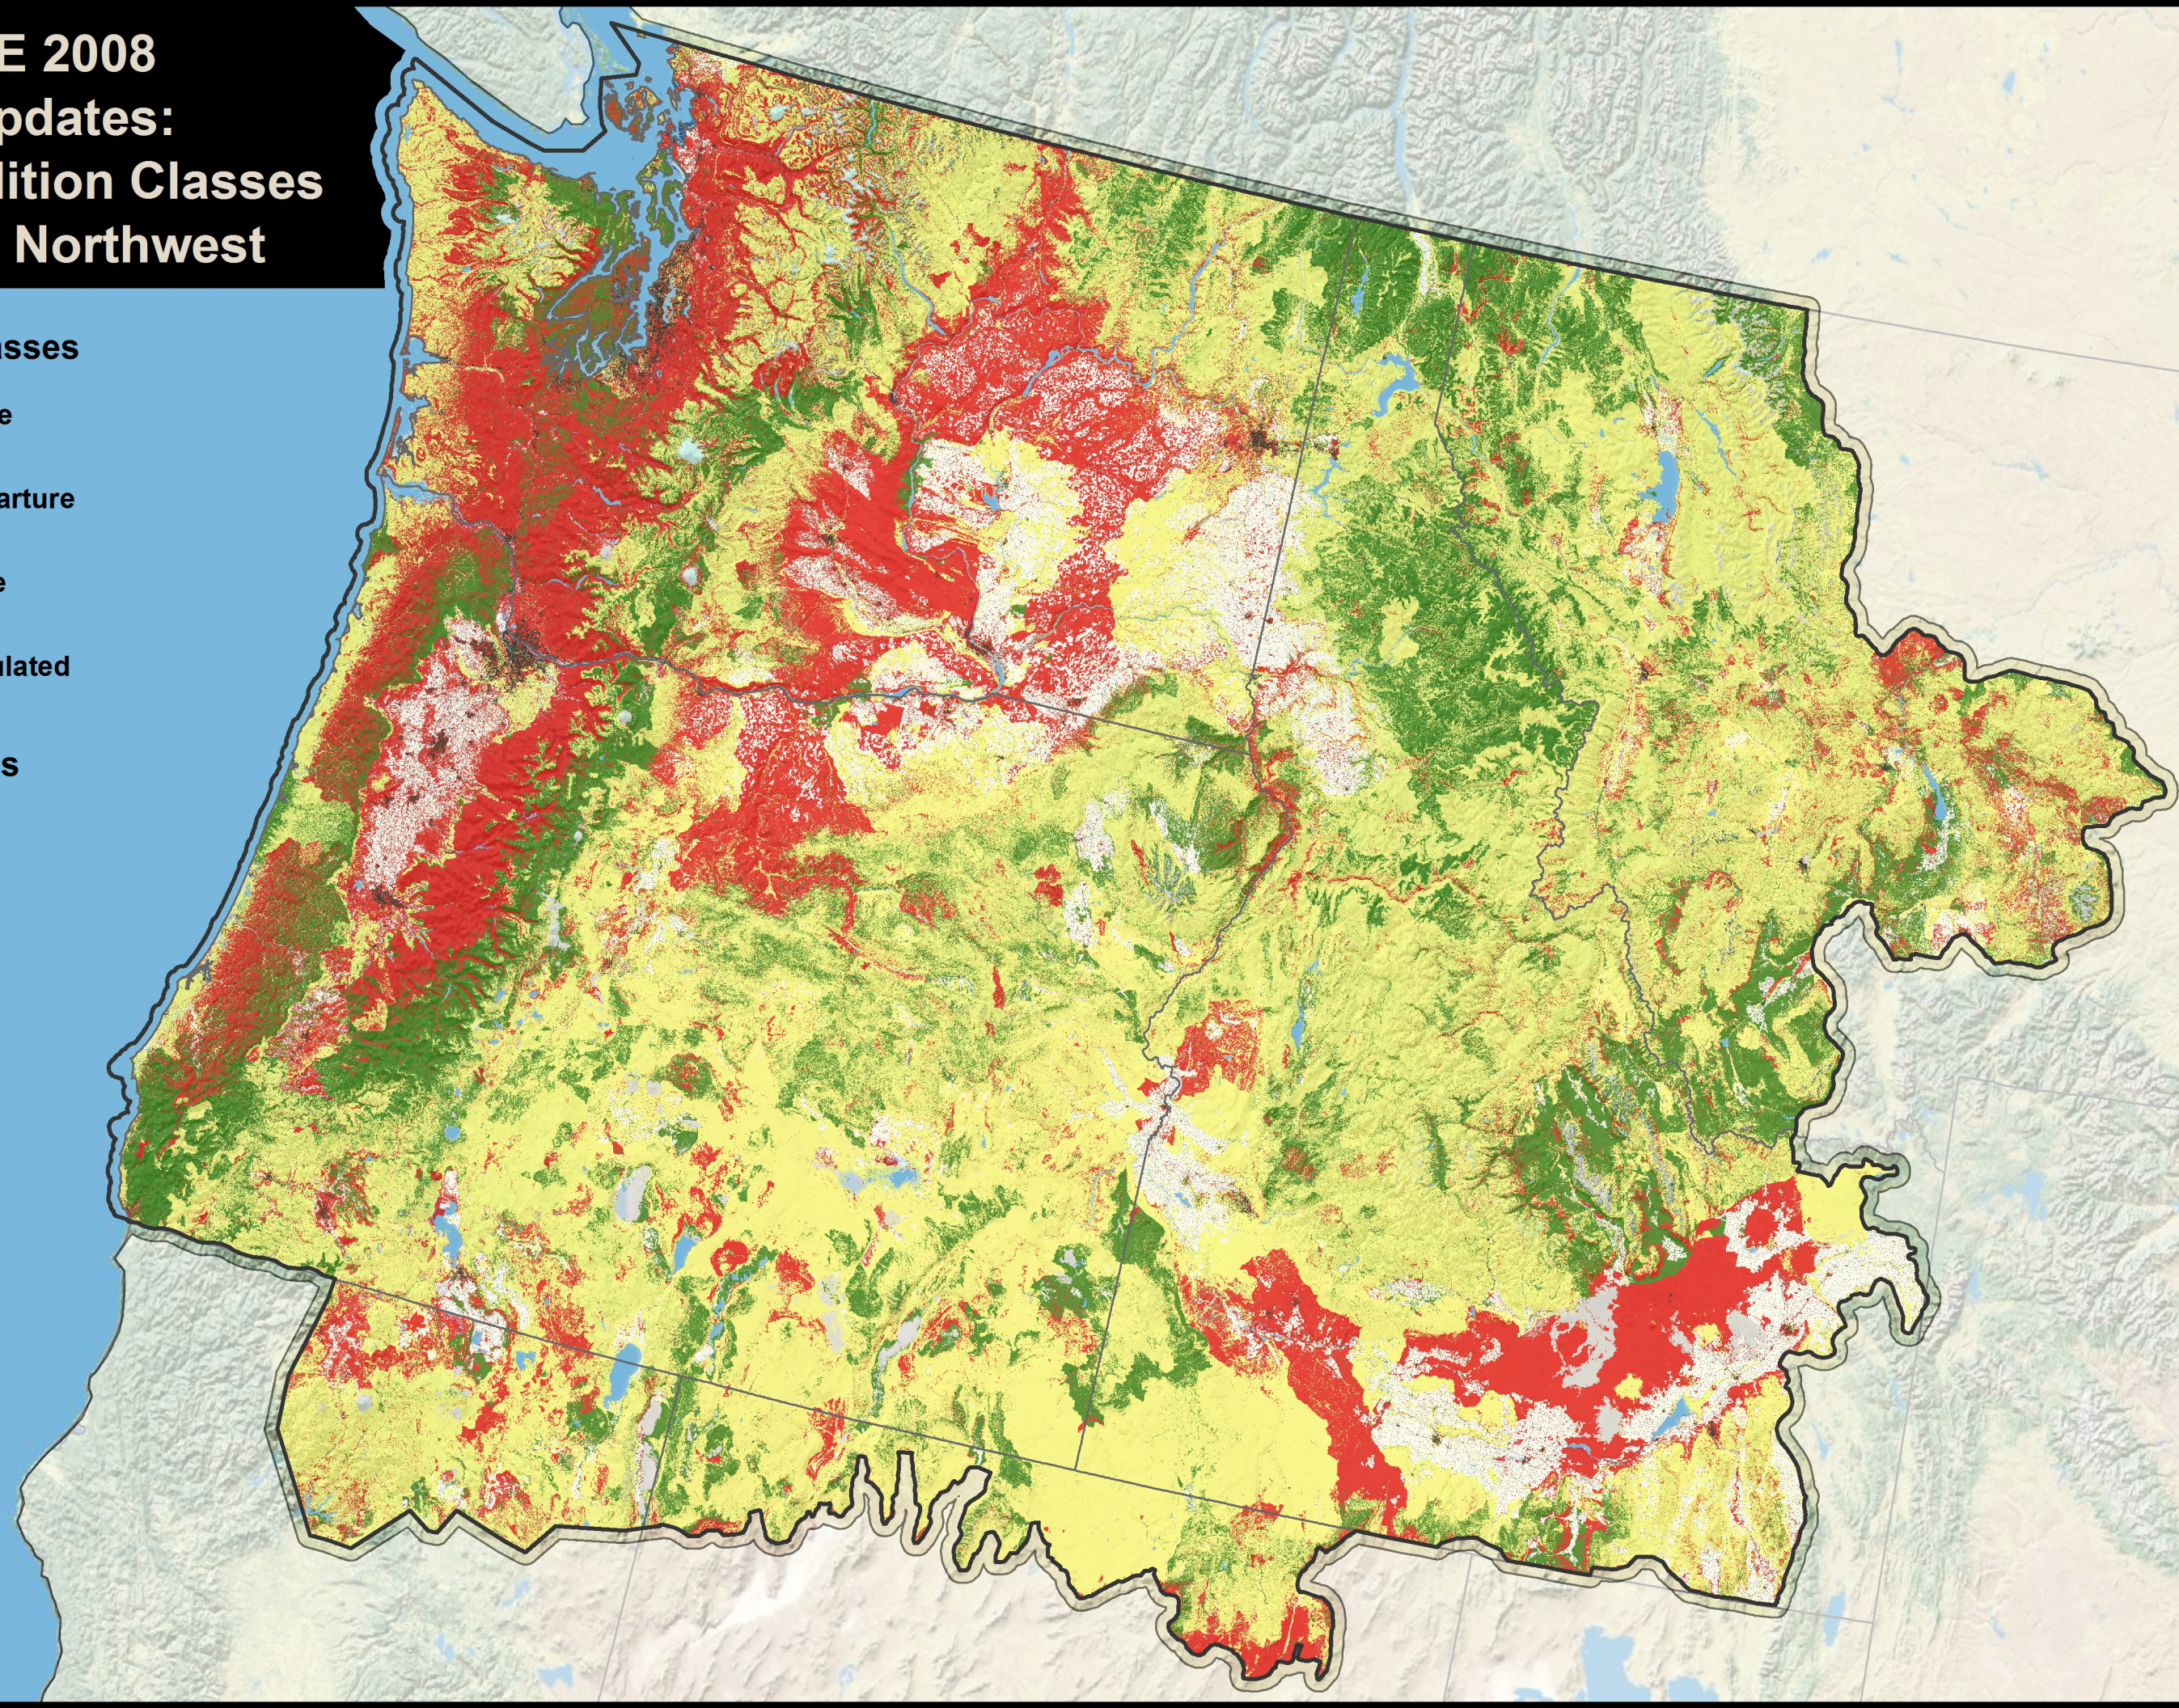

LANDFIRE 2008 Refresh Updates: Vegetation Condition Classes for the Pacific Northwest

Vegetation Condition Classes

-  High Vegetation Departure
-  Moderate Vegetation Departure
-  Low Vegetation Departure
-  Condition Class not calculated

Non-burnable Classes

-  Agriculture
-  Barren
-  Sparsely Vegetated
-  Snow/Ice
-  Developed
-  Water

Kilometers