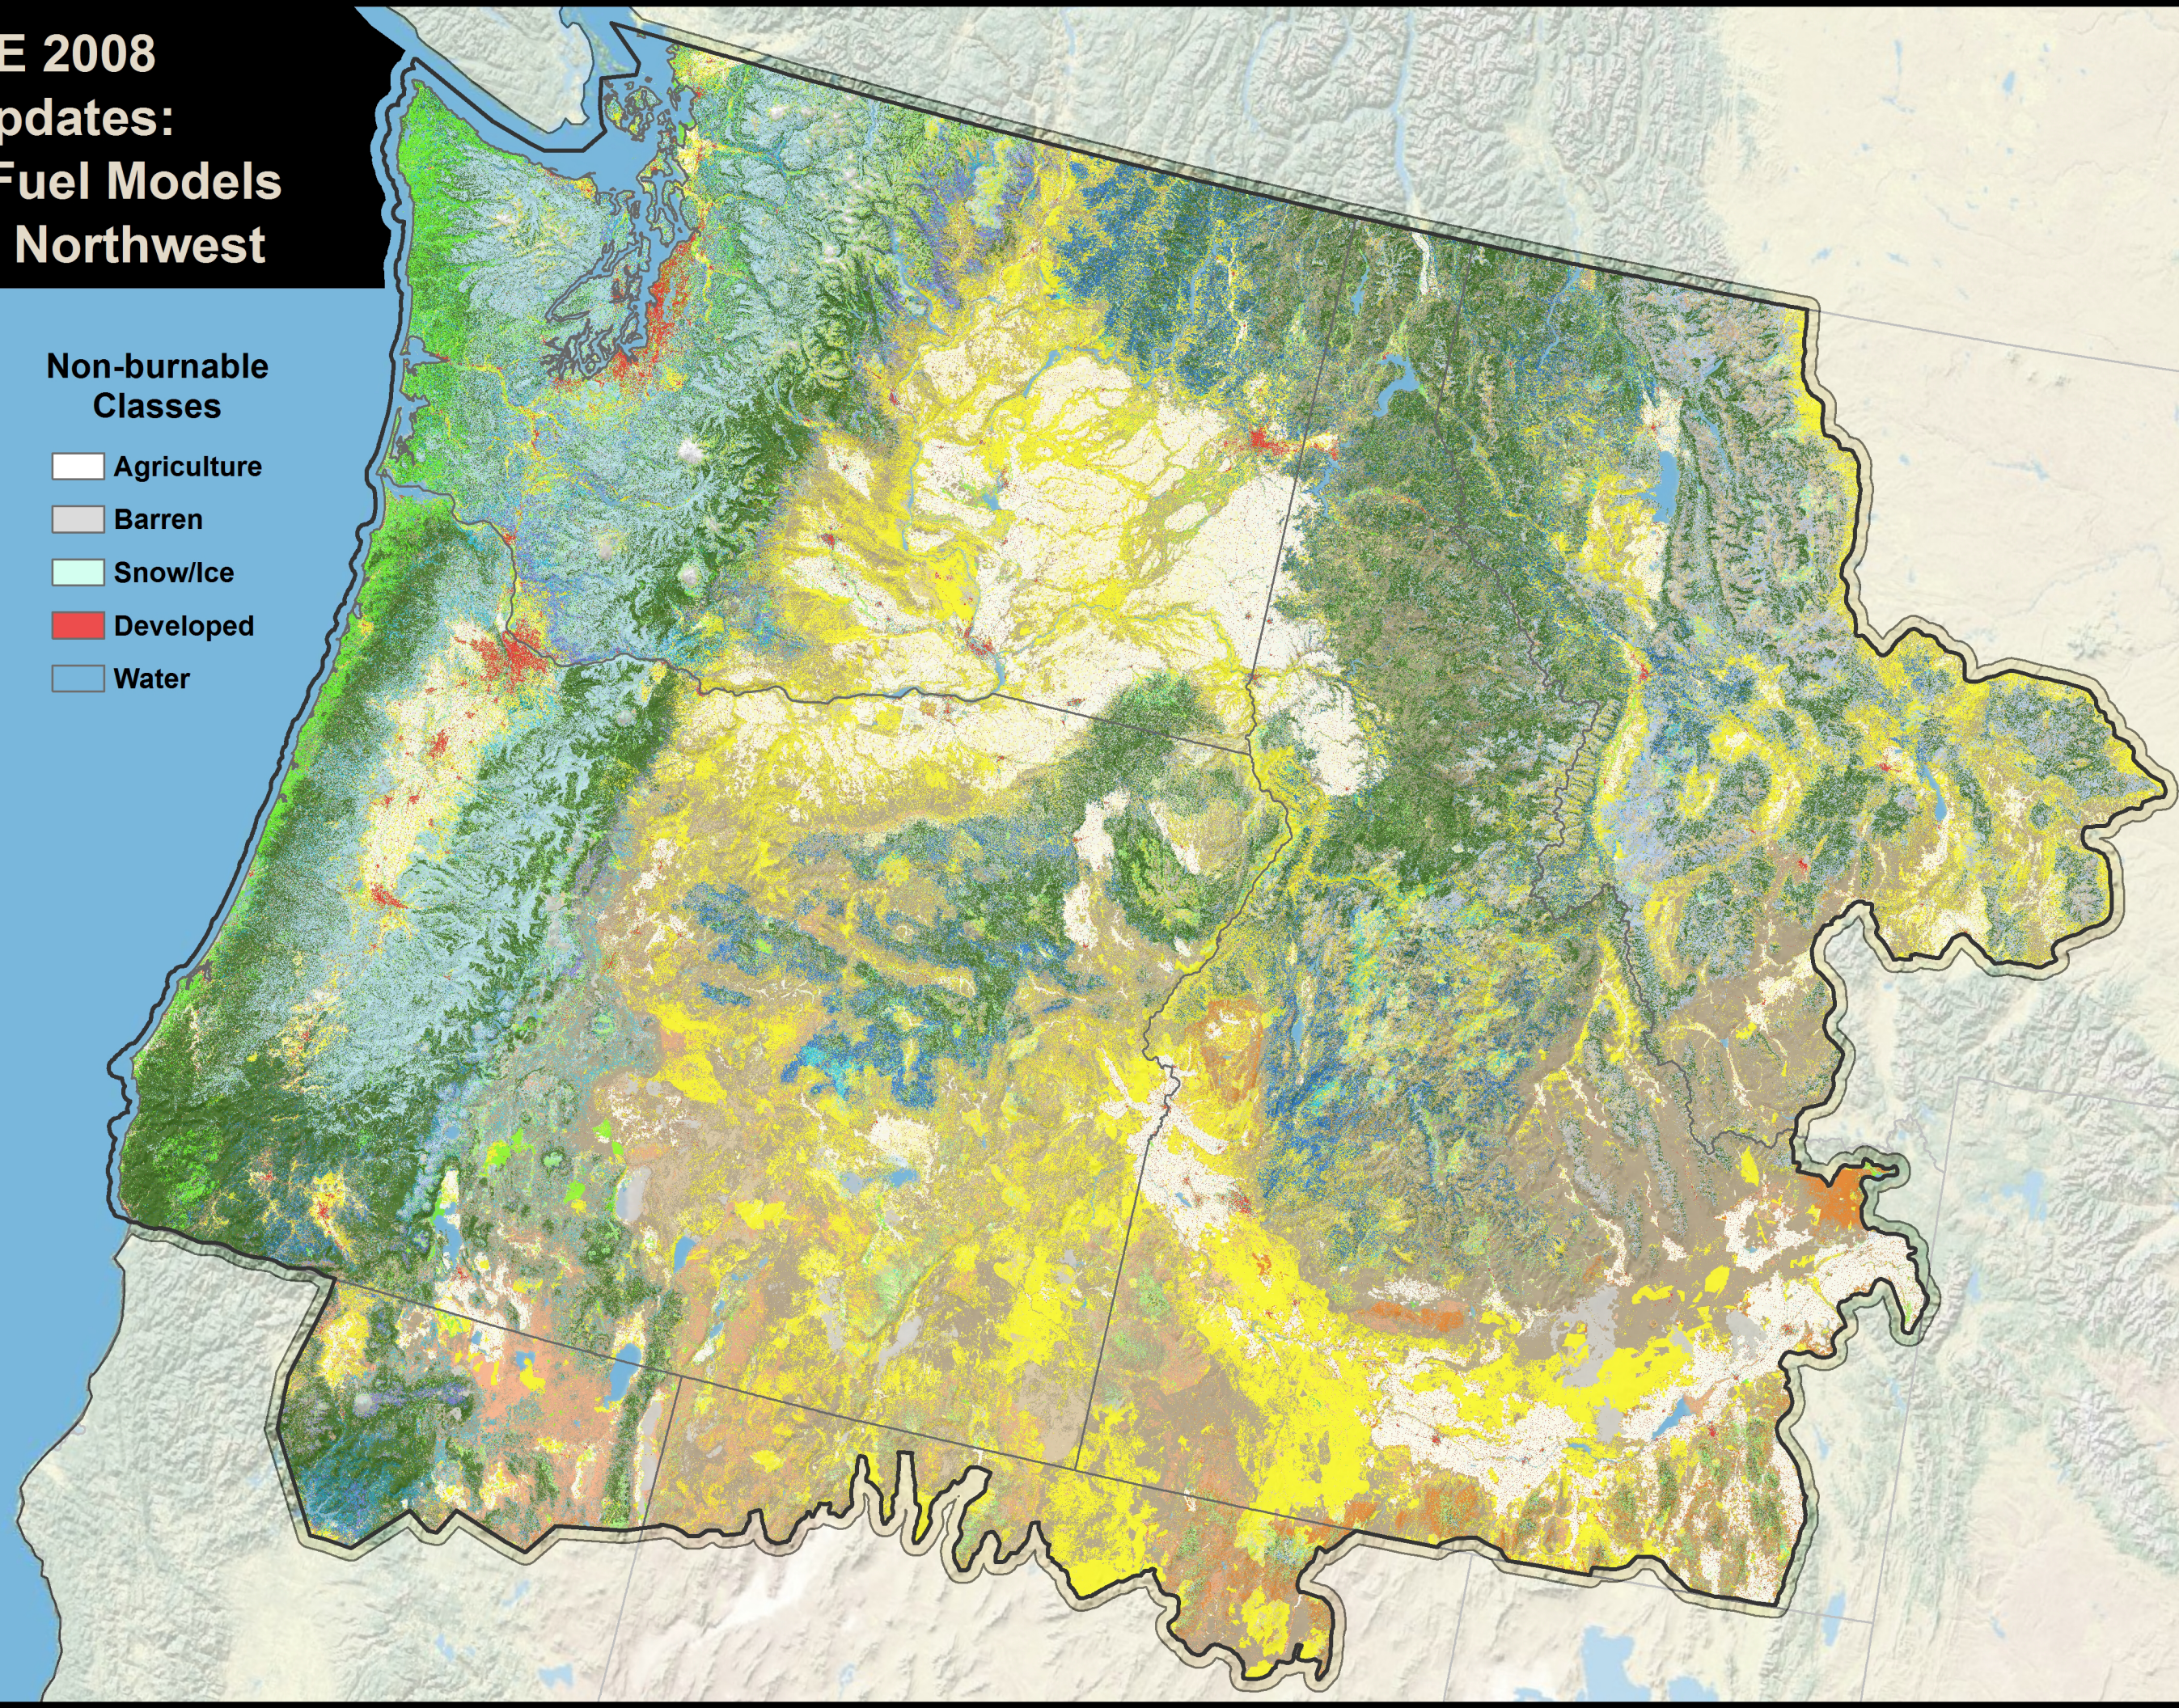

LANDFIRE 2008

Refresh Updates: Fire Behavior Fuel Models for the Pacific Northwest

Scott & Burgan 40 Models

	GR1		SH5
	GR2		SH6
	GR3		SH7
	GR4		SH8
	GR5		SH9
	GR6		TL1
	GR7		TL2
	GR8		TL3
	GS1		TL4
	GS2		TL5
	GS3		TL6
	GS4		TL7
	SB1		TL8
	SB2		TL9
	SH1		TU1
	SH2		TU2
	SH3		TU3
	SH4		TU5

Non-burnable Classes

	Agriculture
	Barren
	Snow/Ice
	Developed
	Water

Kilometers