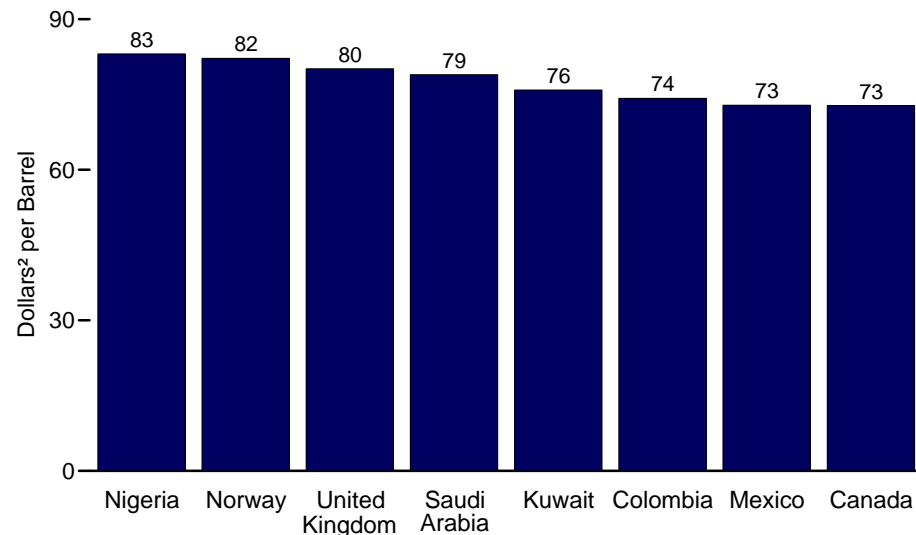

Figure 5.19 Landed Costs of Crude Oil Imports From Selected Countries

Total, 1973¹-2010

By Selected Country, 2010

By Selected OPEC Country, 1973¹-2010

By Selected Non-OPEC Country, 1973¹-2010

¹ 1973 cost is based on October, November, and December data only.