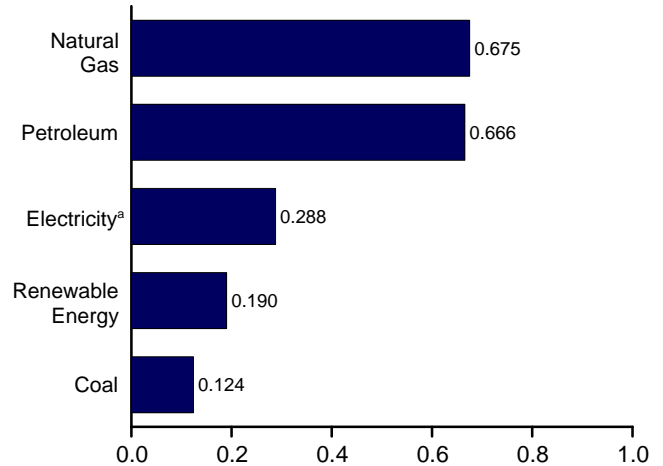

**Figure 2.4 Industrial Sector Energy Consumption**  
(Quadrillion Btu)

By Major Source, 1973-2011

By Major Source, Monthly

Total, January-May

By Major Source, May 2012

<sup>a</sup> Electricity retail sales.  
Web Page: <http://www.eia.gov/totalenergy/data/monthly/#consumption>.  
Source: Table 2.4.