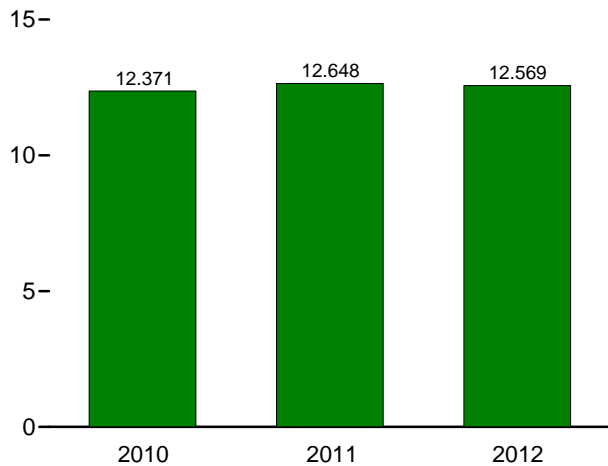

**Figure 2.4 Industrial Sector Energy Consumption**  
(Quadrillion Btu)

By Major Source, 1973-2011

By Major Source, Monthly

Total, January-May

By Major Source, May 2012

<sup>a</sup> Electricity retail sales.  
Web Page: <http://www.eia.gov/totalenergy/data/monthly/#consumption>.  
Source: Table 2.4.