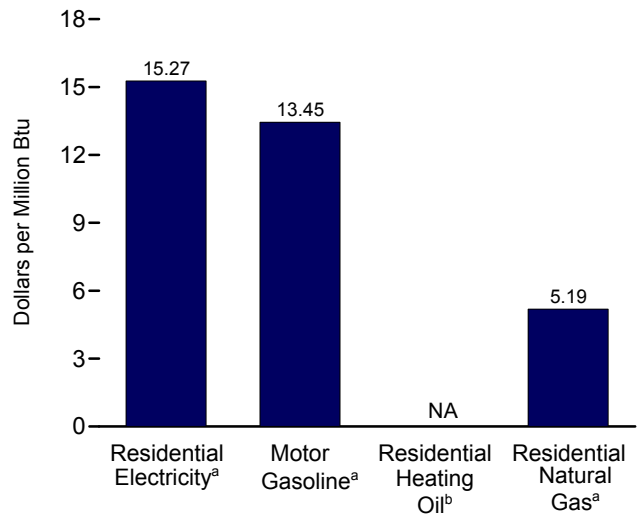

Figure 1.6 Cost of Fuels to End Users in Real (1982-1984) Dollars

Costs, 1973-2011

Costs, May 2012

Residential Electricity,^a Monthly

Motor Gasoline,^a Monthly

Residential Heating Oil,^b Monthly

Residential Natural Gas,^a Monthly

^a Includes taxes.

^b Excludes taxes.

Note: See "Real Dollars" in Glossary.

Web Page: <http://www.eia.gov/totalenergy/data/monthly/#summary>.

Source: Table 1.6.