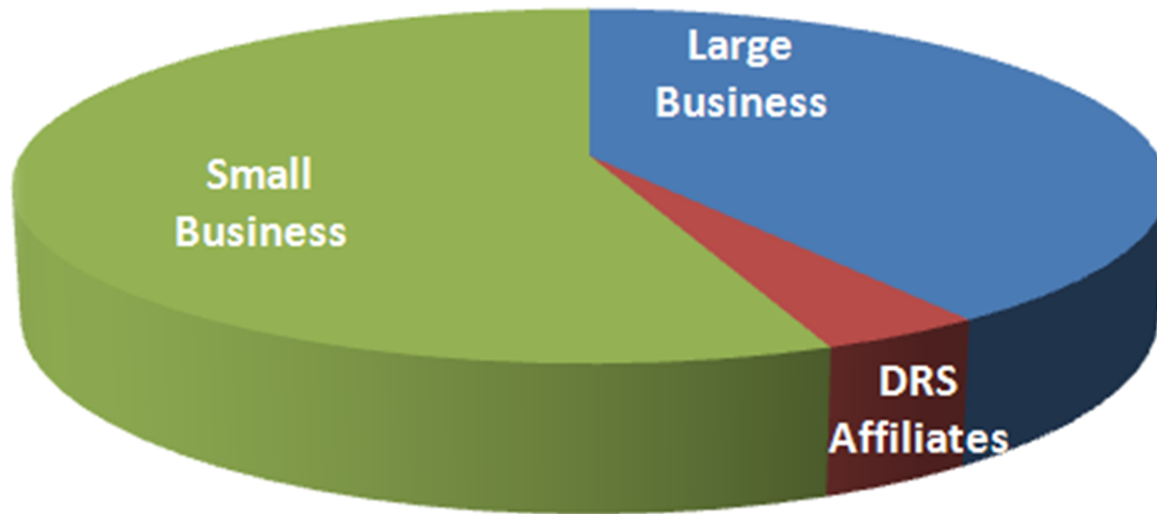

DRS NCS LOCAL SUCCESS STORIES

• **Vero Machine Industries**

- Strategic Small HUBZone supplier to DRS since 2004
- Delivered over 100,000 parts in 2011

• **Applied Quality Communications**

- Small Business Mentor Protégé Program
- Strategic Small Disadvantaged Business (SDB), Veteran Owned supplier to DRS since 2009
- Over 20 contracts awarded

DRS ITS SPEND WITHIN BREVARD & INDIAN RIVER COUNTY

Over \$38M spent with local businesses

DRS ITS SPEND WITHIN BREVARD & INDIAN RIVER COUNTY

SMALL BUSINESS SUB-CATEGORY

DRS NCS SPEND WITHIN BREVARD & INDIAN RIVER COUNTY