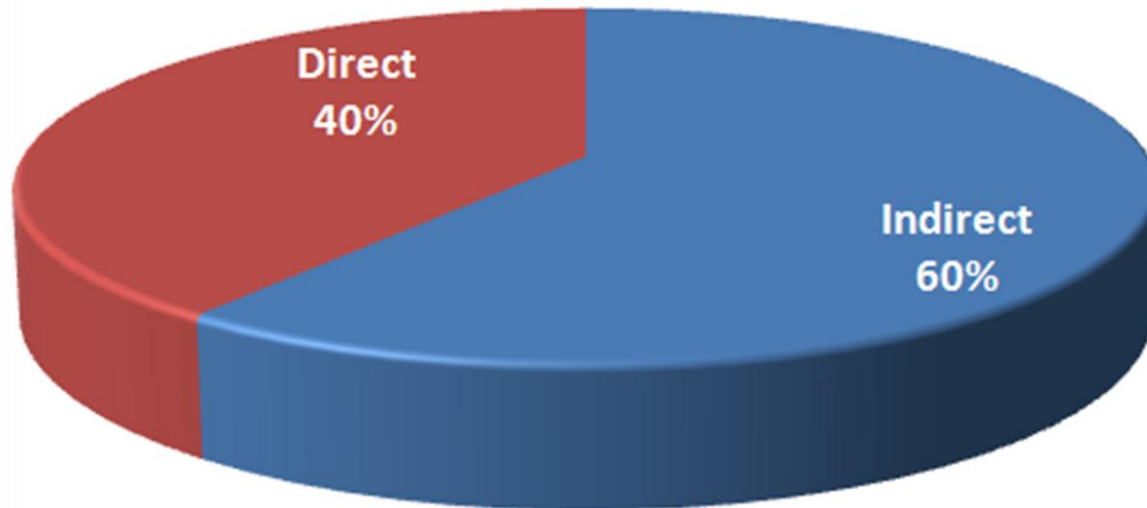

DRS ITS SPEND WITHIN BREVARD & INDIAN RIVER COUNTY

Over \$38M spent with local businesses

DRS ITS SPEND WITHIN BREVARD & INDIAN RIVER COUNTY

SMALL BUSINESS SUB-CATEGORY

DRS NCS SPEND WITHIN BREVARD & INDIAN RIVER COUNTY