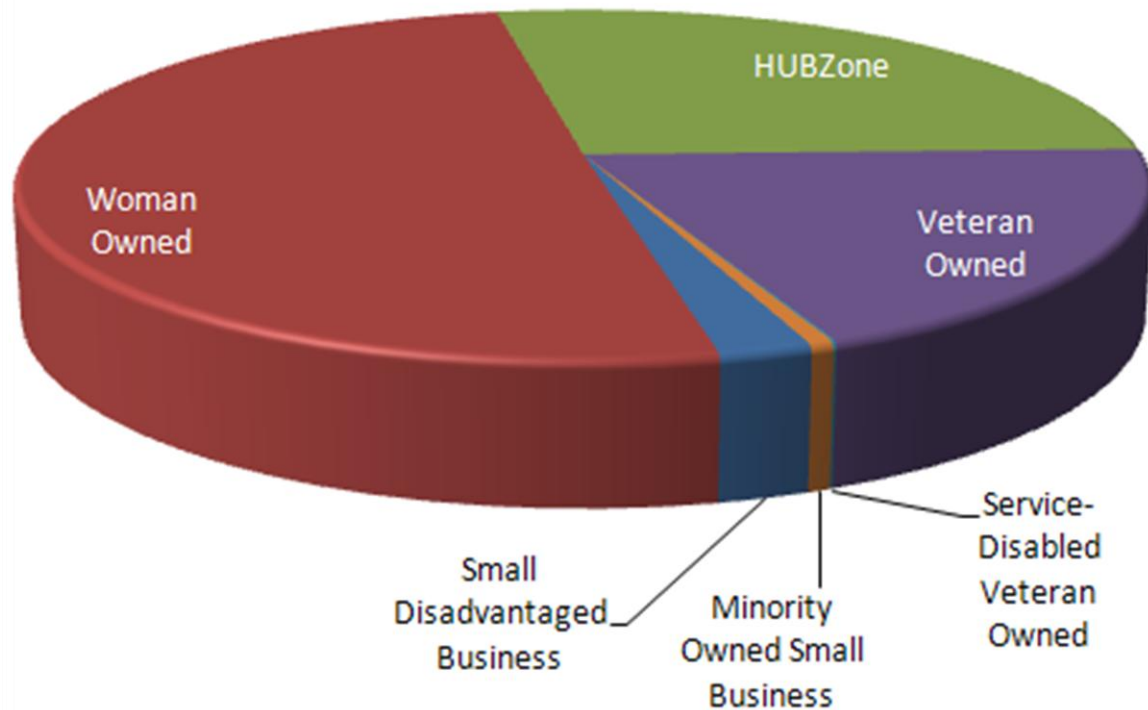

DRS ITS SPEND WITHIN BREVARD & INDIAN RIVER COUNTY

Over \$38M spent with local businesses

DRS ITS SPEND WITHIN BREVARD & INDIAN RIVER COUNTY

SMALL BUSINESS SUB-CATEGORY

DRS NCS SPEND WITHIN BREVARD & INDIAN RIVER COUNTY