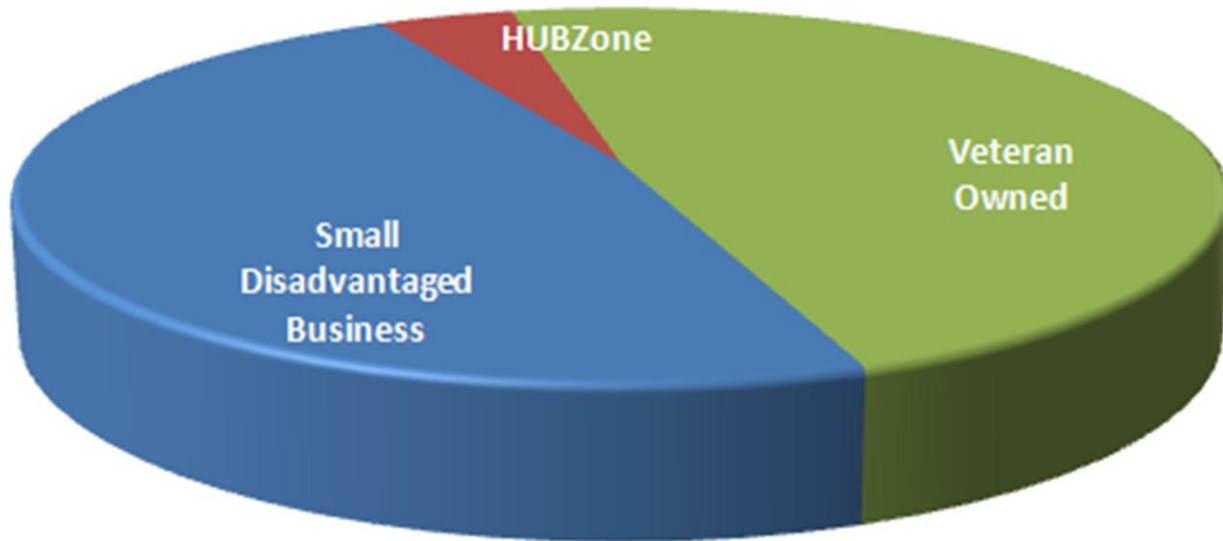

DRS NCS SPEND WITHIN BREVARD & INDIAN RIVER COUNTY

SMALL BUSINESS SUB-CATEGORY