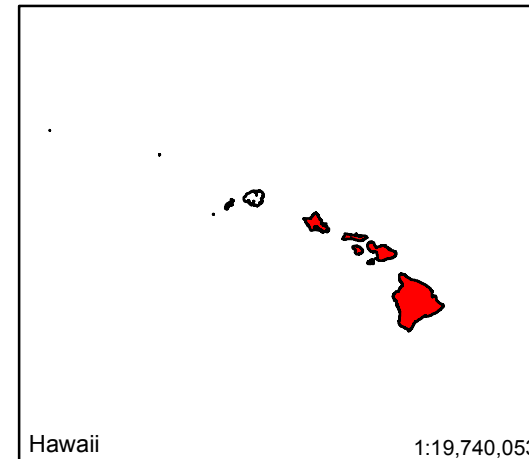

Secretarial Disaster Designations - CY 2012

Primary and Contiguous Counties Designated for 2012 Crop Disaster Losses

Alaska

1:58,102,399

Hawaii

1:19,740,053

Puerto Rico

1:5,592,808

All Crop Disaster Incidents as of 9/12/2012

- State Boundary
- County Boundary
- Tribal Lands

Total All Crop Approved Designations September 12, 2012

- Primary Counties: 2,112
- Contiguous Counties: 388

USDA Farm Service Agency
Production, Emergencies and Compliance Division
Washington, D.C.
September 12, 2012