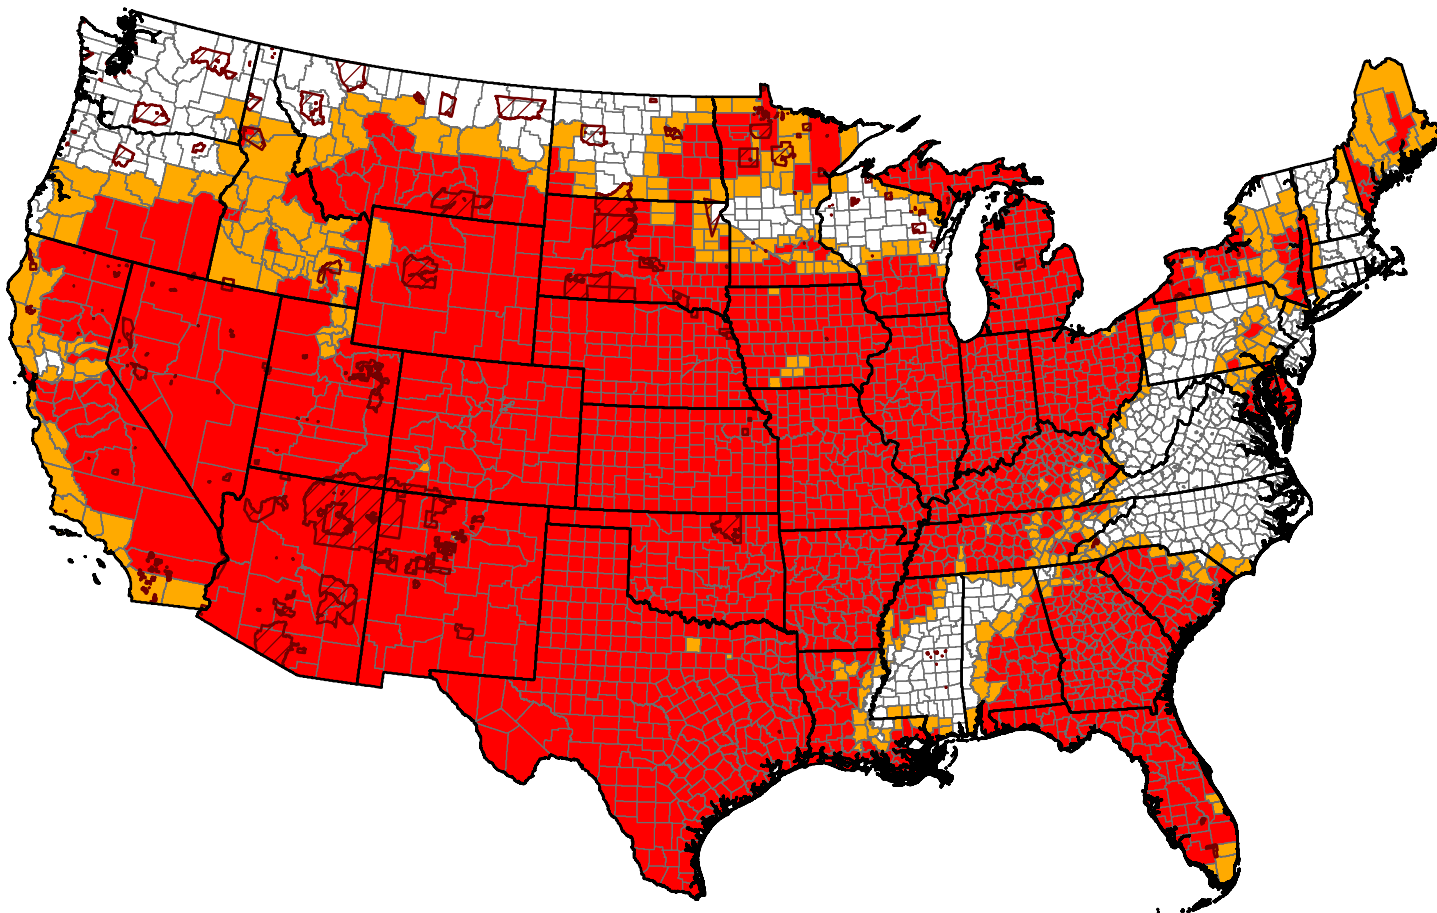

Secretarial Disaster Designations - CY 2012

Primary and Contiguous Counties Designated for 2012 Crop Disaster Losses

Alaska

1:58,102,399

Hawaii

1:19,740,053

Puerto Rico

1:5,592,808

All Crop Disaster Incidents as of 9/12/2012

- State Boundary
- County Boundary
- Tribal Lands

Total All Crop Approved Designations September 12, 2012

- Primary Counties: 2,112
- Contiguous Counties: 388

USDA Farm Service Agency
Production, Emergencies and Compliance Division
Washington, D.C.
September 12, 2012