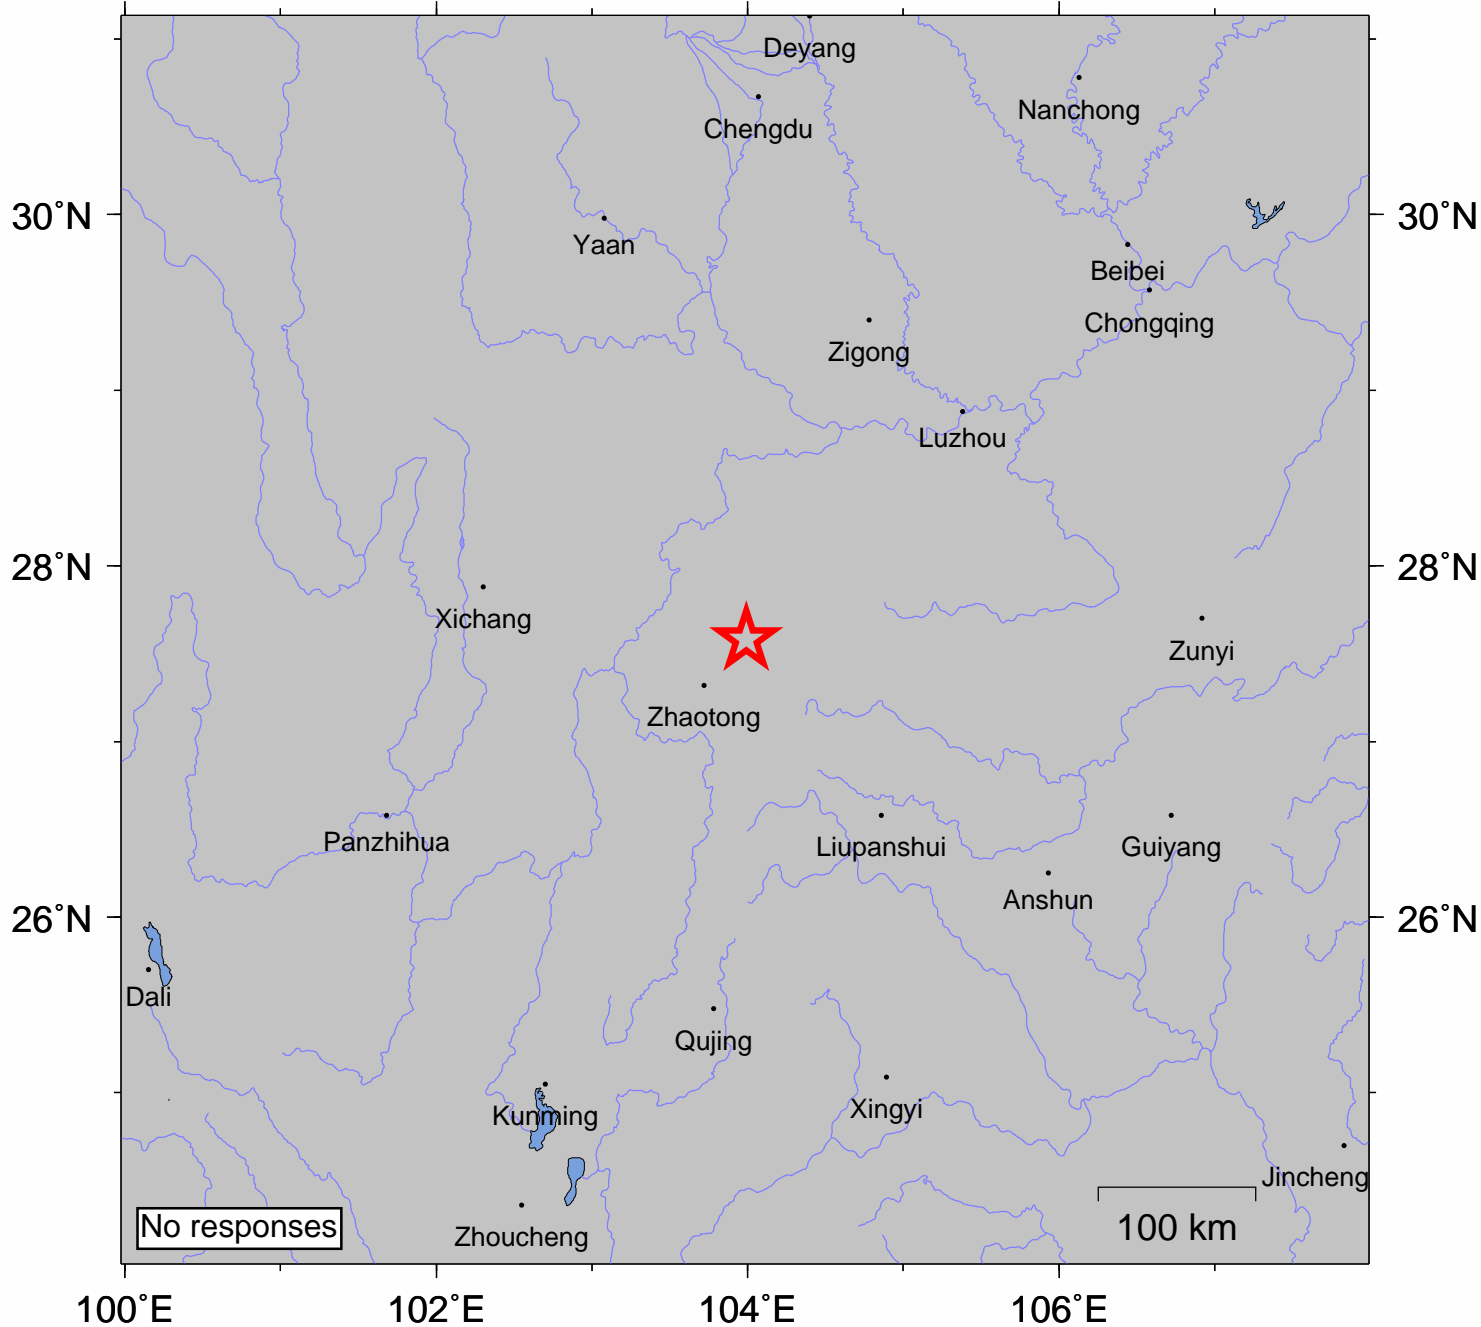

USGS Community Internet Intensity Map SICHUAN-YUNNAN-GUIZHOU REGION, CHINA

Sep 7 2012 12:16:30 PM local 27.5821N 103.99E M5.6 Depth: 9 km ID:usc000chpp

INTENSITY	I	II-III	IV	V	VI	VII	VIII	IX	X+
SHAKING	Not felt	Weak	Light	Moderate	Strong	Very strong	Severe	Violent	Extreme
DAMAGE	none	none	none	Very light	Light	Moderate	Moderate/Heavy	Heavy	V. Heavy