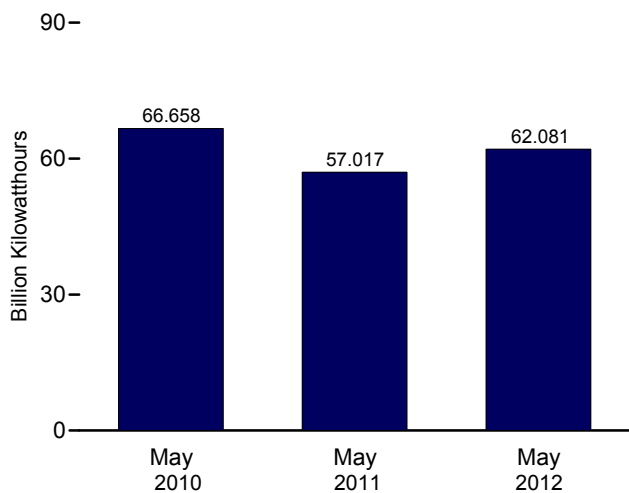

Figure 8.1 Nuclear Energy Overview

Operable Units, End of Year, 1973-2011

Electricity Net Generation, 1973-2011

Nuclear Share of Electricity Net Generation, 1973-2011

Nuclear Electricity Net Generation

Capacity Factor, Monthly