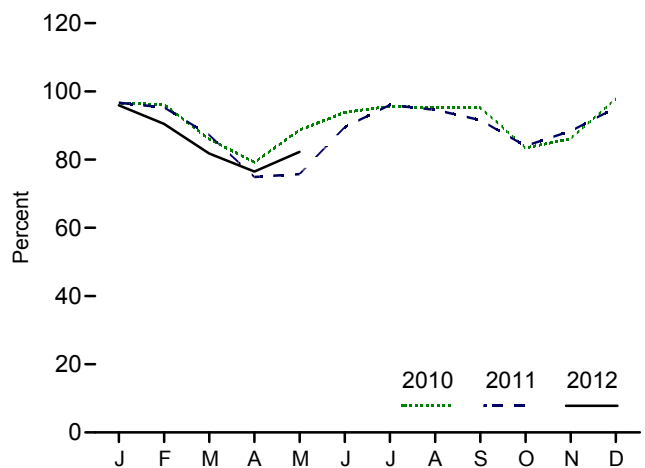

Figure 8.1 Nuclear Energy Overview

Operable Units, End of Year, 1973-2011

Electricity Net Generation, 1973-2011

Nuclear Share of Electricity Net Generation, 1973-2011

Nuclear Electricity Net Generation

Capacity Factor, Monthly