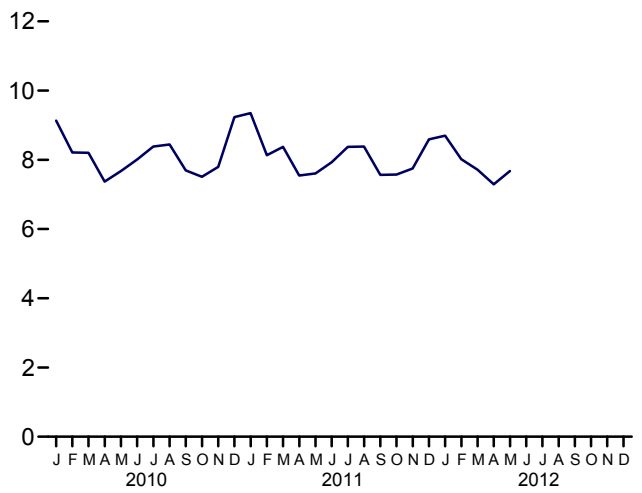

Figure 1.3 Primary Energy Consumption
(Quadrillion Btu)

Total, 1973-2011

Total, Monthly

By Source,^a 1973-2011

By Source,^a Monthly

Total, January-May

By Source,^a May 2012

^a Small quantities of net imports of coal coke and electricity are not shown.
Web Page: <http://www.eia.gov/totalenergy/data/monthly/#summary>.
Source: Table 1.3.