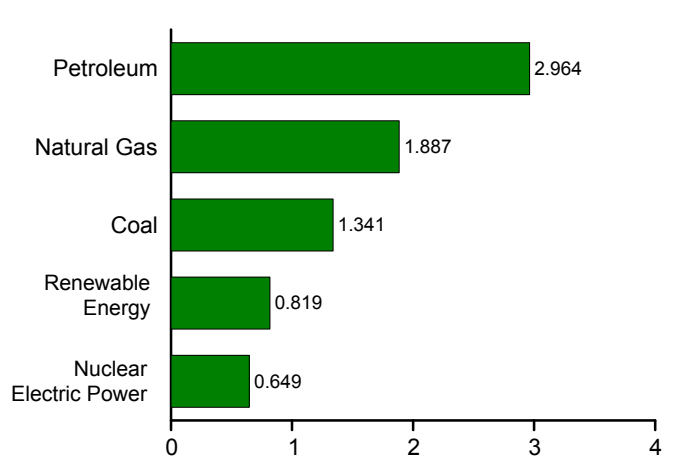

Figure 1.3 Primary Energy Consumption
(Quadrillion Btu)

Total, 1973-2011

Total, Monthly

By Source,^a 1973-2011

By Source,^a Monthly

Total, January-May

By Source,^a May 2012

^a Small quantities of net imports of coal coke and electricity are not shown.
Web Page: <http://www.eia.gov/totalenergy/data/monthly/#summary>.
Source: Table 1.3.