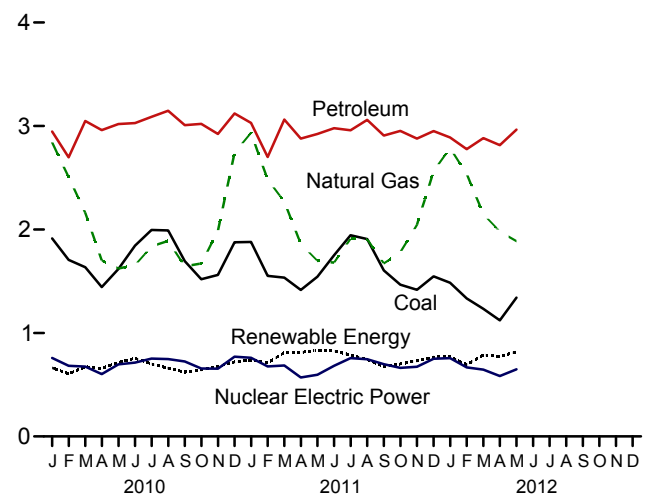

Figure 1.3 Primary Energy Consumption
(Quadrillion Btu)

Total, 1973-2011

Total, Monthly

By Source,^a 1973-2011

By Source,^a Monthly

Total, January-May

By Source,^a May 2012

^a Small quantities of net imports of coal coke and electricity are not shown.
Web Page: <http://www.eia.gov/totalenergy/data/monthly/#summary>.
Source: Table 1.3.