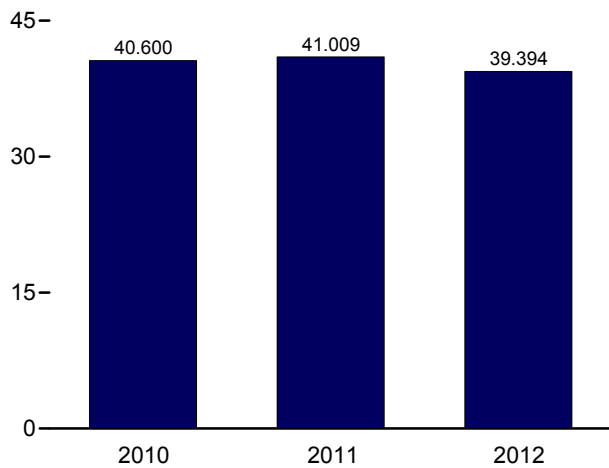

Figure 1.3 Primary Energy Consumption
(Quadrillion Btu)

Total, 1973-2011

Total, Monthly

By Source,^a 1973-2011

By Source,^a Monthly

Total, January-May

By Source,^a May 2012

^a Small quantities of net imports of coal coke and electricity are not shown.
Web Page: <http://www.eia.gov/totalenergy/data/monthly/#summary>.
Source: Table 1.3.