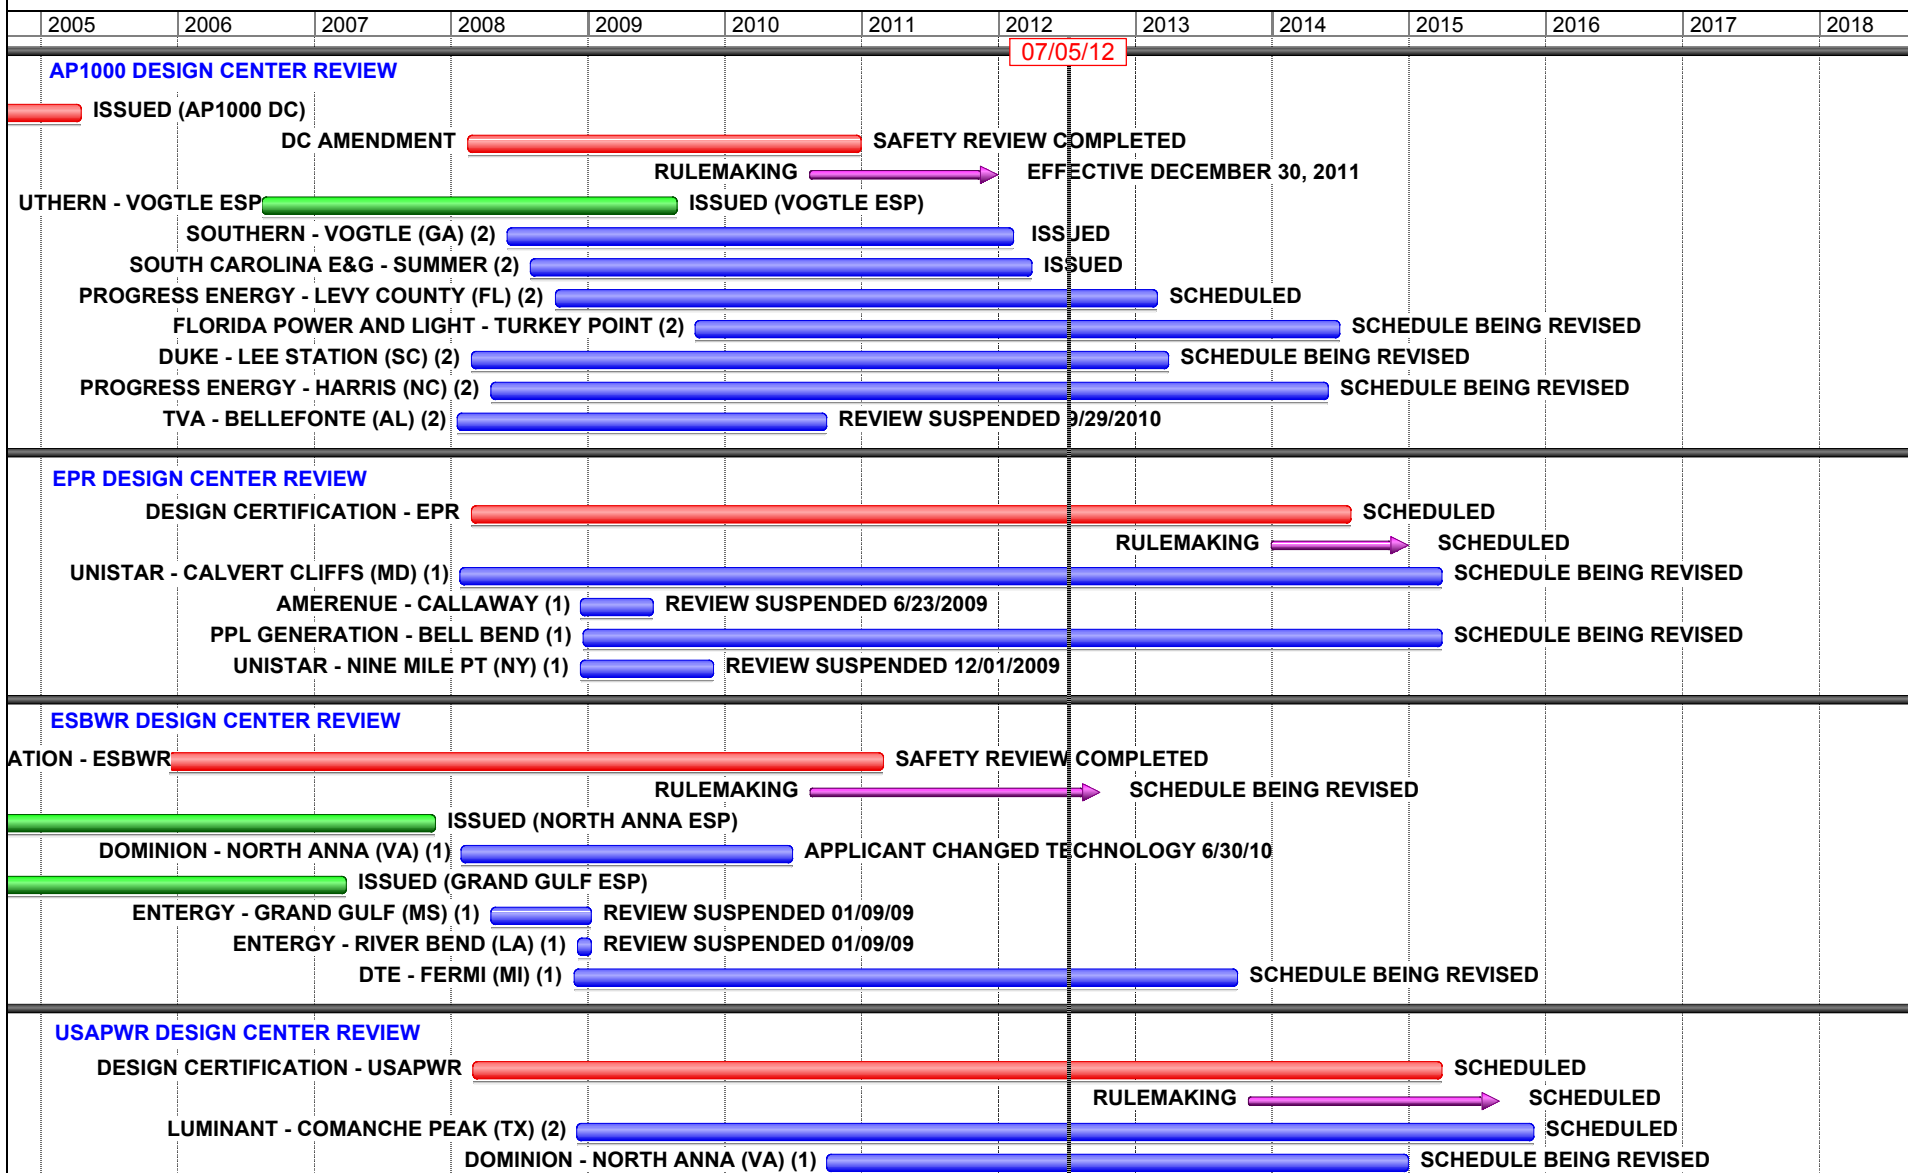

New Reactor Licensing Applications Schedules By Calendar Year

New Reactor Licensing Applications

Schedules By Calendar Year

New Reactor Licensing Applications

Schedules By Calendar Year