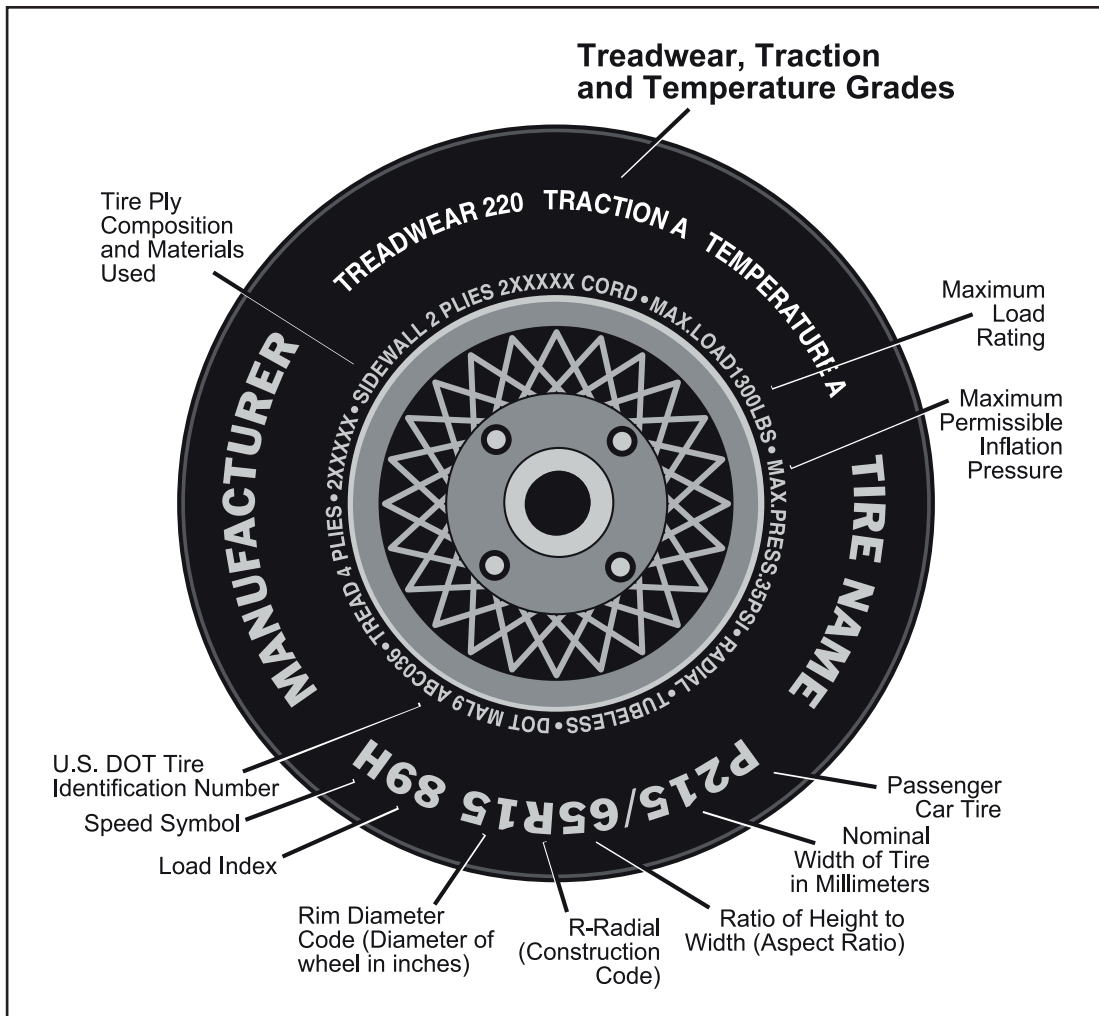

# Consumer Guide to Uniform Tire Quality Grading

Comparative grade designations for treadwear, traction and temperature for all passenger car tires, except deep tread, winter-type snow tires; space-saver or temporary use spares; or tires with normal rim diameters of 12 inches or less.