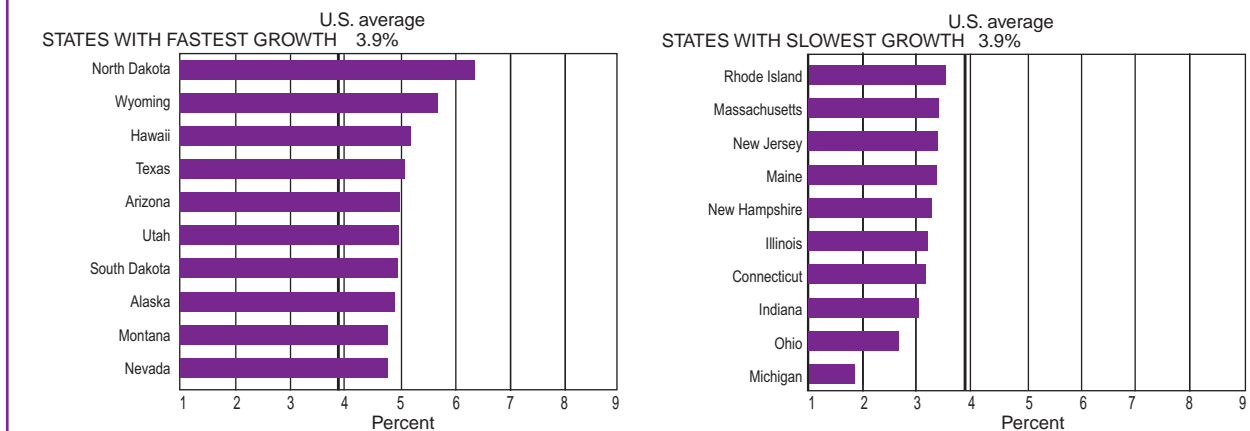

K. Charts

SELECTED REGIONAL ESTIMATES

SHARES OF U.S. GROSS DOMESTIC PRODUCT BY STATE BY REGION

SHARES OF U.S. PERSONAL INCOME BY REGION

AVERAGE ANNUAL GROWTH RATE OF PERSONAL INCOME, 2001-2011

SELECTED REGIONAL ESTIMATES