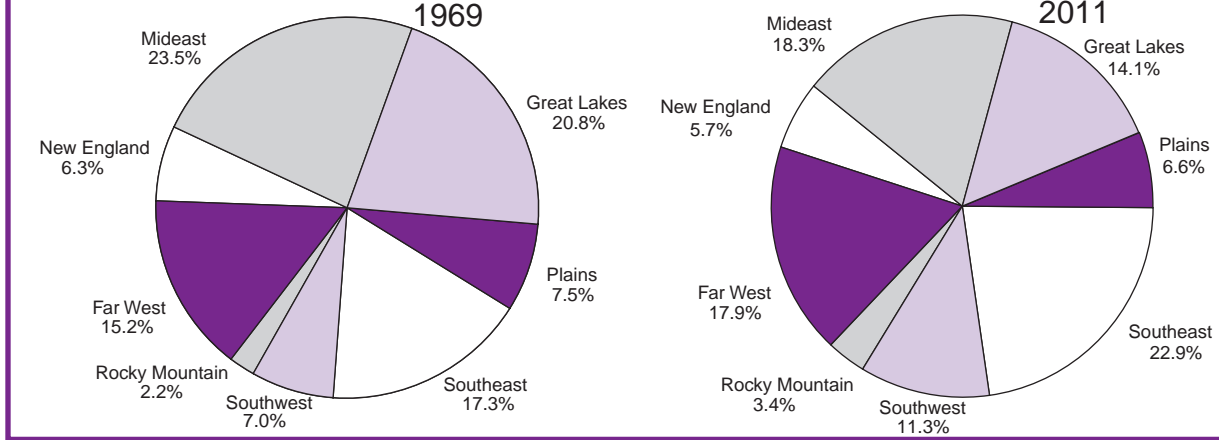

K. Charts

SELECTED REGIONAL ESTIMATES

SHARES OF U.S. GROSS DOMESTIC PRODUCT BY STATE BY REGION

SHARES OF U.S. PERSONAL INCOME BY REGION

AVERAGE ANNUAL GROWTH RATE OF PERSONAL INCOME, 2001-2011

SELECTED REGIONAL ESTIMATES