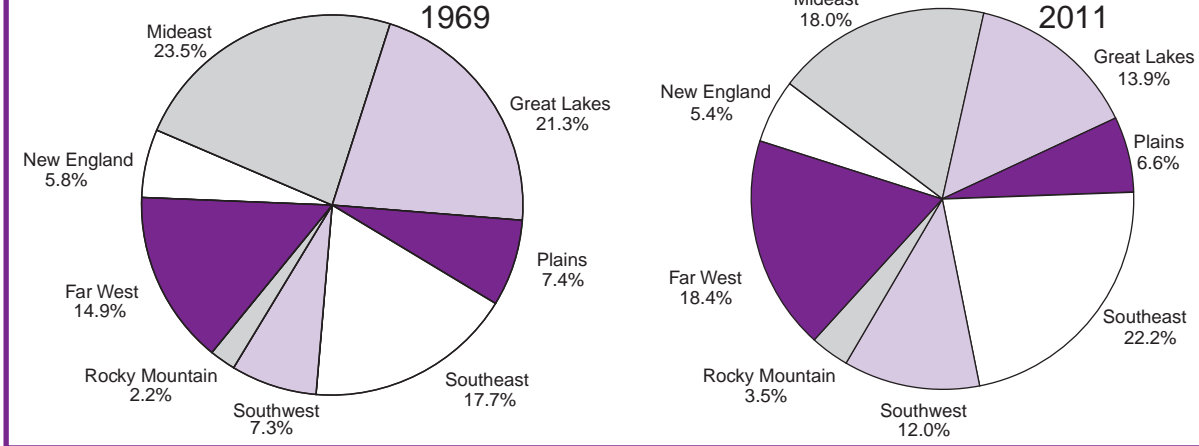

K. Charts

SELECTED REGIONAL ESTIMATES

SHARES OF U.S. GROSS DOMESTIC PRODUCT BY STATE BY REGION

SHARES OF U.S. PERSONAL INCOME BY REGION

AVERAGE ANNUAL GROWTH RATE OF PERSONAL INCOME, 2001-2011

SELECTED REGIONAL ESTIMATES