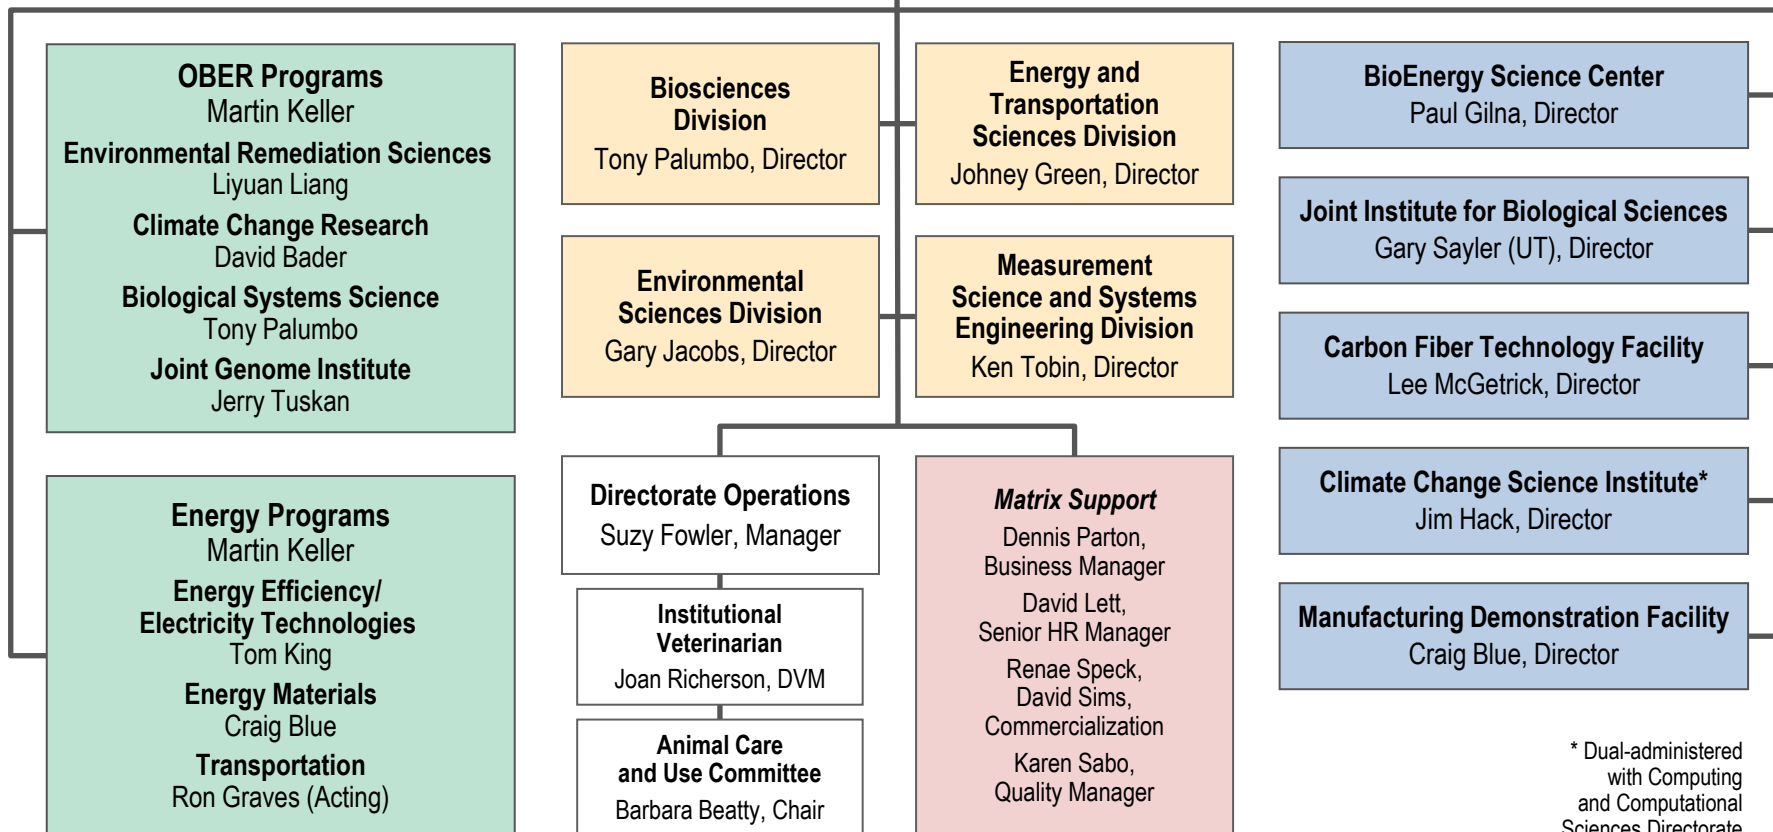

Energy and Environmental Sciences Directorate

Associate Laboratory Director

Martin Keller

Sherry Estes, Executive Secretary

* Dual-administered with Computing and Computational Sciences Directorate