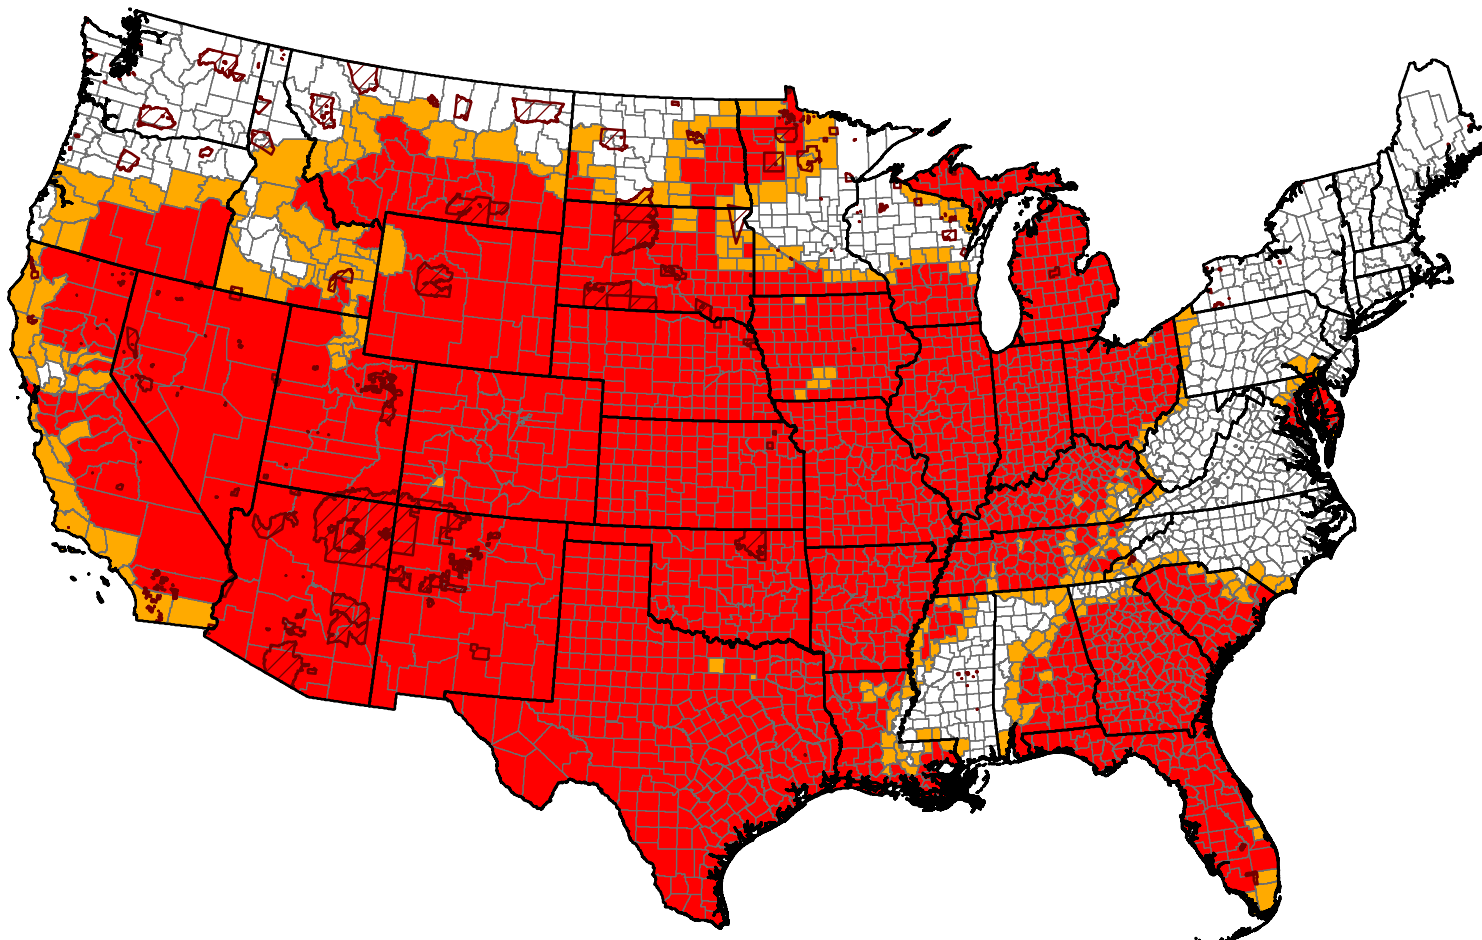

2012 Secretarial Drought Designations - All Drought

Alaska

1:58,102,399

Hawaii

1:19,740,053

Puerto Rico

1:5,592,808

All Drought Disaster Incidents as of 9/12/2012

-  State Boundary
-  County Boundary
-  Tribal Lands
-  Primary Counties: 2,038
-  Contiguous Counties: 303

USDA Farm Service Agency
Production, Emergencies and Compliance Division
Washington, D.C.
September 12, 2012