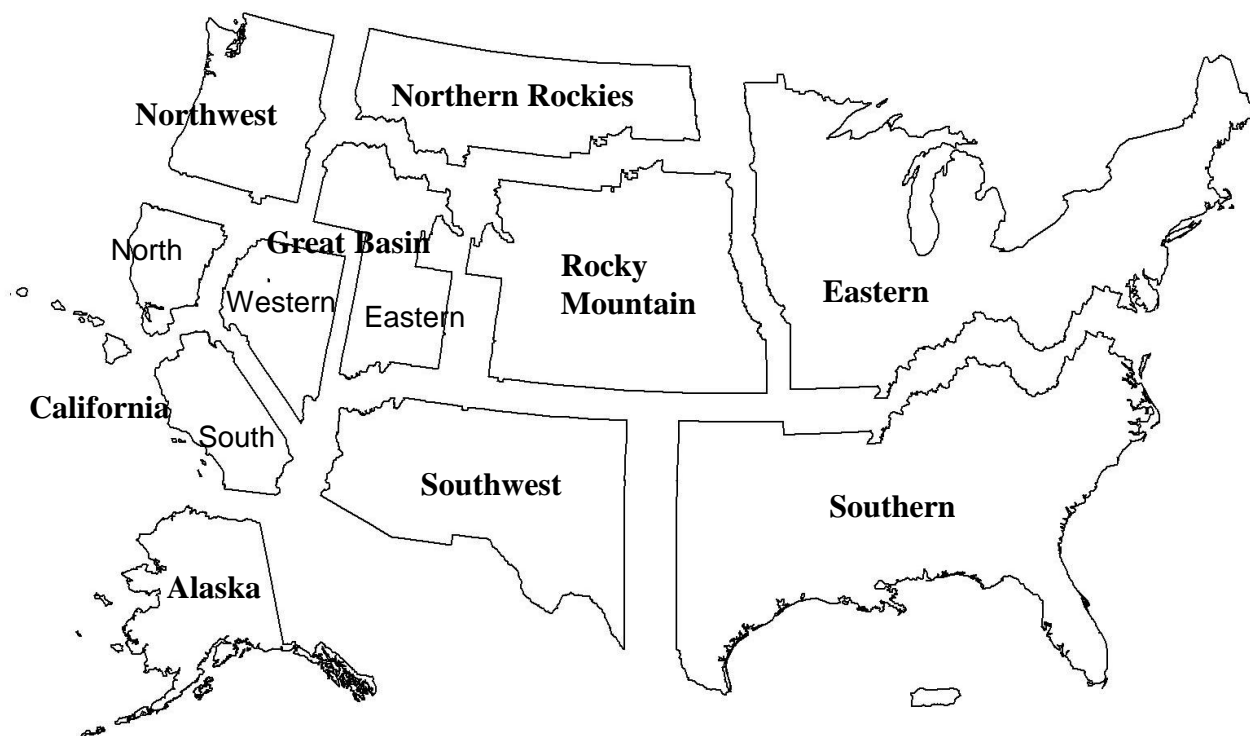

# **NATIONAL INTERAGENCY MOBILIZATION GUIDE**

## Geographic Areas

**March 2012  
NFES 2092**

Produced annually by the National Interagency Coordination Center, located at the National Interagency Fire Center, Boise, Idaho.

---

Additional copies of this publication may be ordered from: National Interagency Fire Center, Great Basin Cache Supply Office, 3833 S, Development Avenue, Boise, Idaho 83705. Order: NFES #2092. This publication is also available on the Internet at [www.nifc.gov/news/nicc.html](http://www.nifc.gov/news/nicc.html)