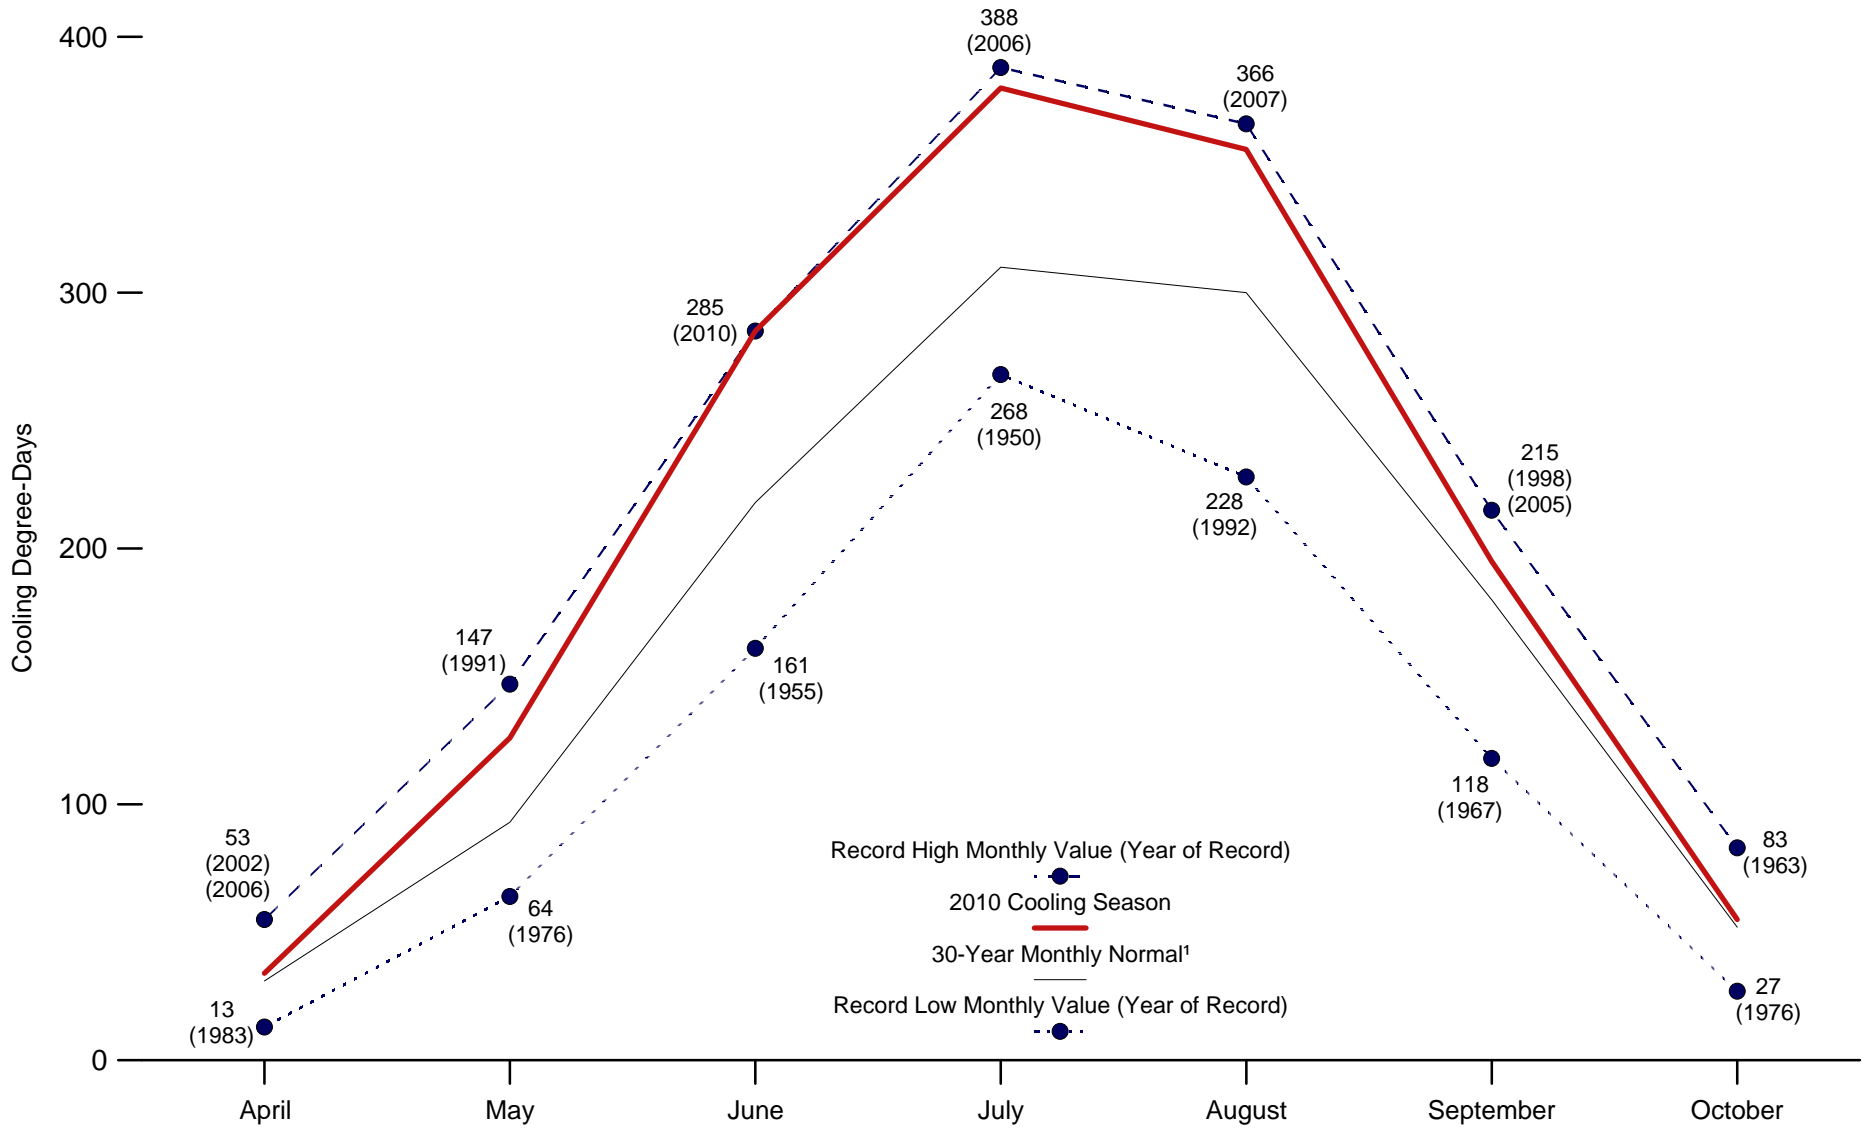

Figure 1.8 Cooling Degree-Days by Month, 1949-2010

¹ Based on calculations of data from 1971 through 2000.

Source: Table 1.8.