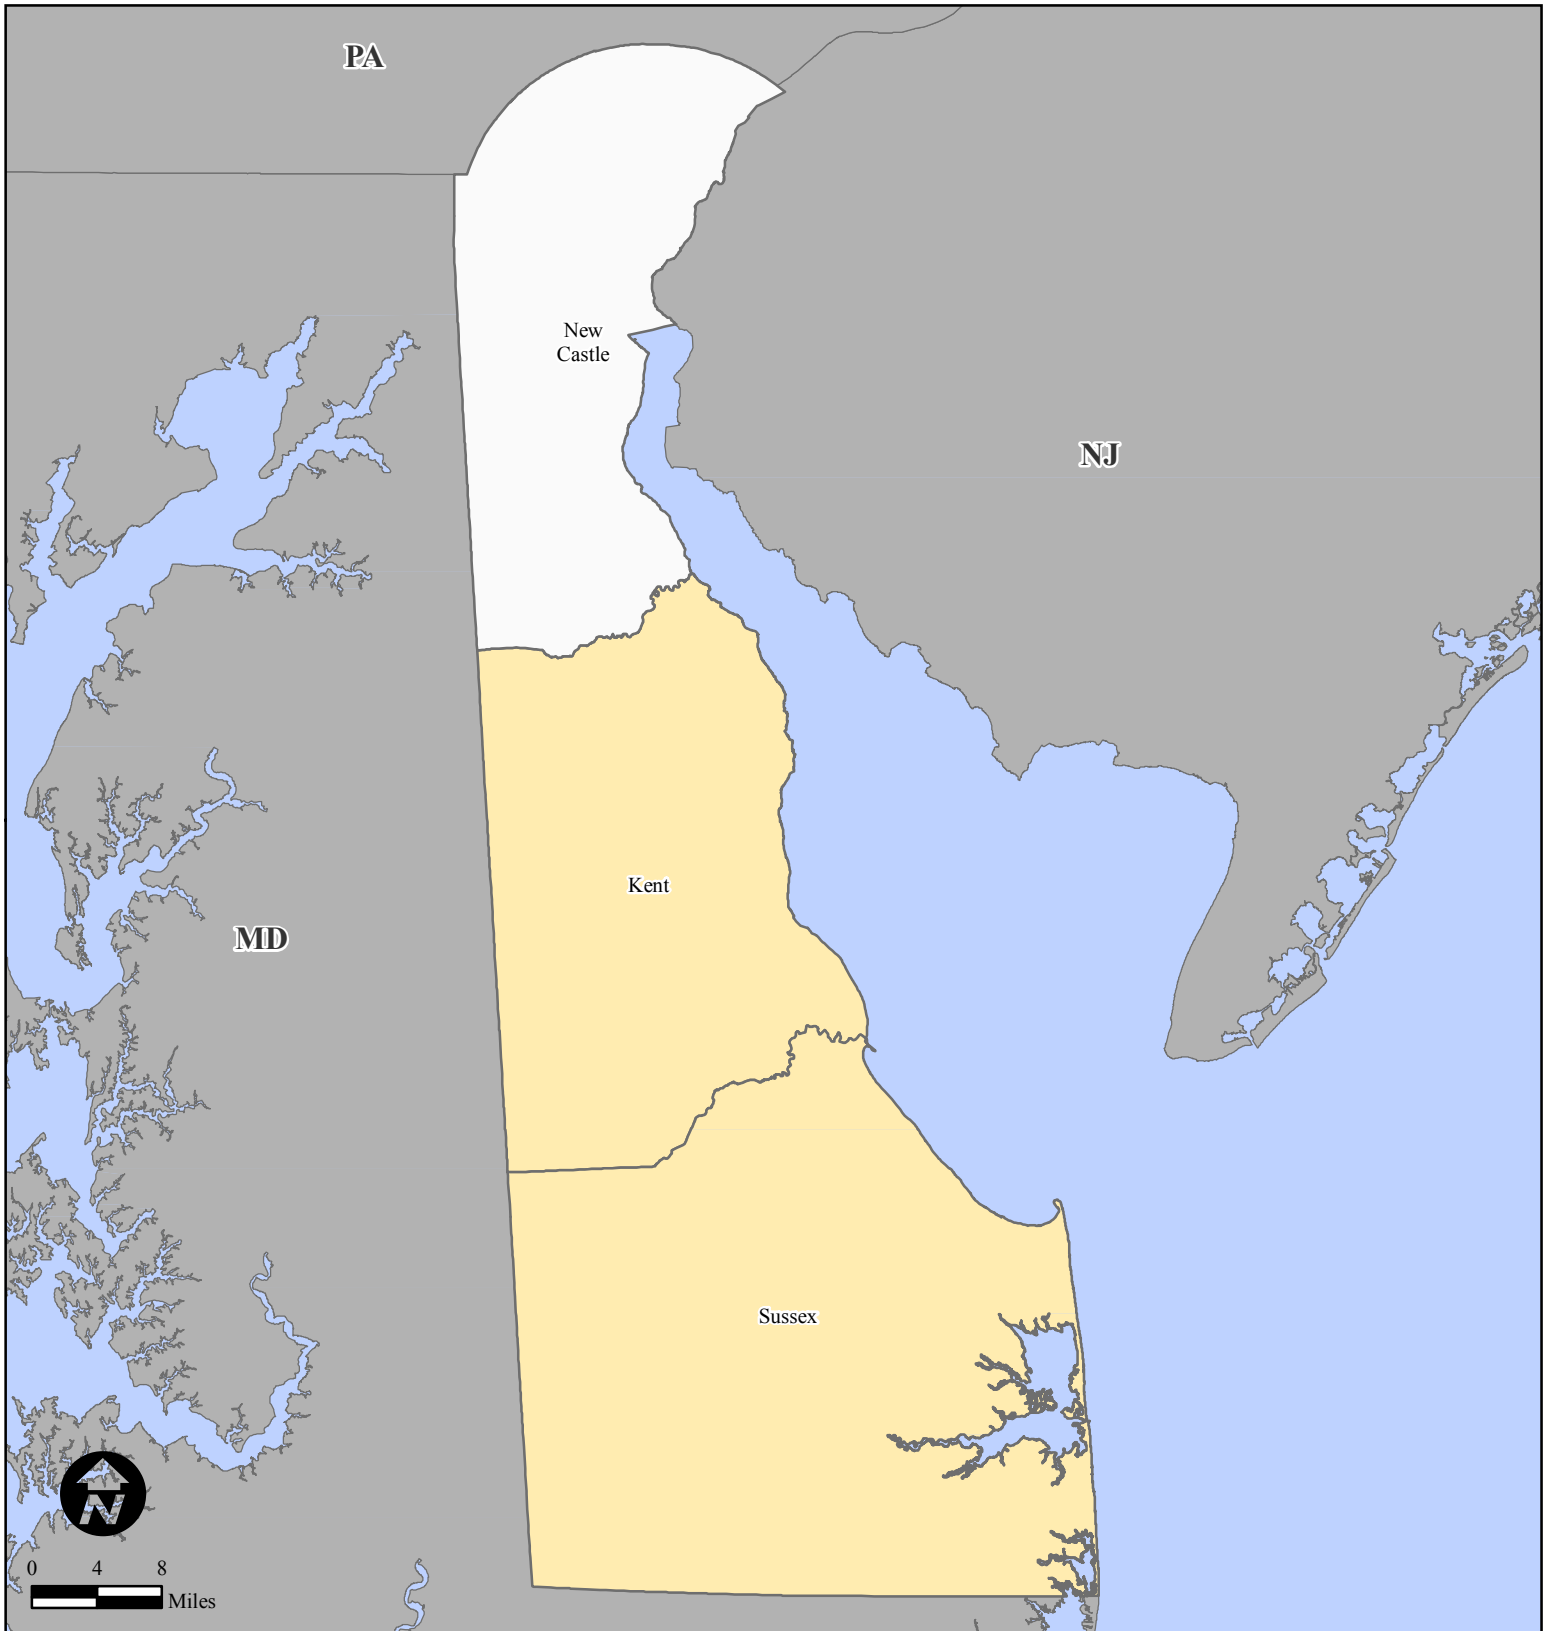

# FEMA-4037-DR, Delaware Disaster Declaration as of 09/30/2011

## Location Map