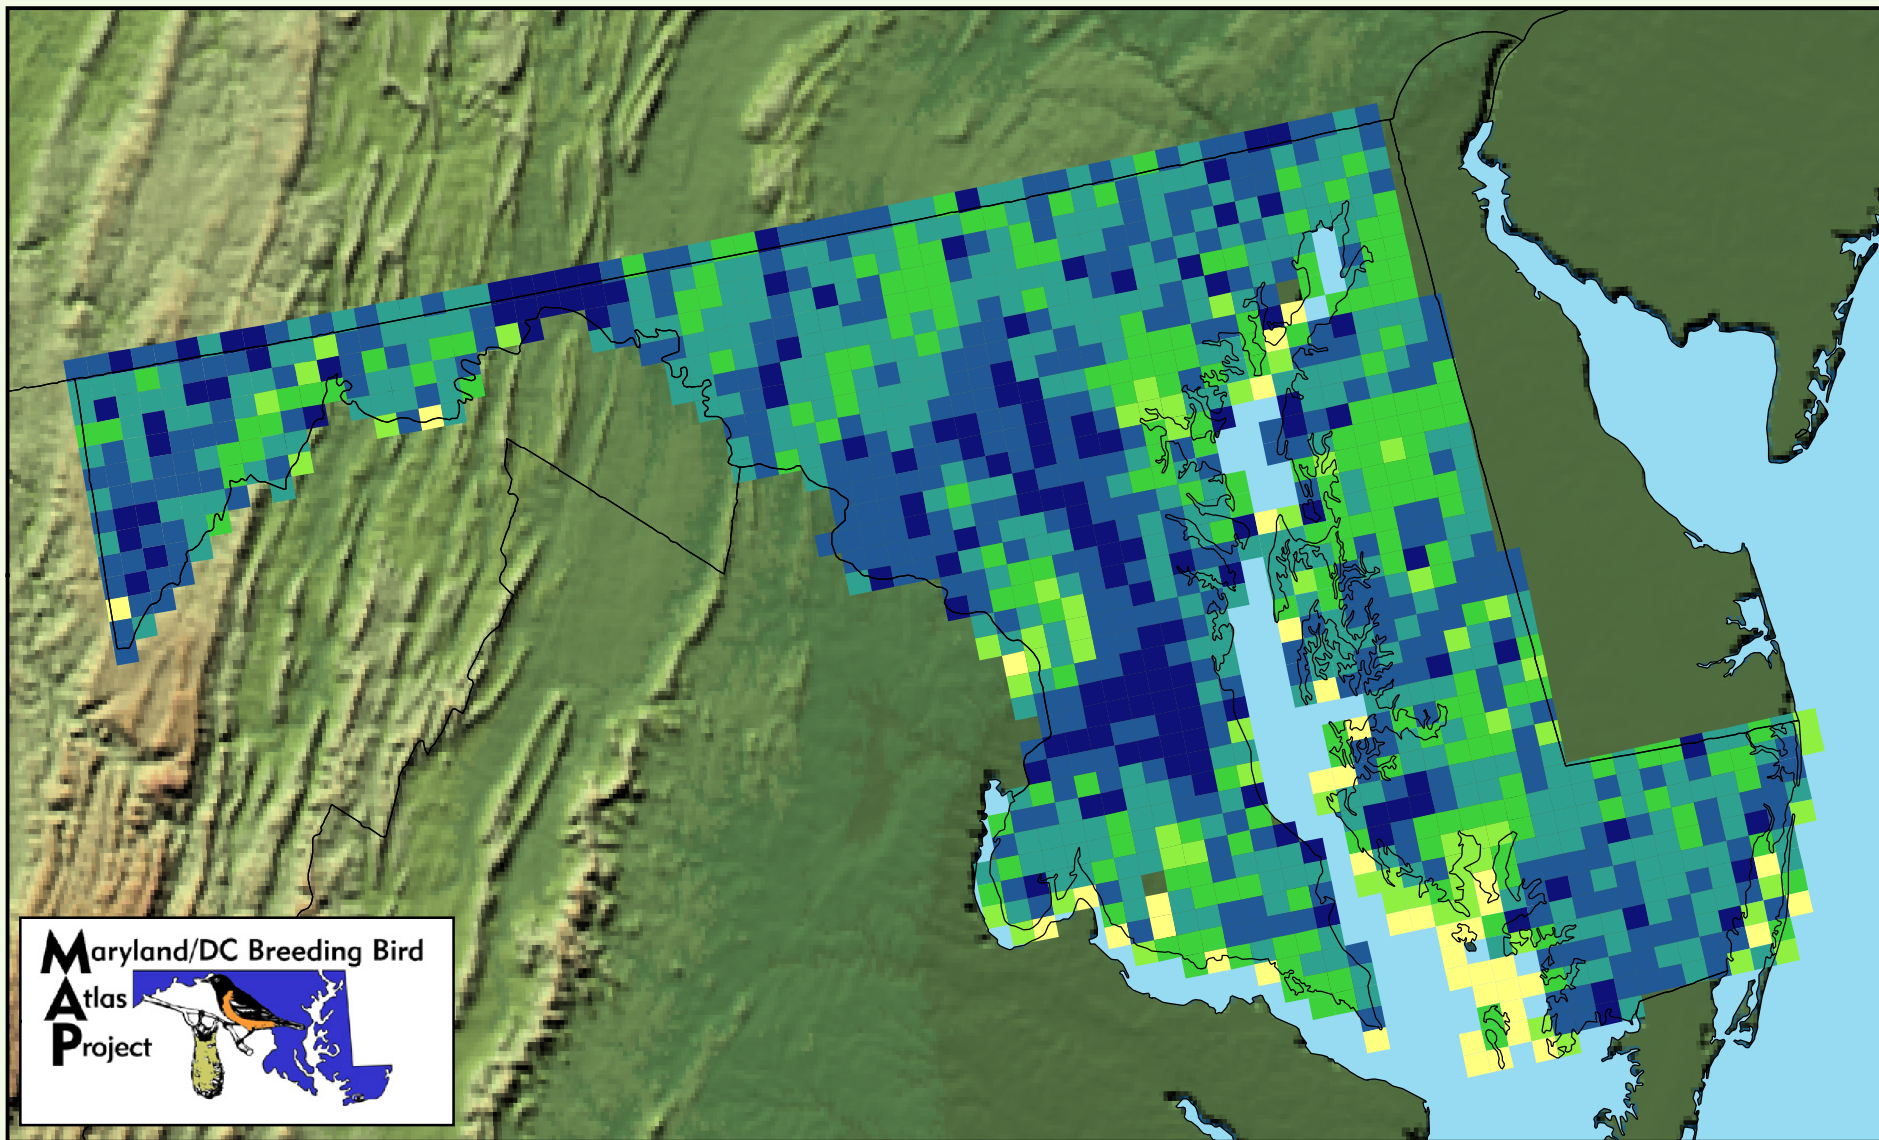

Maryland and DC Breeding Bird Atlas 1983 - 1987

Species Richness by *Block

Maryland/DC Breeding Bird
Atlas
Project

*Block= 1/6 of a 7.5min USGS topo quad.

Source: Data collected by the Maryland Ornithological Society and partners as archived at: <http://www.pwrc.usgs.gov/bba>