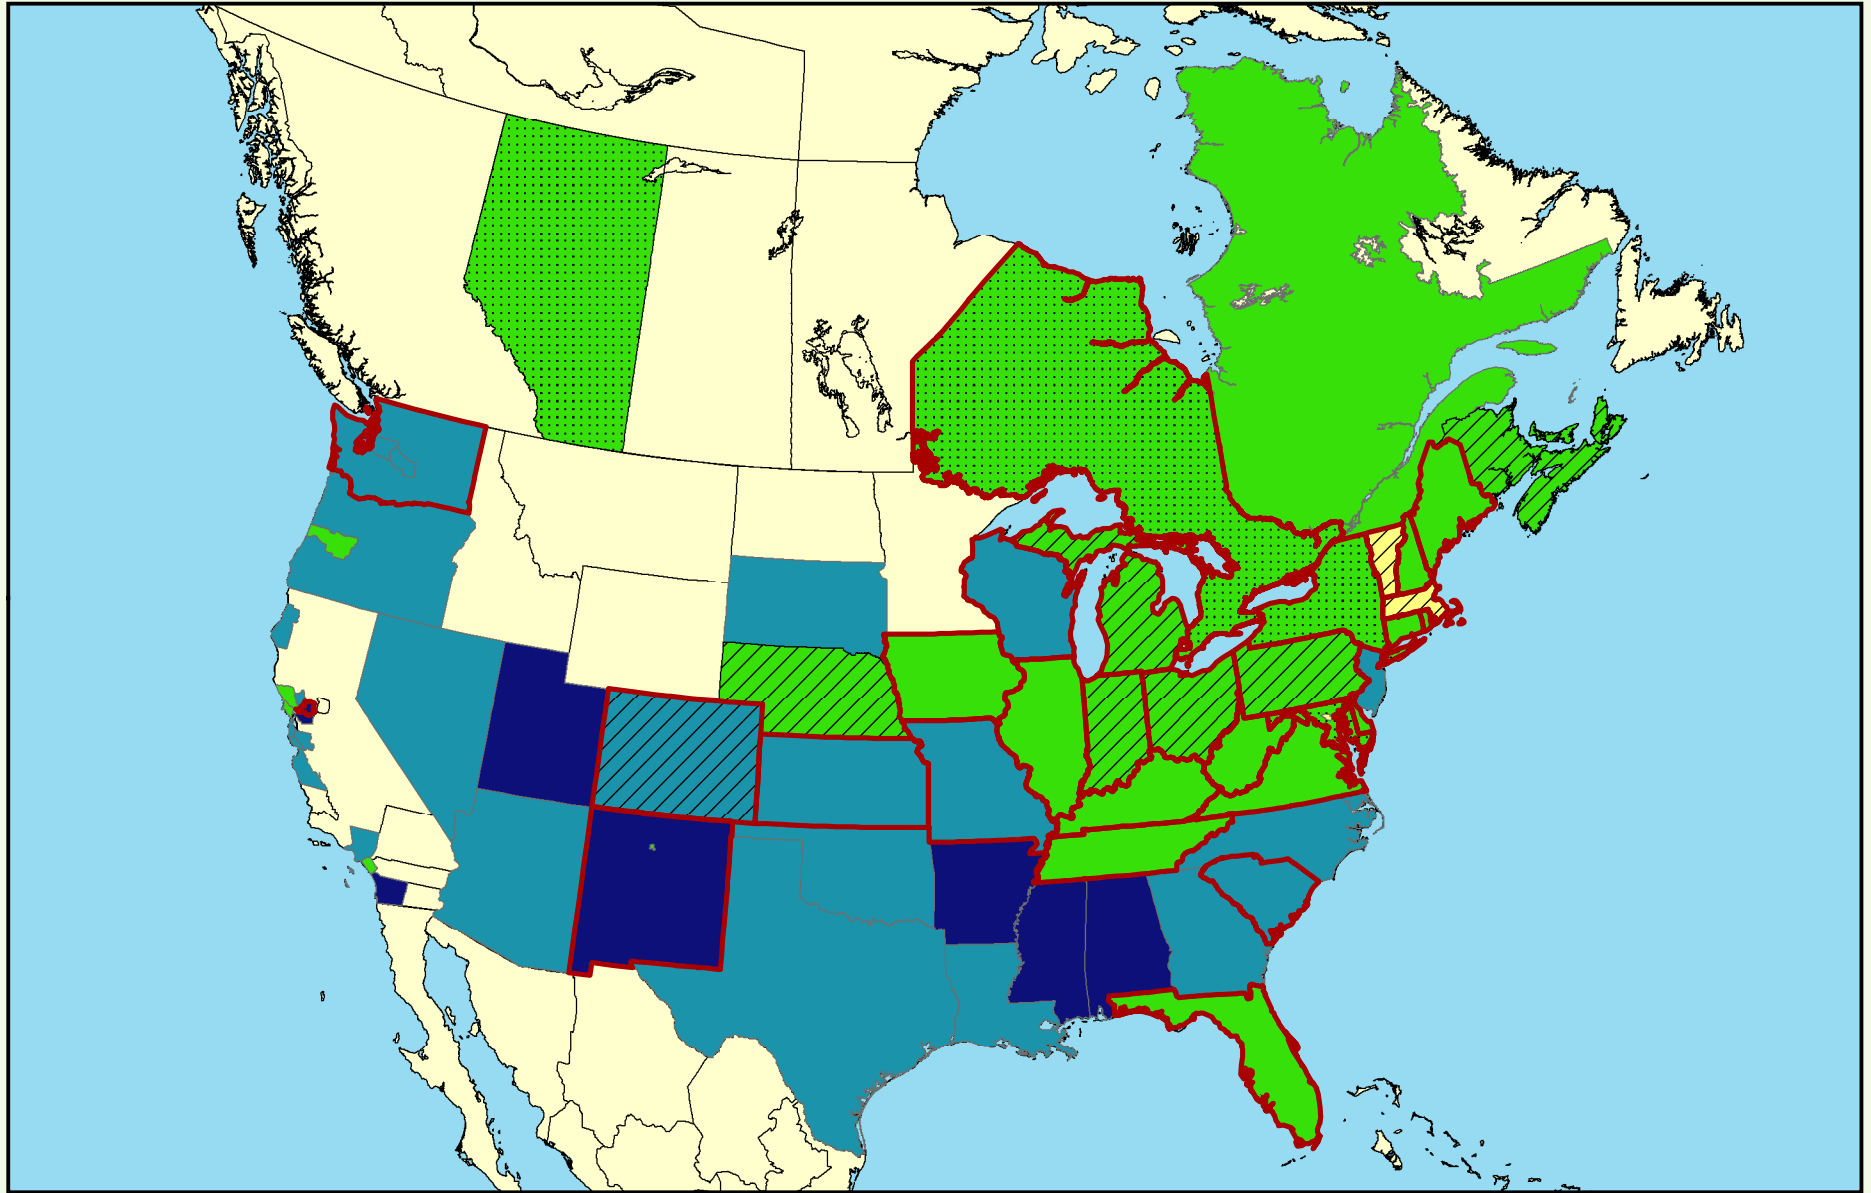

Age of North American Breeding Bird Atlases

Atlas age is based upon the year the project ended.

Source: Individual state and provincial breeding bird atlas datasets as archived at: <http://www.pwrc.usgs.gov/bba>

Prepared by the USGS Patuxent Wildlife Research Center, August 2007

First Round Atlases

- 1974 - 1981
- 1982 - 1991
- 1992 - 2001
- 2002 - 2011

Second Round Atlases

- 2005 - 2007
- 2008 - 2011

Atlases in BBA Explorer