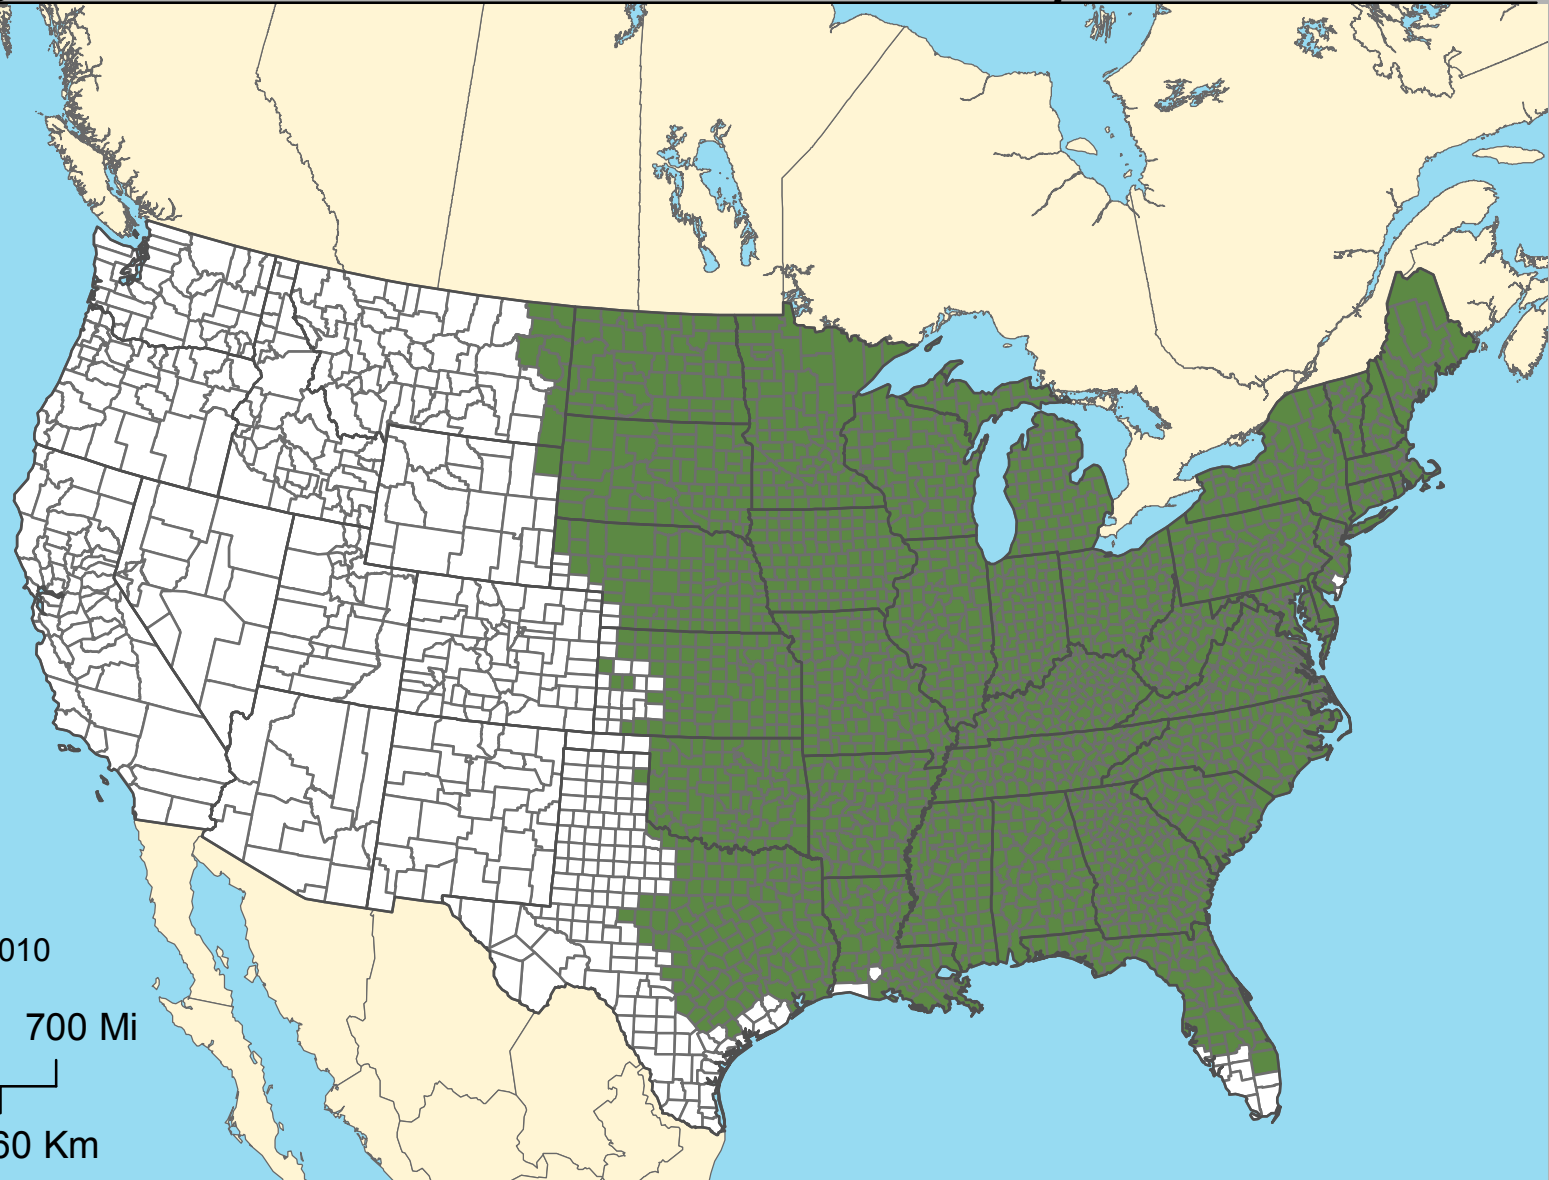

Alien Forest Pest Explorer

www.fs.fed.us/ne/morgantown/4557/AFPE/

Pest Distribution Map

Dutch Elm Disease

Ophiostoma novo-ulmi

 Distribution as of 10/25/2010