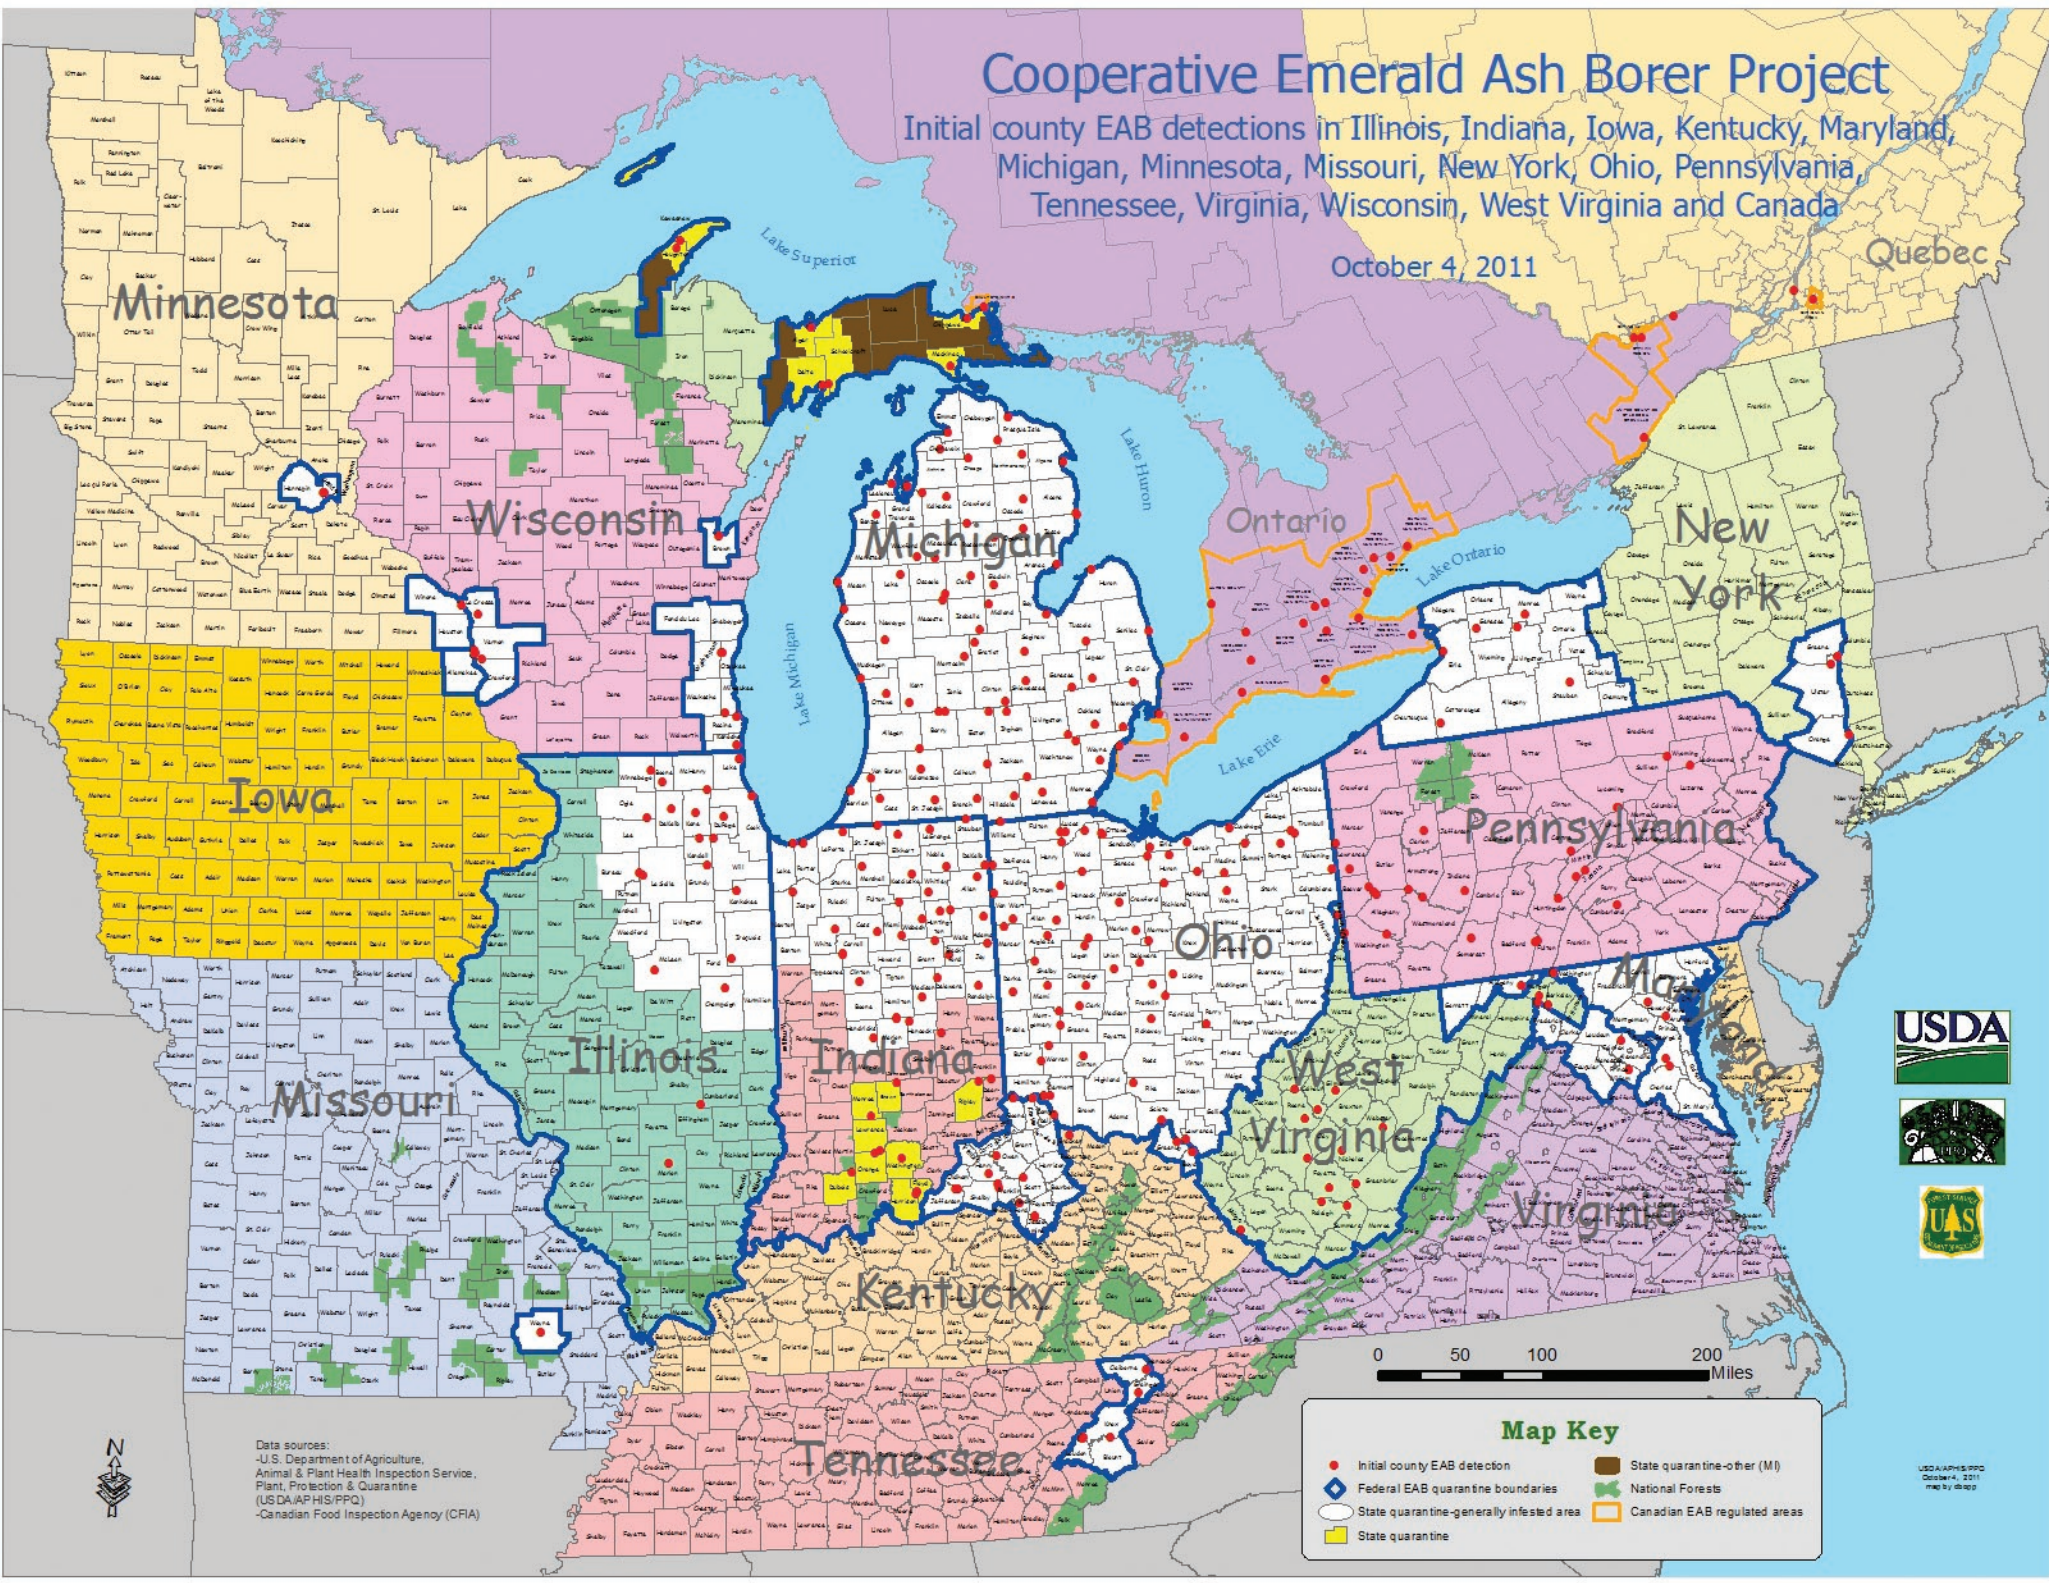

Cooperative Emerald Ash Borer Project

Initial county EAB detections in Illinois, Indiana, Iowa, Kentucky, Maryland, Michigan, Minnesota, Missouri, New York, Ohio, Pennsylvania, Tennessee, Virginia, Wisconsin, West Virginia and Canada

October 4, 2011

Quebec

0 50 100 200 Miles

Map Key

- Initial county EAB detection
- ◆ Federal EAB quarantine boundaries
- State quarantine-generally infested area
- State quarantine
- State quarantine-other (MI)
- National Forests
- Canadian EAB regulated areas

Data sources:
-U.S. Department of Agriculture, Animal & Plant Health Inspection Service, Plant, Protection & Quarantine (USDA/APHIS/PPQ)
-Canadian Food Inspection Agency (CRIA)

USDA/APHIS/PPQ
October 4, 2011
map by dshpp