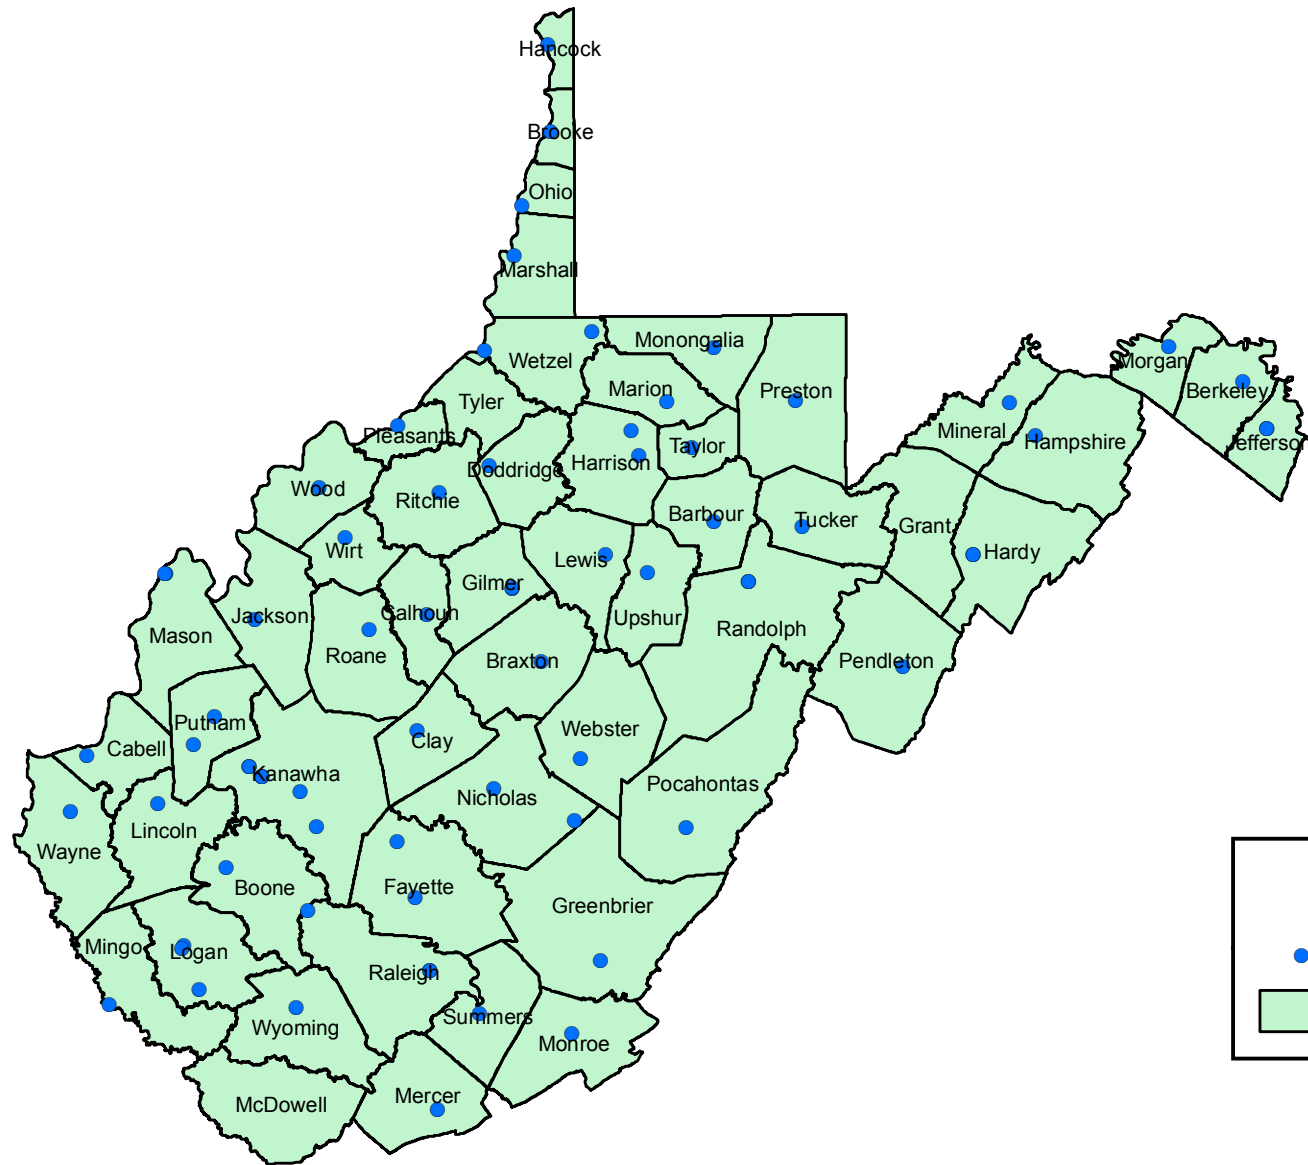

# West Virginia State Police

**Legend**

- State Police
- Counties