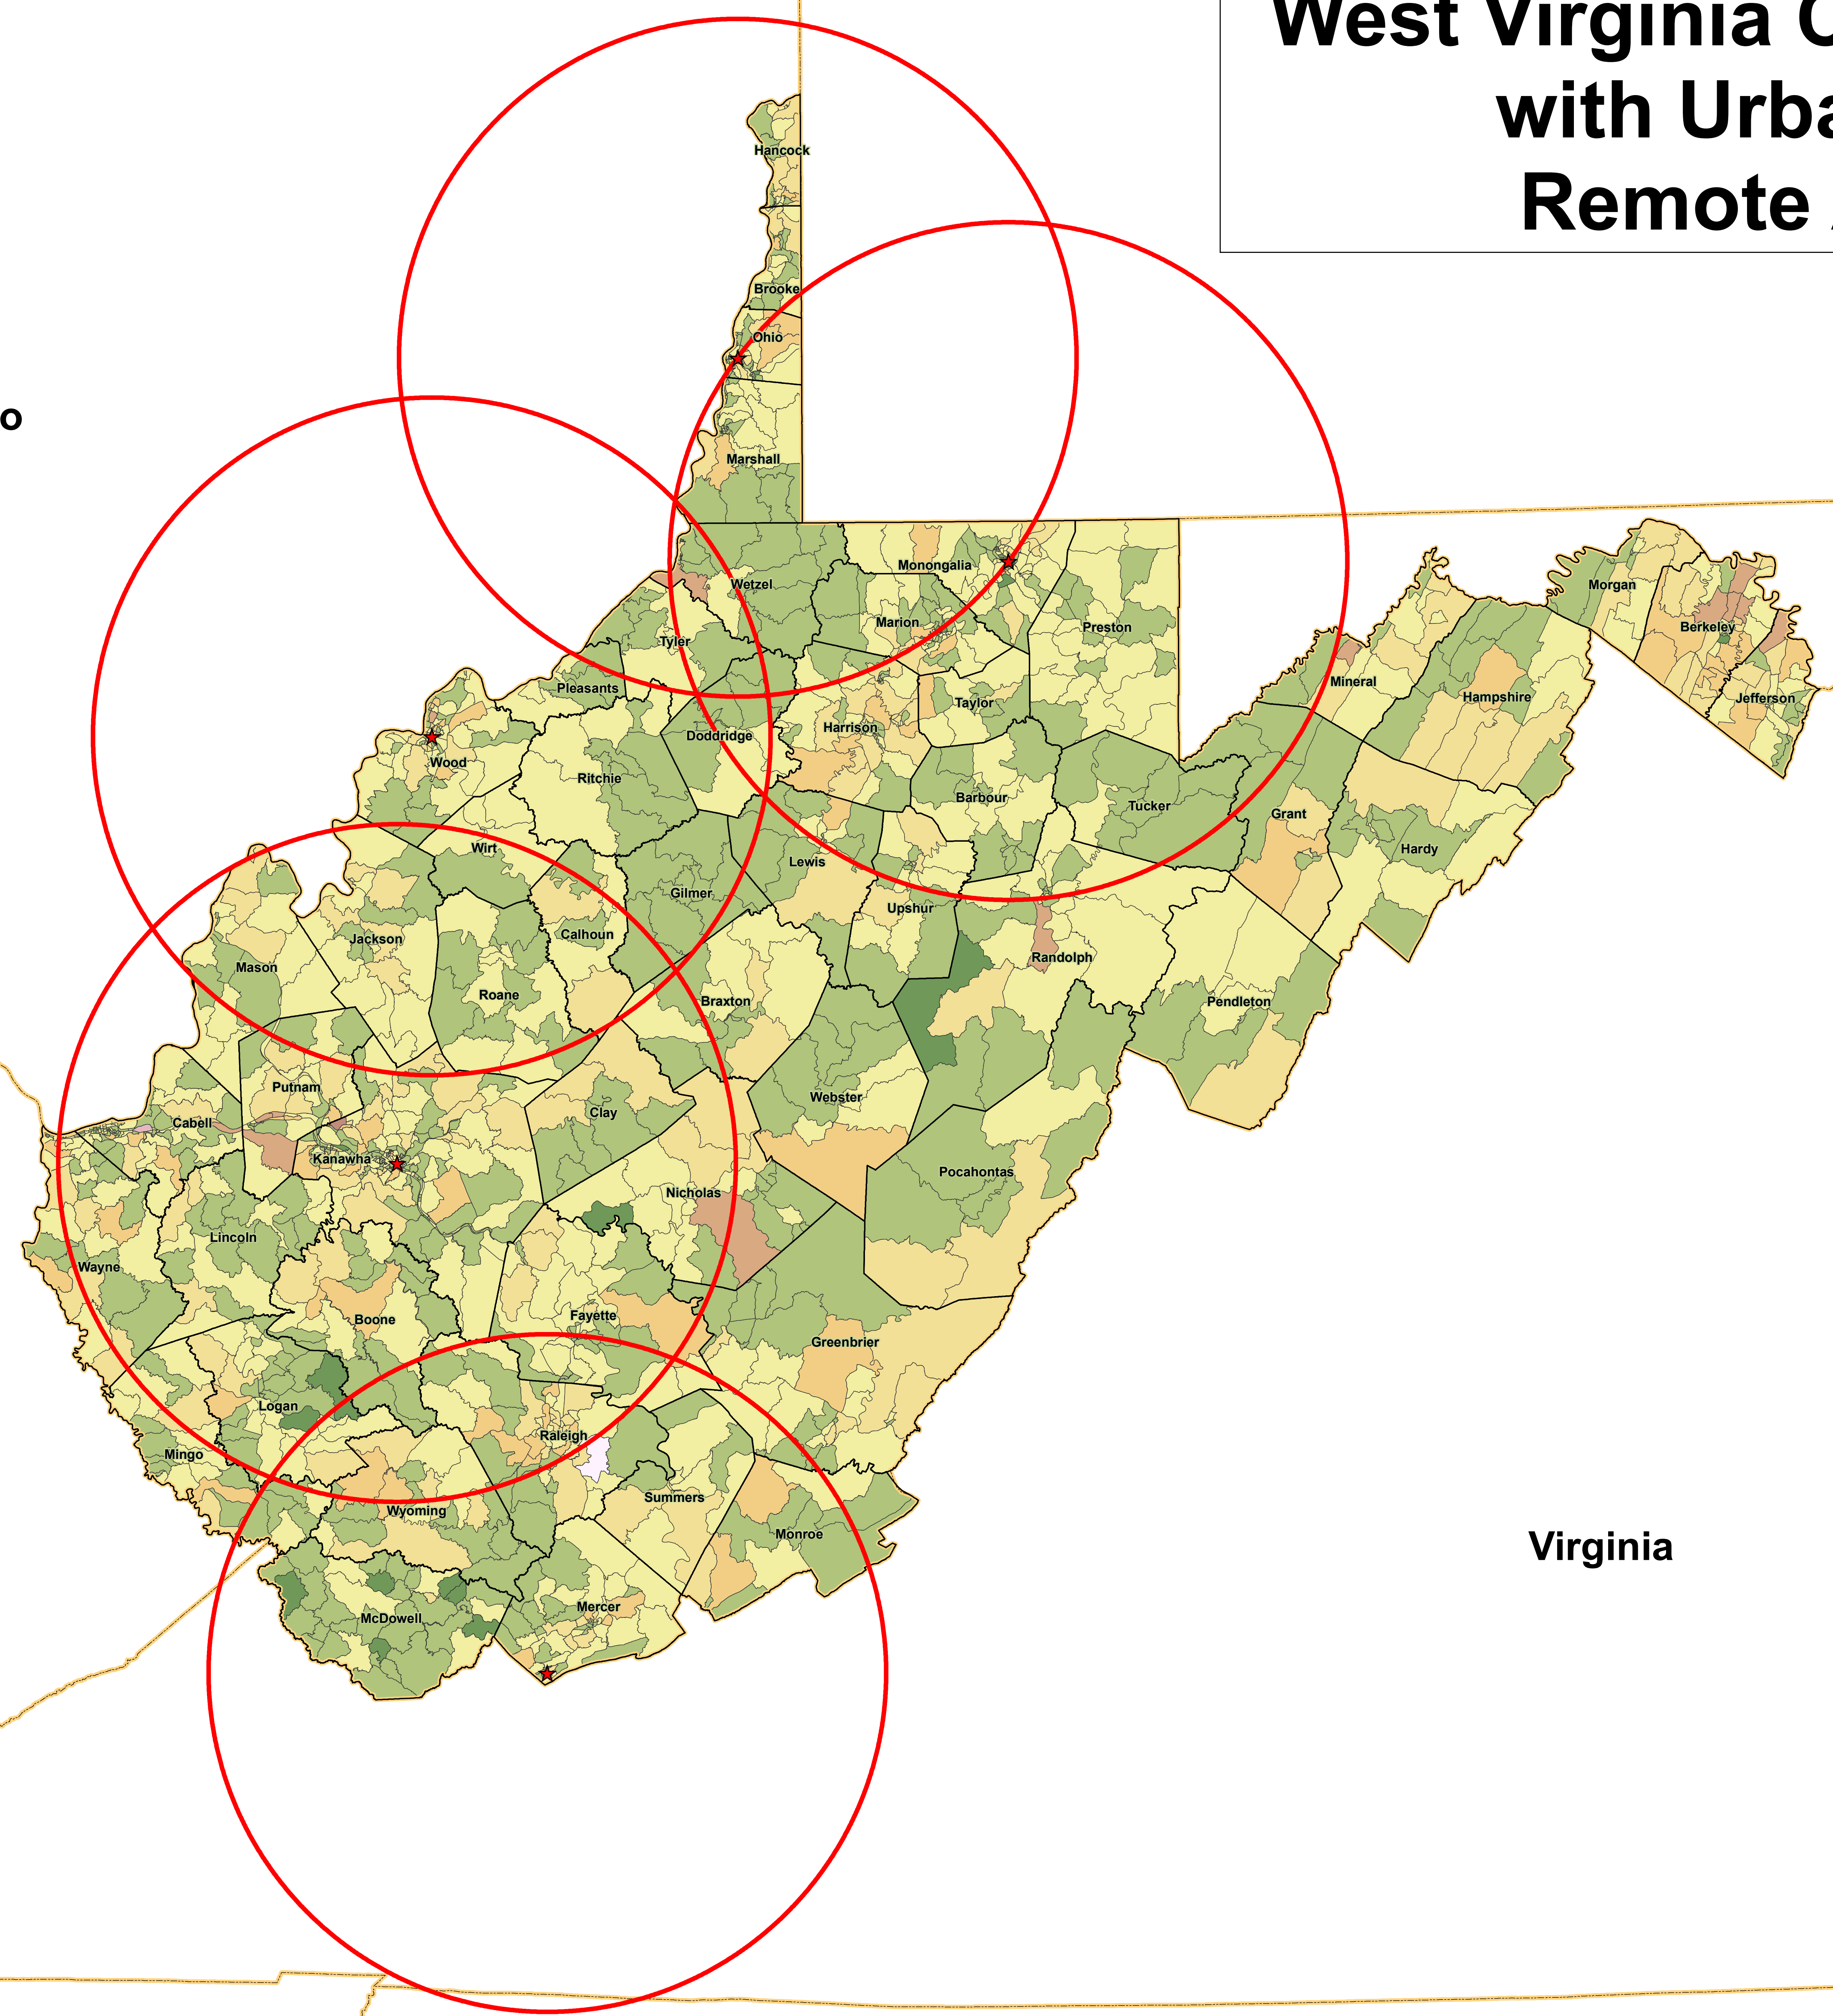

West Virginia Census Blocks 2000 with Urban, Rural and Remote Areas in WV

Ohio

Maryland

District of Columbia

Kentucky

Virginia

Tennessee

North Carolina

Legend

- ★ Cities in Urban Area
- Unserved, Rural Area 50 mile buffer
- Counties
- US States

**WV Census Blocks
POP2000**

0 - 499
500 - 999
1000 - 1499
1500 - 1999
2000 - 2999
3000 - 3999
4000 - 4999
5000 - 6999
7000 - 7962