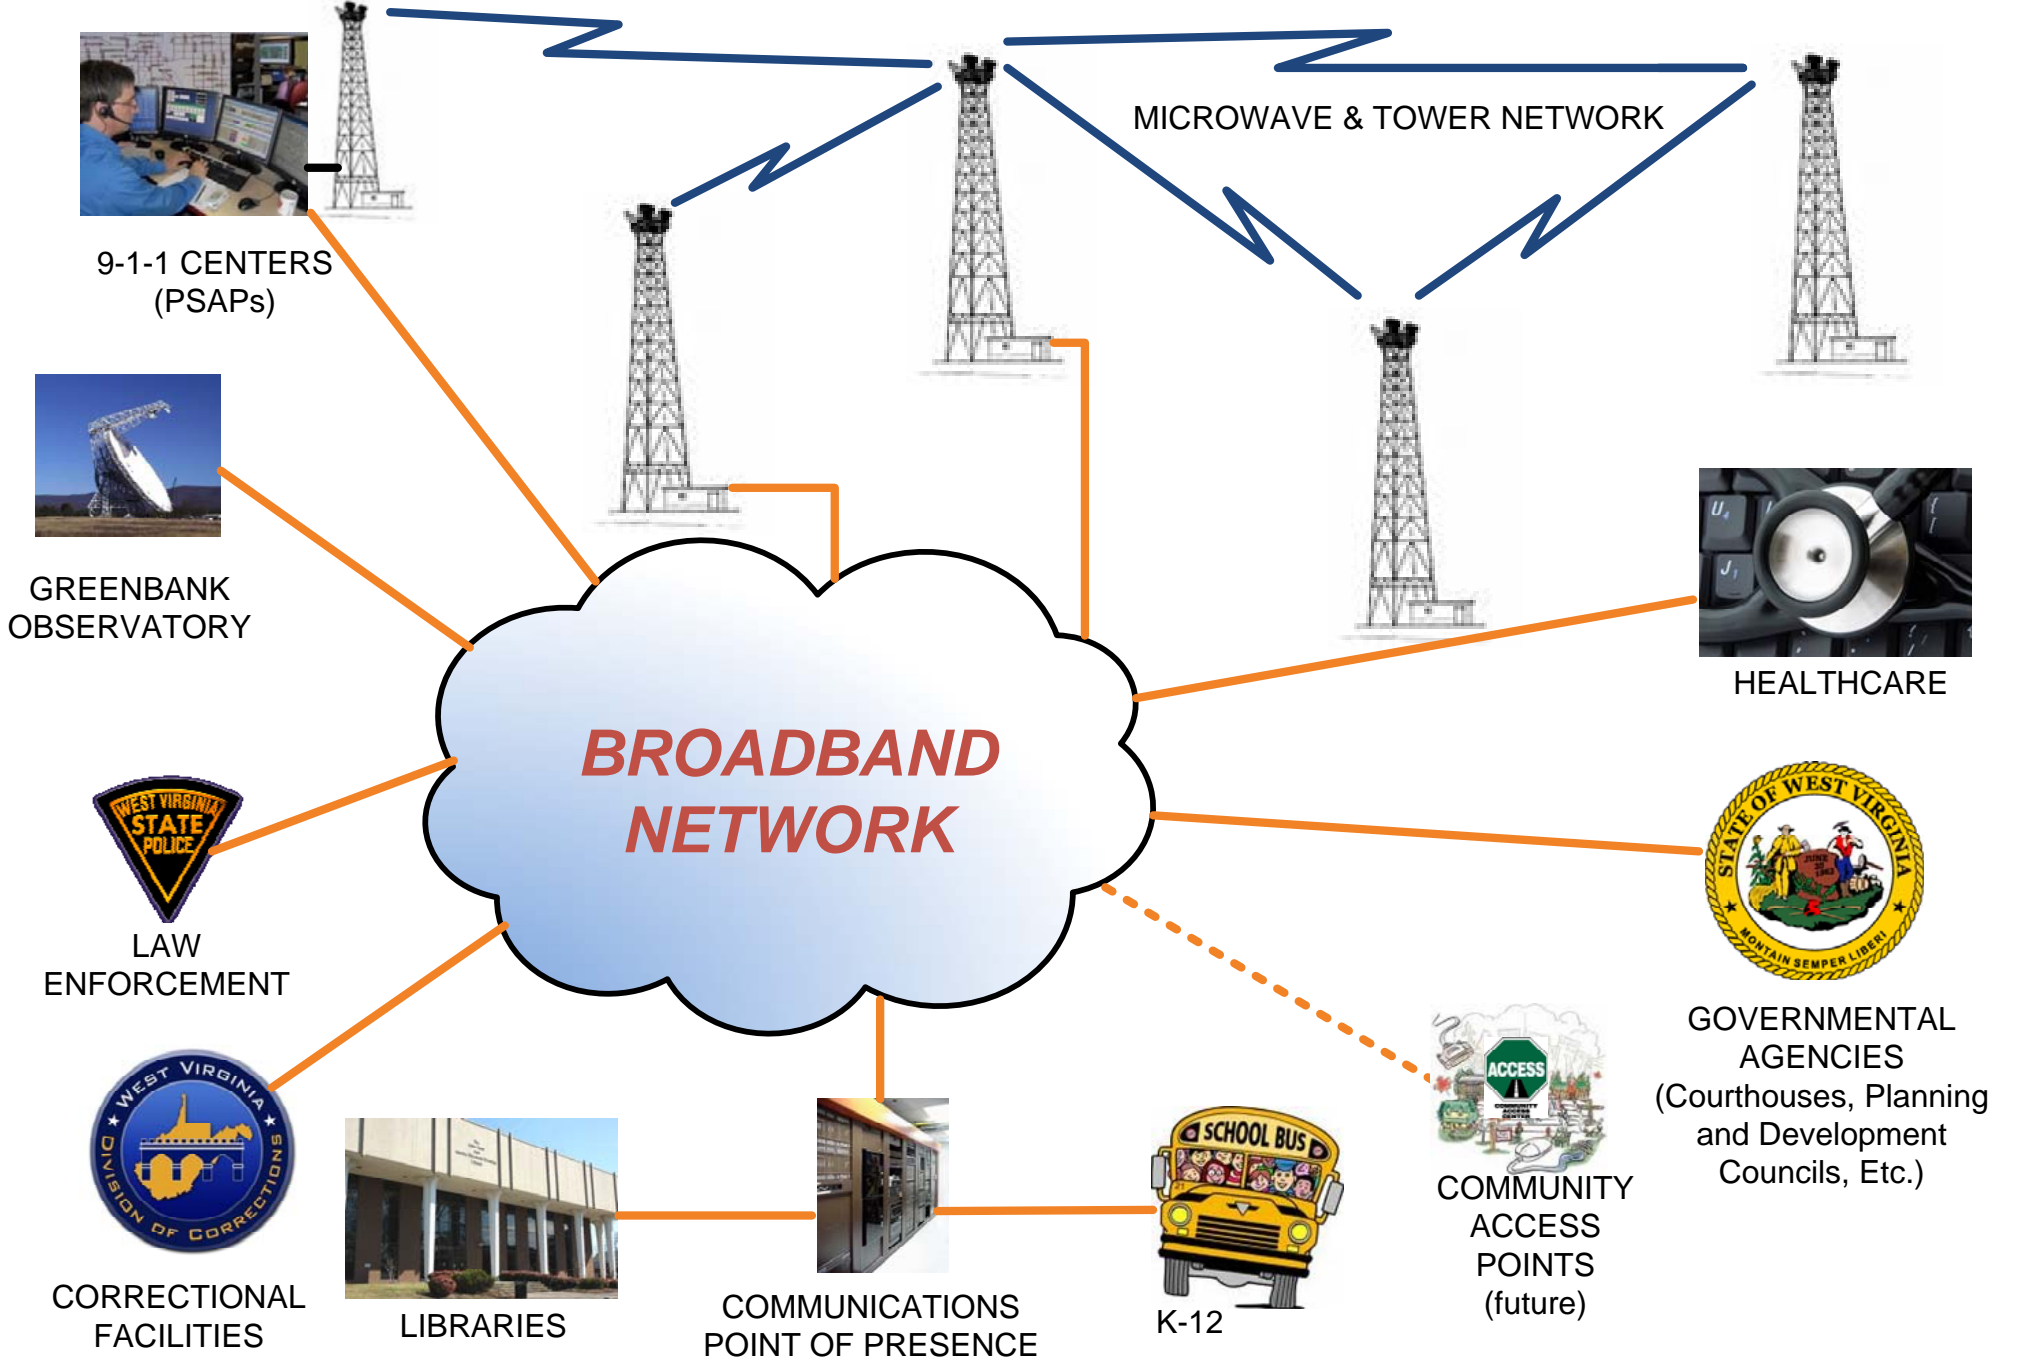

WEST VIRGINIA STATEWIDE BROADBAND INFRASTRUCTURE PROJECT – MIDDLE MILE NETWORK OVERVIEW