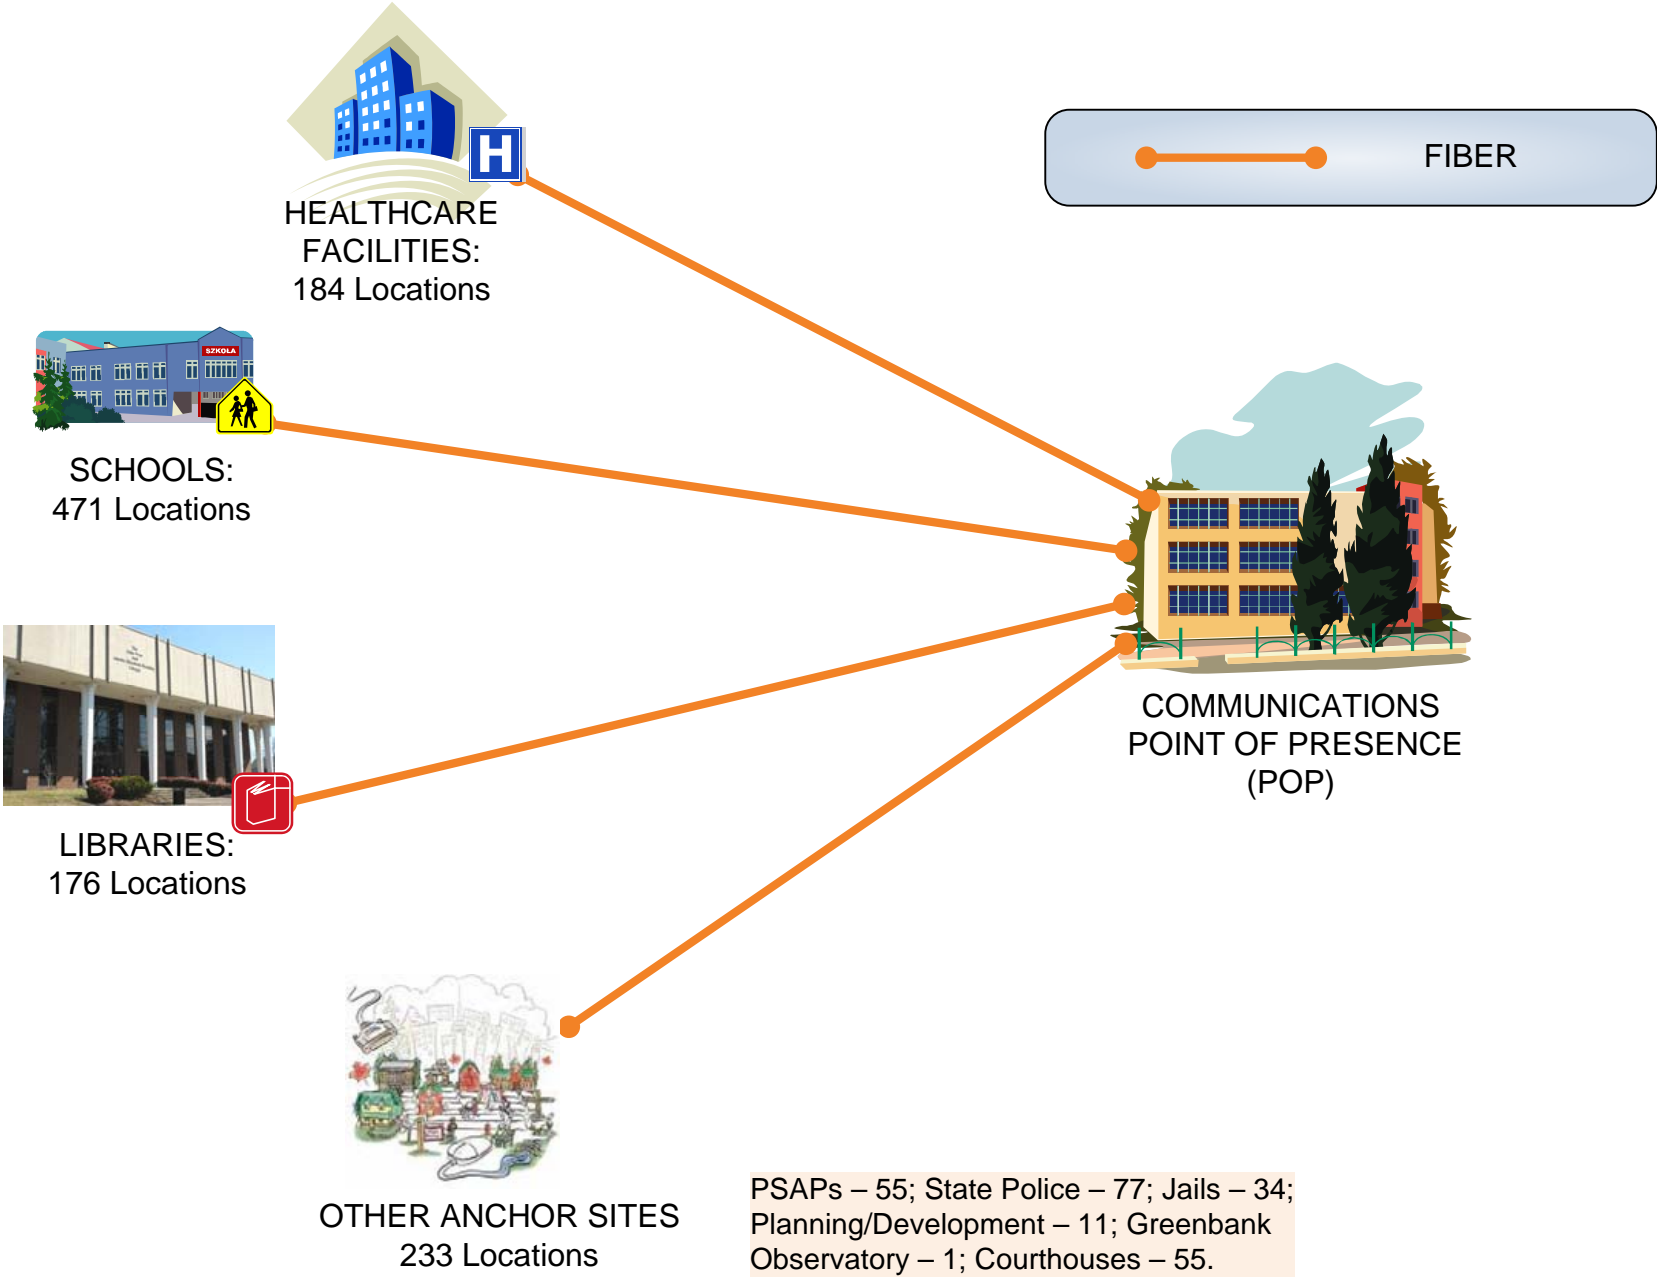

WEST VIRGINIA

STATEWIDE BROADBAND INFRASTRUCTURE PROJECT – MIDDLE MILE

COMMUNITY ANCHOR BREAKDOWN

Proposed Fiber Connectivity