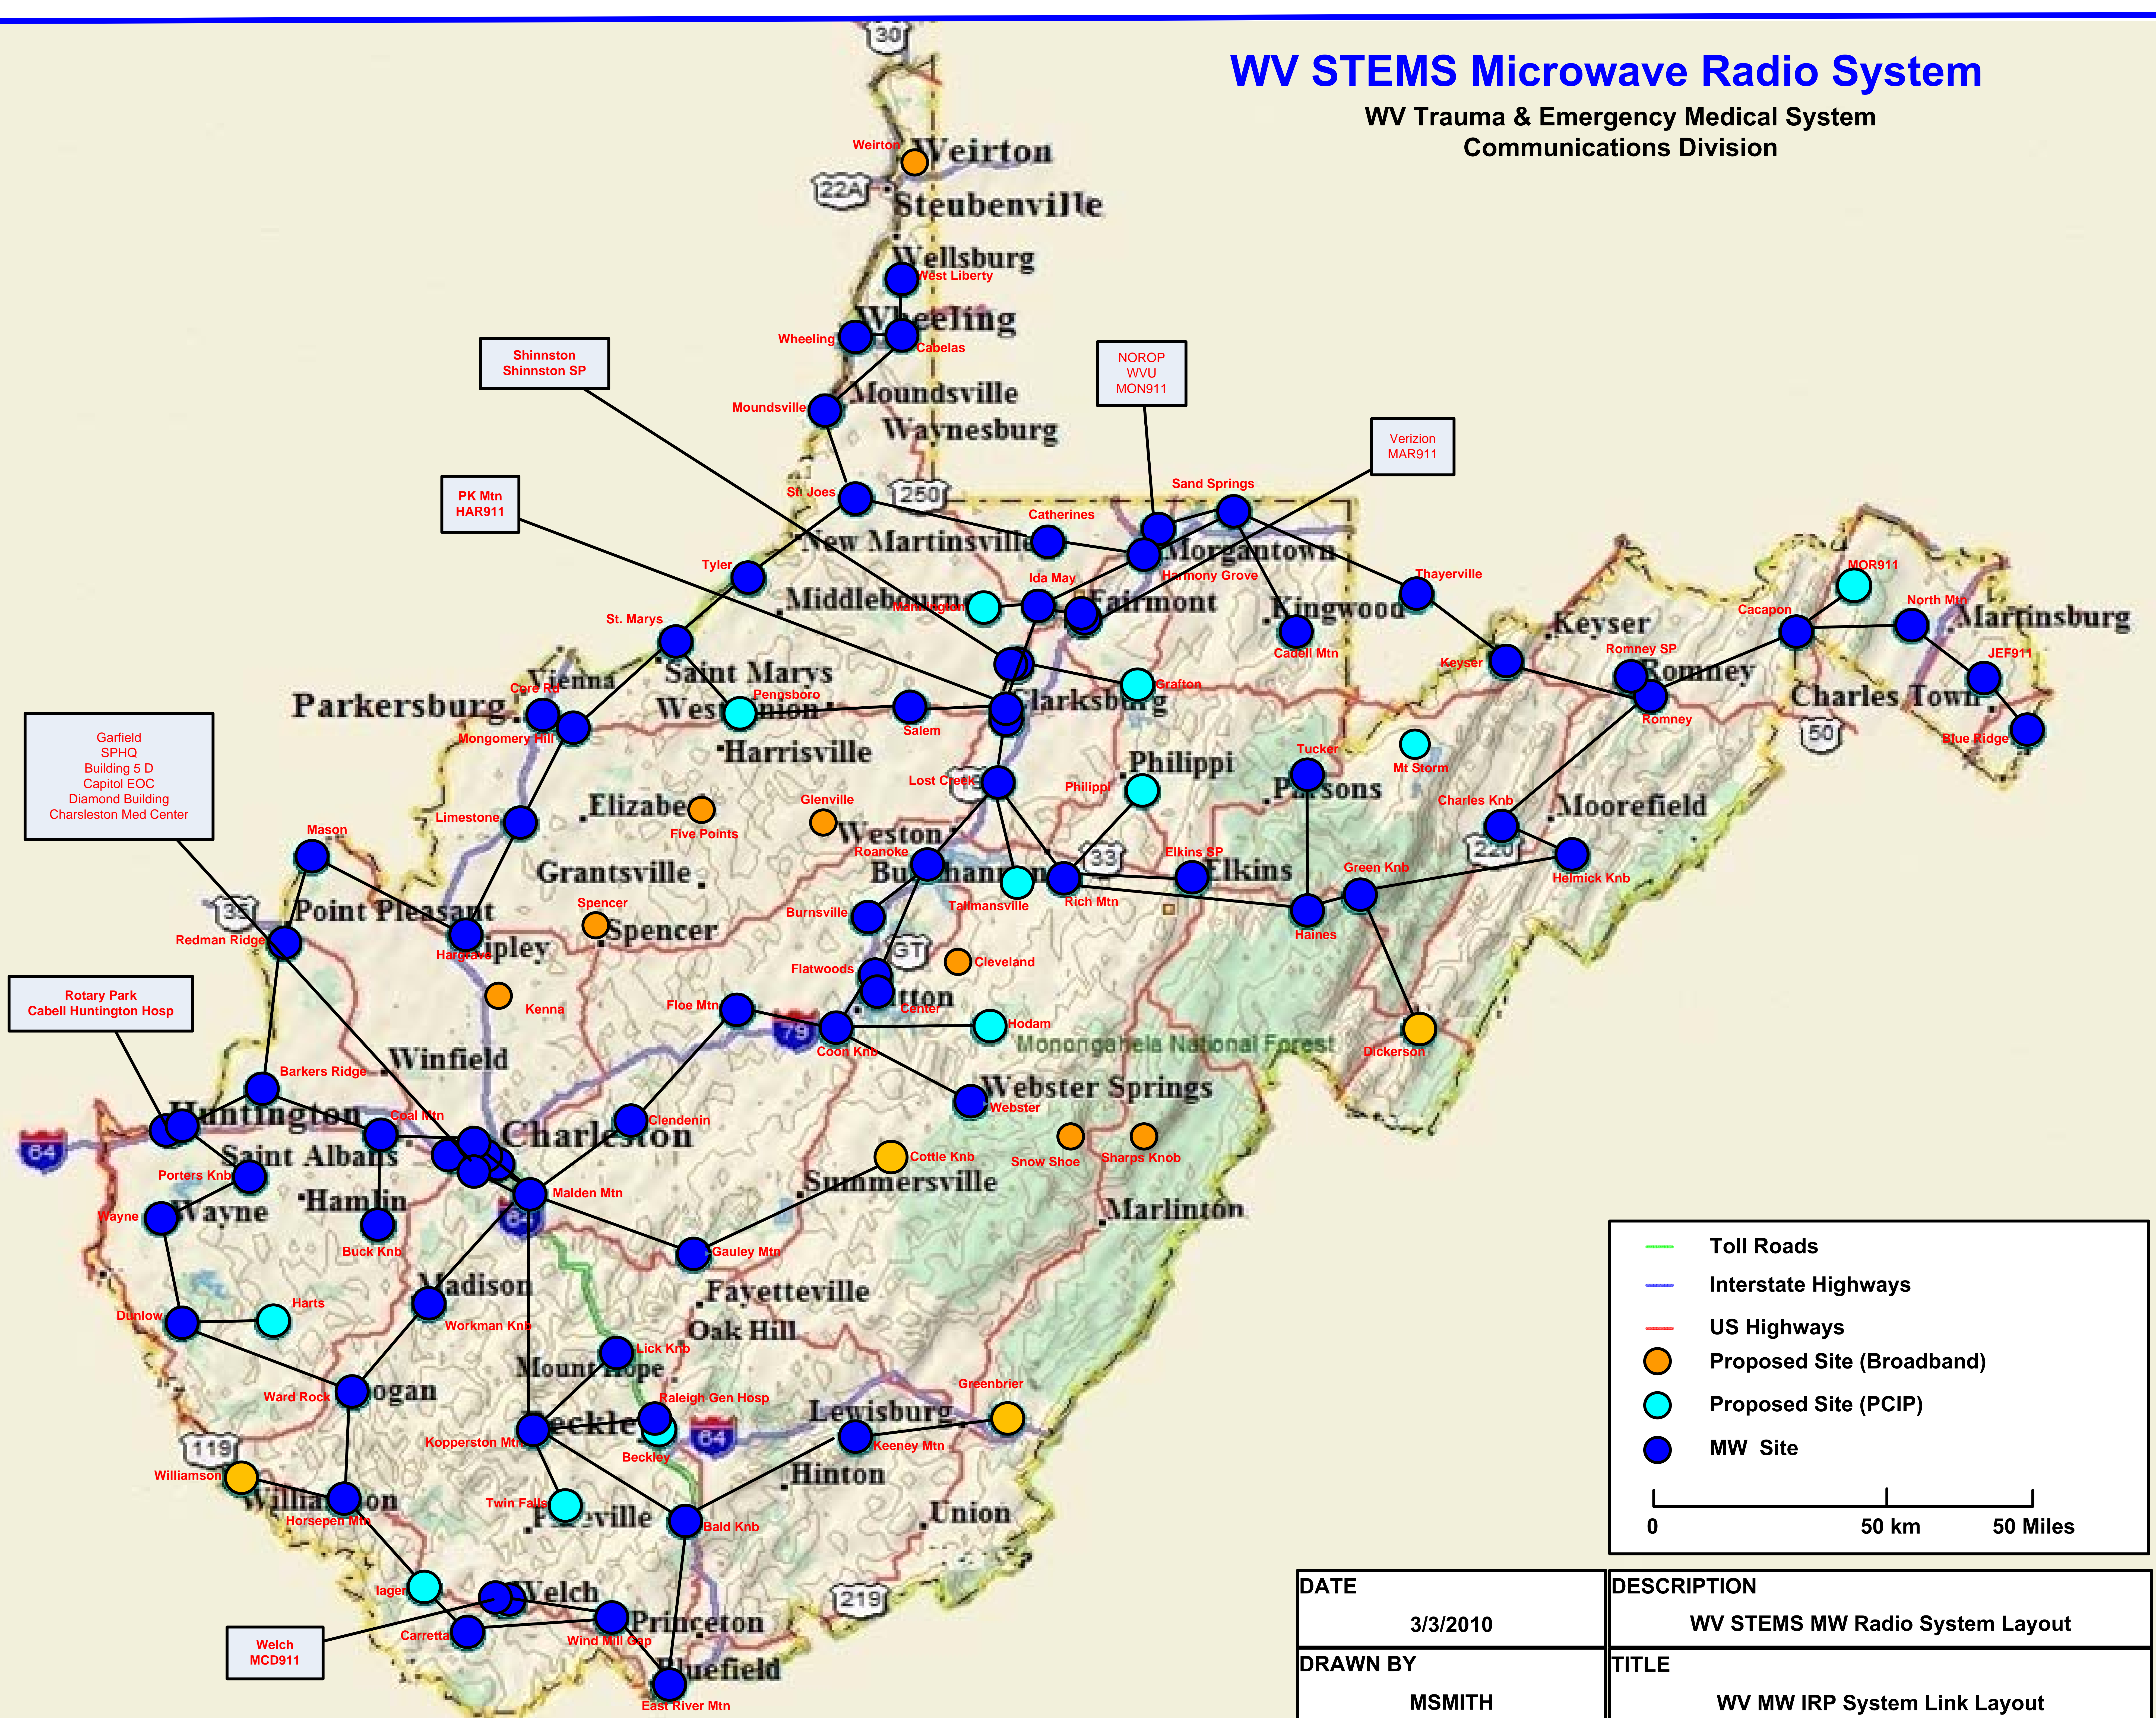

WV STEMS Microwave Radio System

WV Trauma & Emergency Medical System
Communications Division

	Toll Roads
	Interstate Highways
	US Highways
	Proposed Site (Broadband)
	Proposed Site (PCIP)
	MW Site

0 50 km 50 Miles

DATE	3/3/2010	DESCRIPTION	WV STEMS MW Radio System Layout
DRAWN BY	MSMITH	TITLE	WV MW IRP System Link Layout