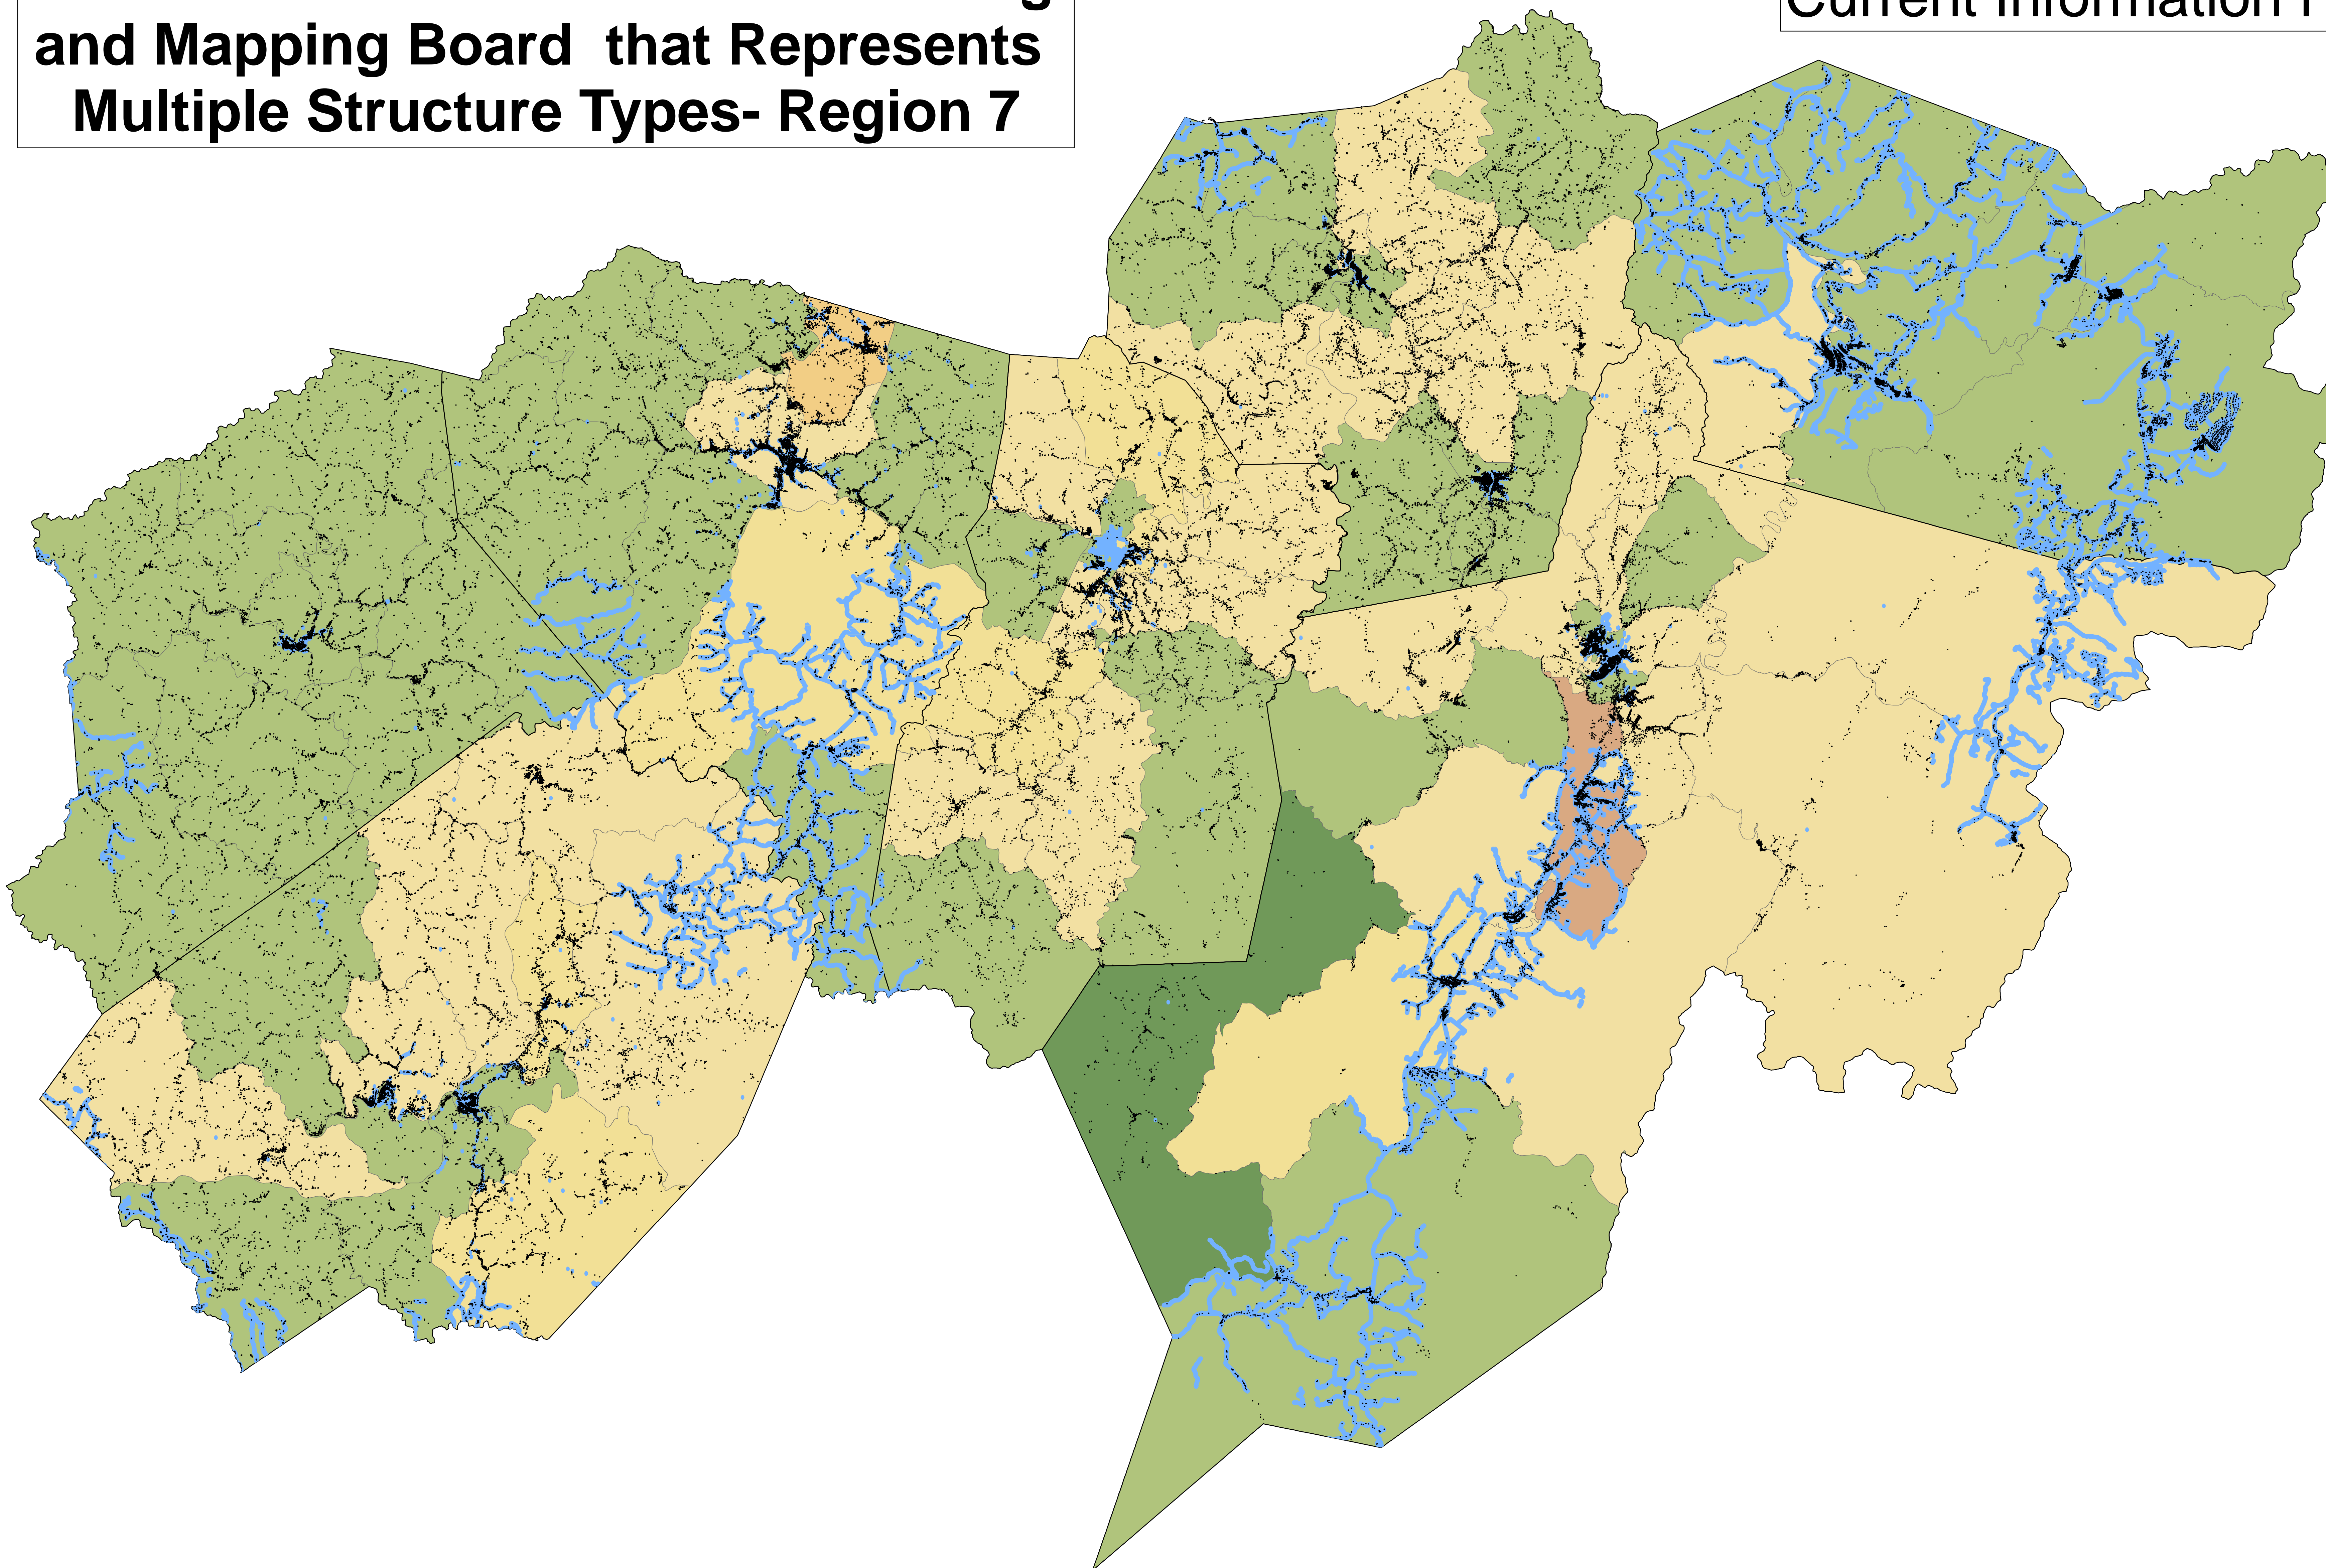

**West Virginia Census Blocks 2000  
with Sites from Statewide Addressing  
and Mapping Board that Represents  
Multiple Structure Types- Region 7**

Coverage Areas based on  
Current Information Provided

**Legend**

- Region 7 Sites
- Coverage
- Counties

**WV Census Blocks  
POP2000**

- 0 - 499
- 500 - 999
- 1000 - 1499
- 1500 - 1999
- 2000 - 2999
- 3000 - 3999
- 4000 - 4999
- 5000 - 6999
- 7000 - 7962