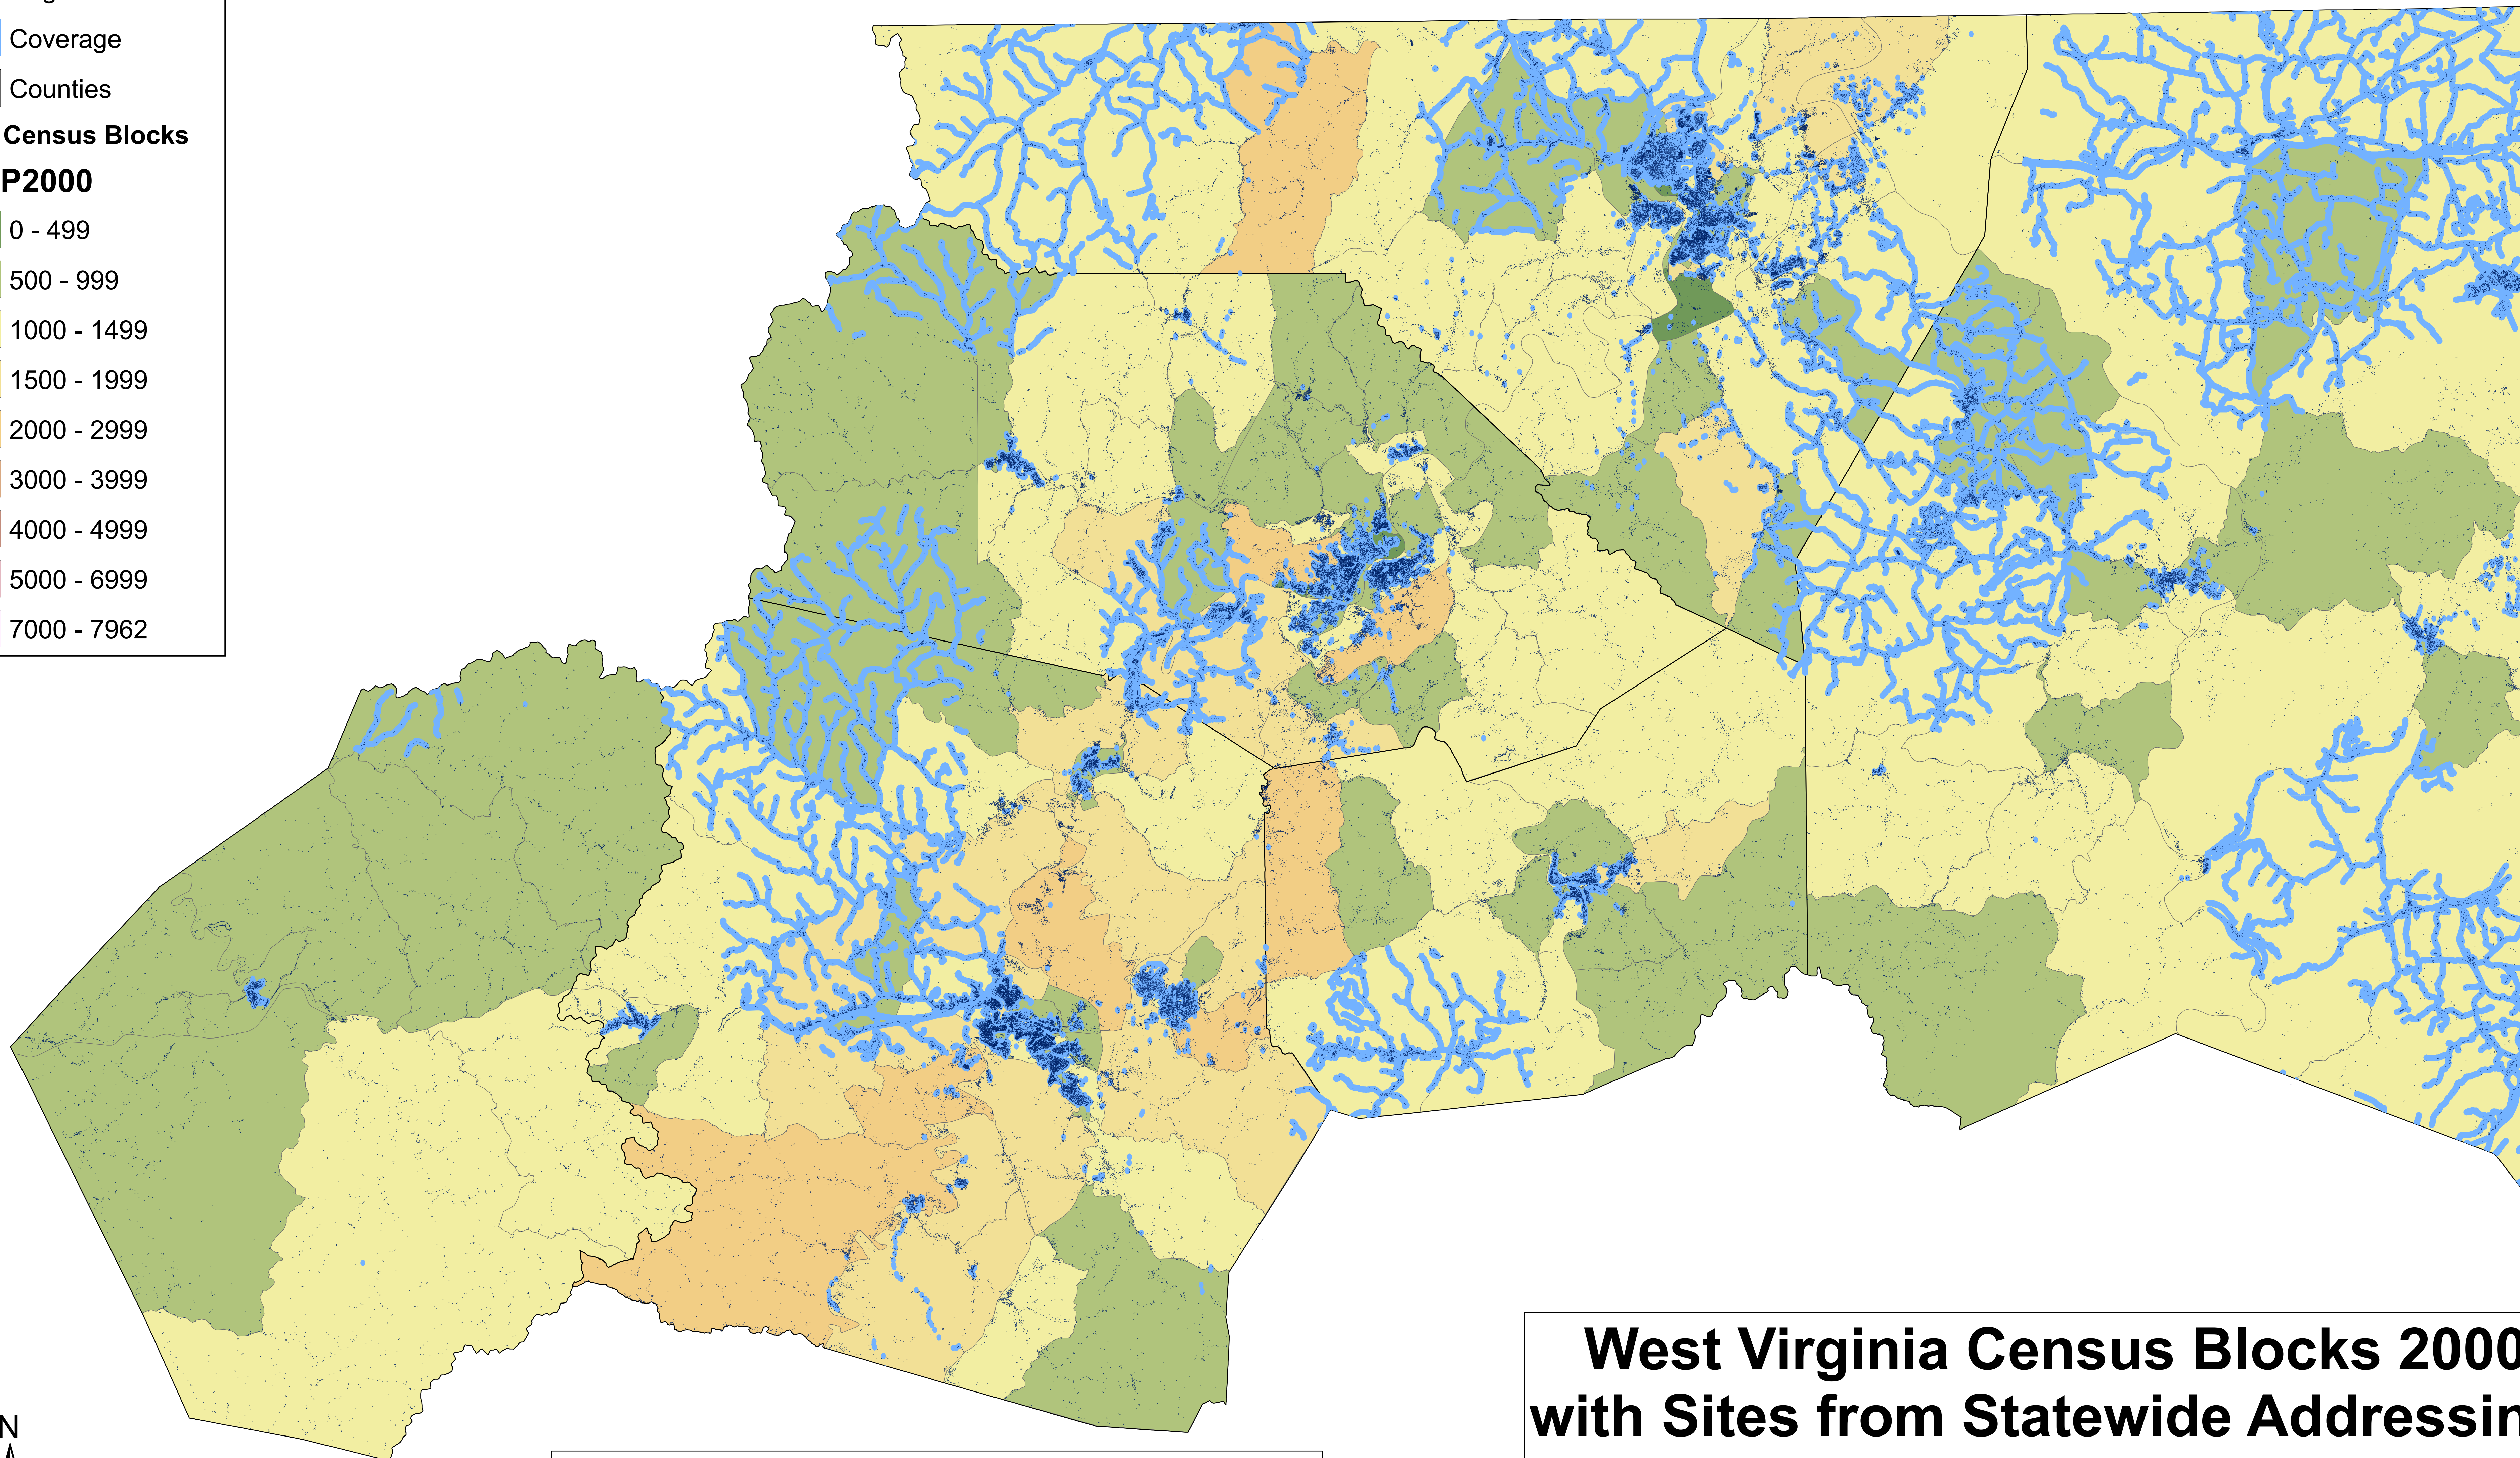

**Legend**

- Region 6 Sites
- Coverage
- Counties

**WV Census Blocks**

**POP2000**

- 0 - 499
- 500 - 999
- 1000 - 1499
- 1500 - 1999
- 2000 - 2999
- 3000 - 3999
- 4000 - 4999
- 5000 - 6999
- 7000 - 7962

Coverage Areas based on Current Information Provided

**West Virginia Census Blocks 2000 with Sites from Statewide Addressing and Mapping Board that Represents Multiple Structure Types - Region 6**