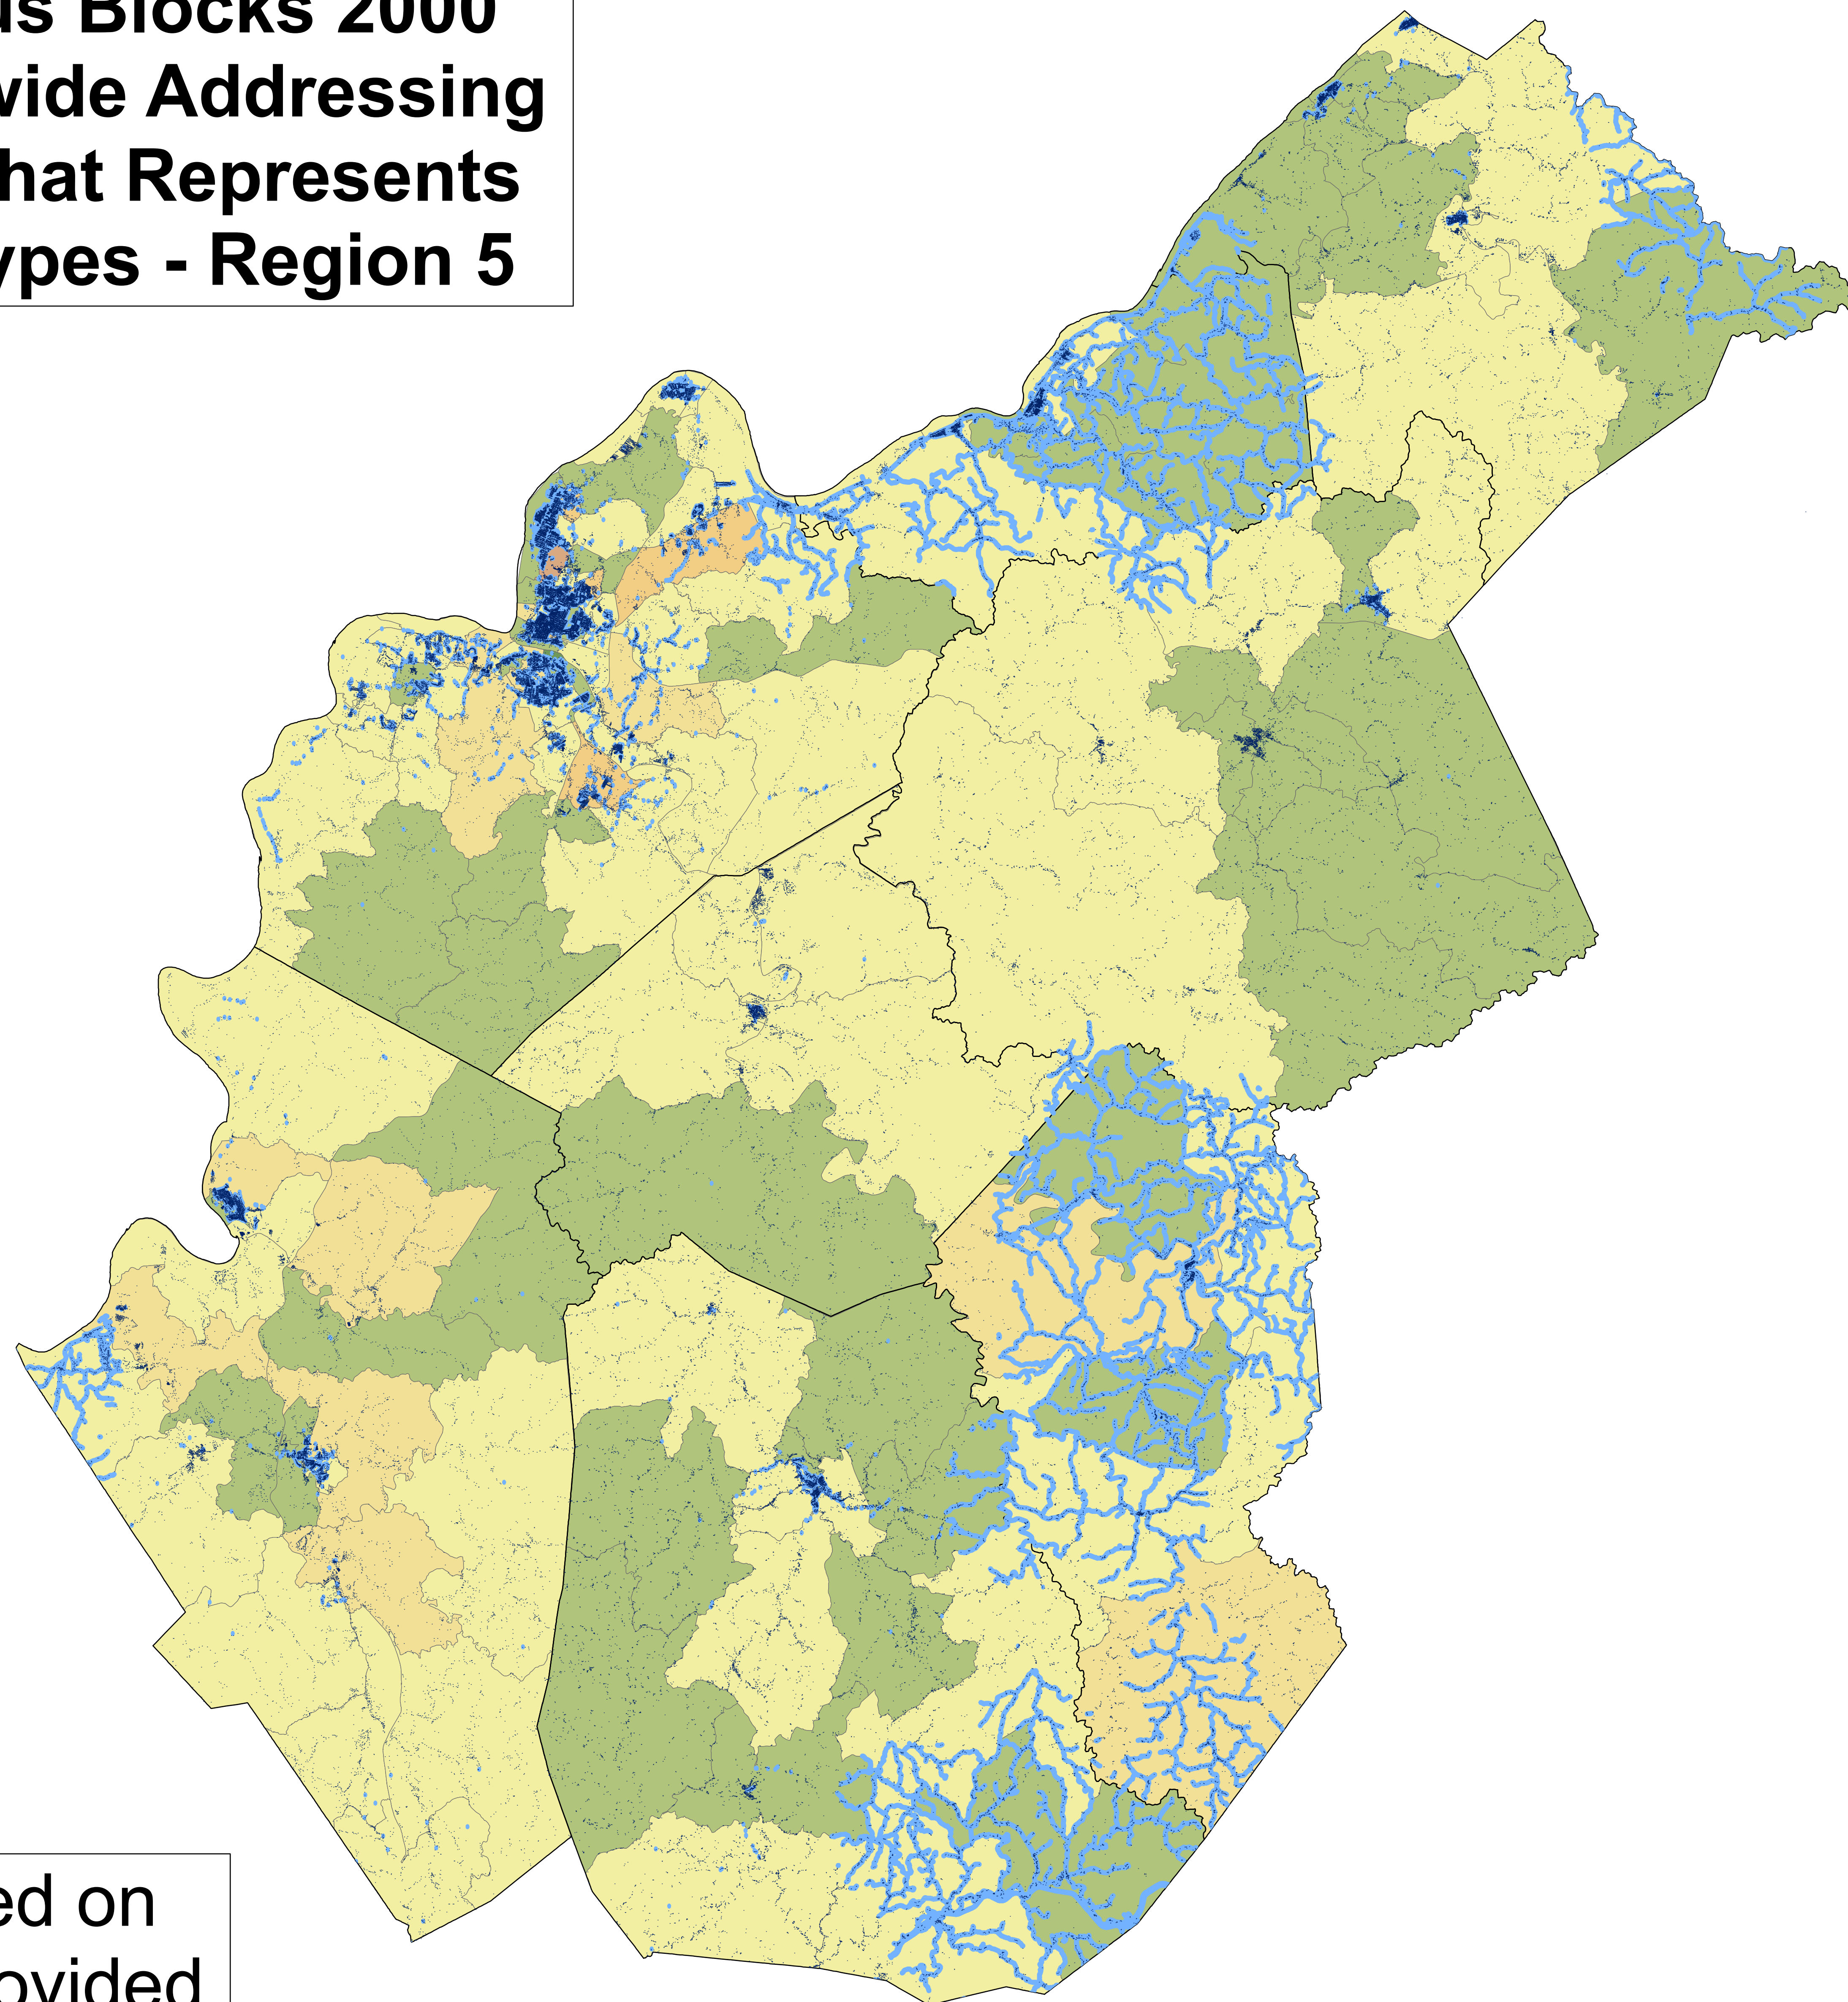

**West Virginia Census Blocks 2000
with Sites from Statewide Addressing
and Mapping Board that Represents
Multiple Structure Types - Region 5**

Coverage Areas based on
Current Information Provided

Legend

- Region 5 Sites
- Coverage
- Counties

**WV Census Blocks
POP2000**

- 0 - 517
- 518 - 999
- 1000 - 1499
- 1500 - 1999
- 2000 - 2999
- 3000 - 3999
- 4000 - 4999
- 5000 - 6999
- 7000 - 7962