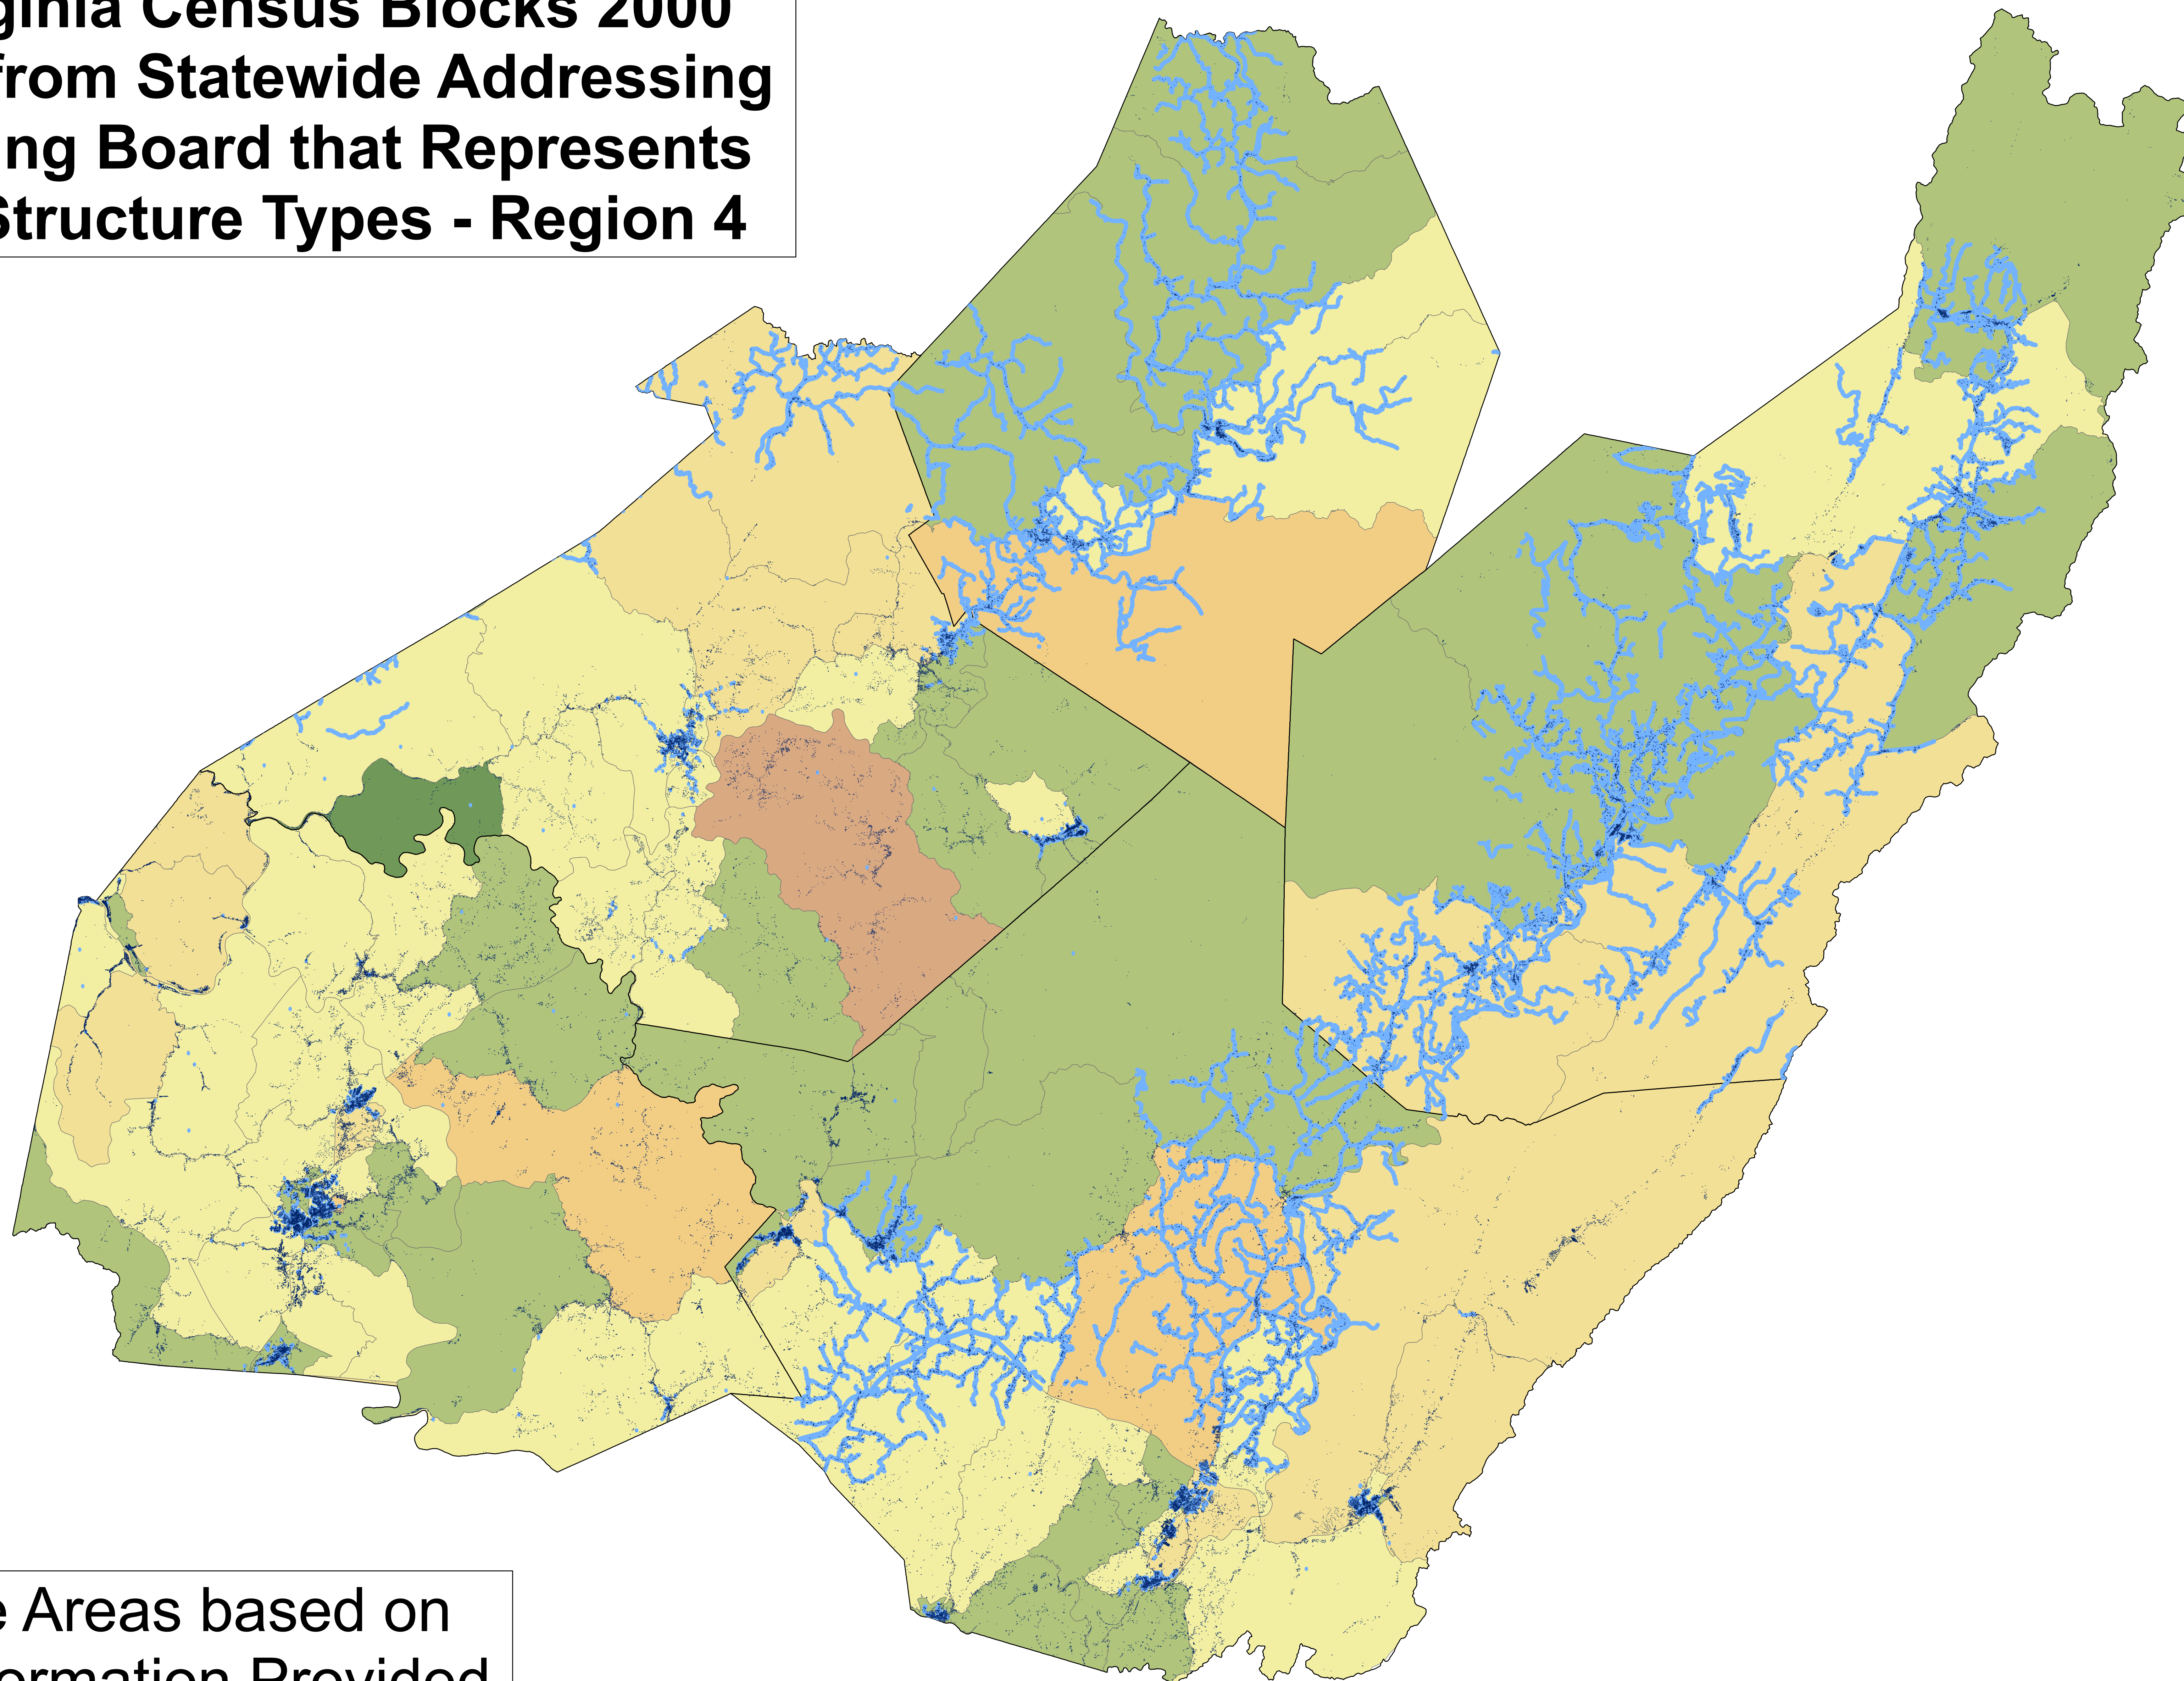

**West Virginia Census Blocks 2000
with Sites from Statewide Addressing
and Mapping Board that Represents
Multiple Structure Types - Region 4**

Coverage Areas based on
Current Information Provided

Legend

- Region 4 Sites
- ▬ Coverage
- Counties

**WV Census Blocks
POP2000**

- 0 - 499
- 500 - 999
- 1000 - 1499
- 1500 - 1999
- 2000 - 2999
- 3000 - 3999
- 4000 - 4999
- 5000 - 6999
- 7000 - 7962