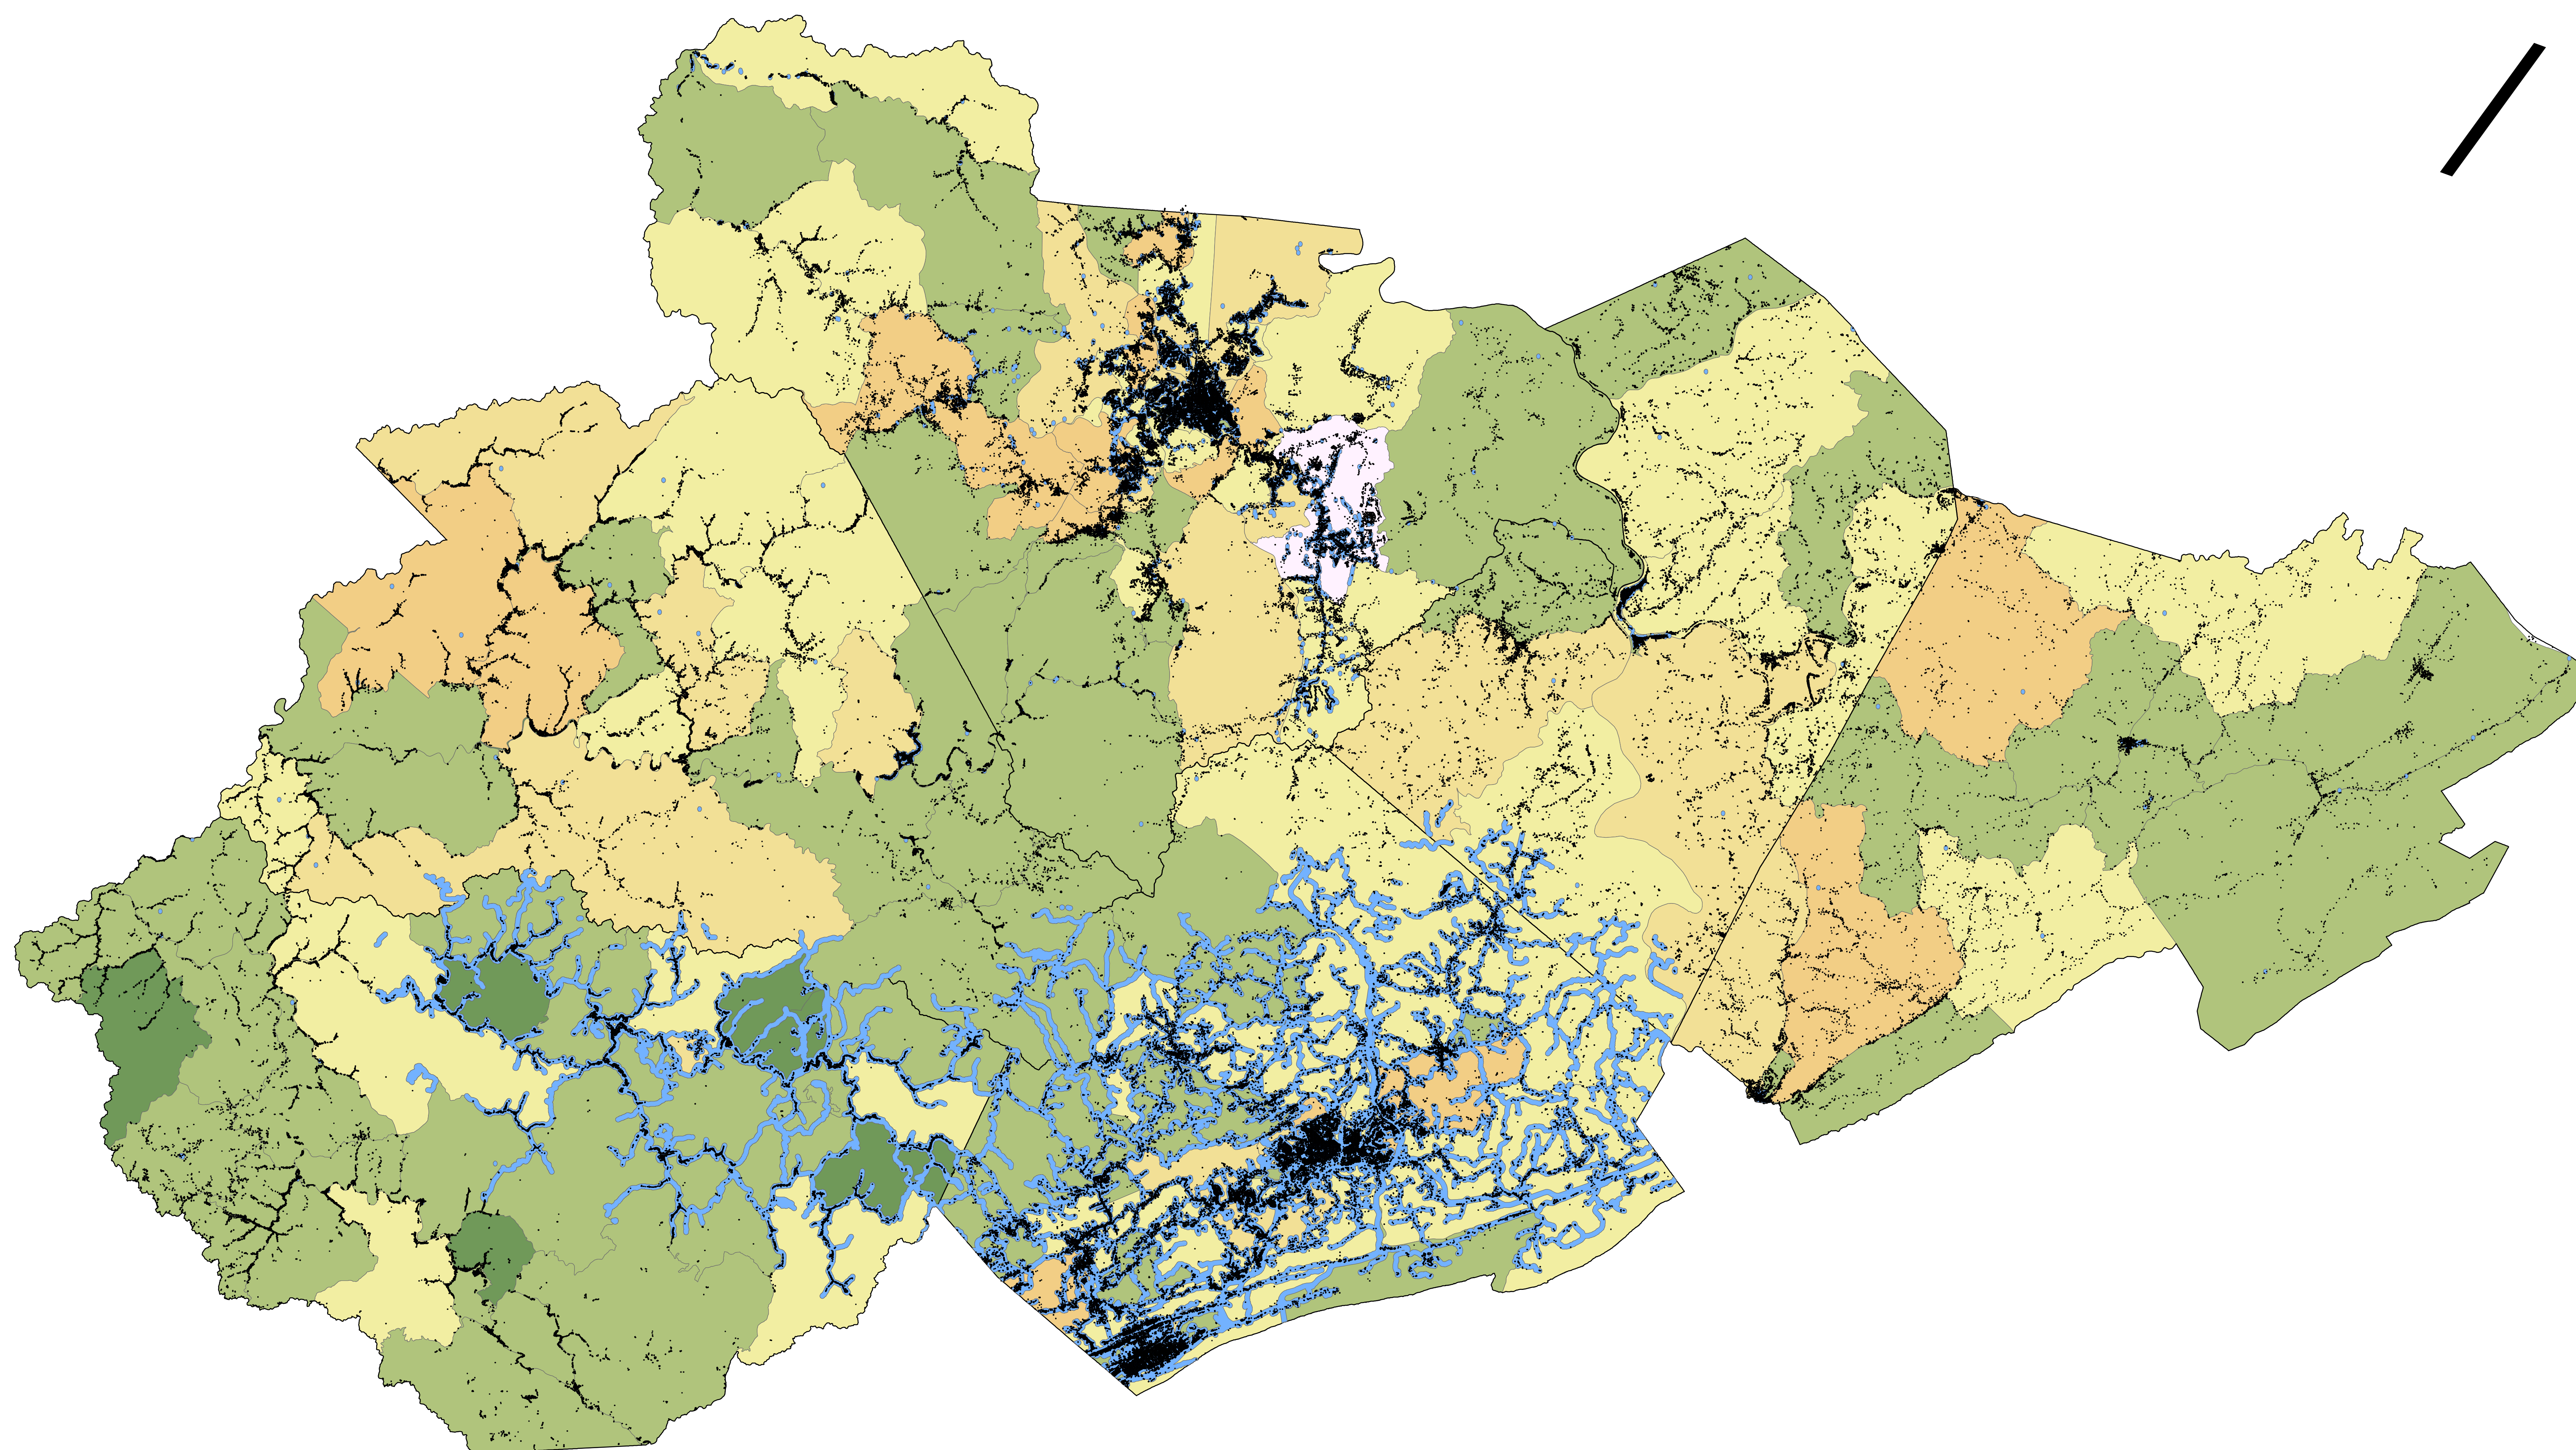

**West Virginia Census Blocks 2000
with Sites from Statewide Addressing
and Mapping Board that Represents
Multiple Structure Types- Region 1**

Coverage Areas based on
Current Information Provided

Legend

- Region 1 Sites
- Coverage
- Counties

**WV Census Blocks
POP2000**

- 0 - 499
- 500 - 999
- 1000 - 1499
- 1500 - 1999
- 2000 - 2999
- 3000 - 3999
- 4000 - 4999
- 5000 - 6999
- 7000 - 7962