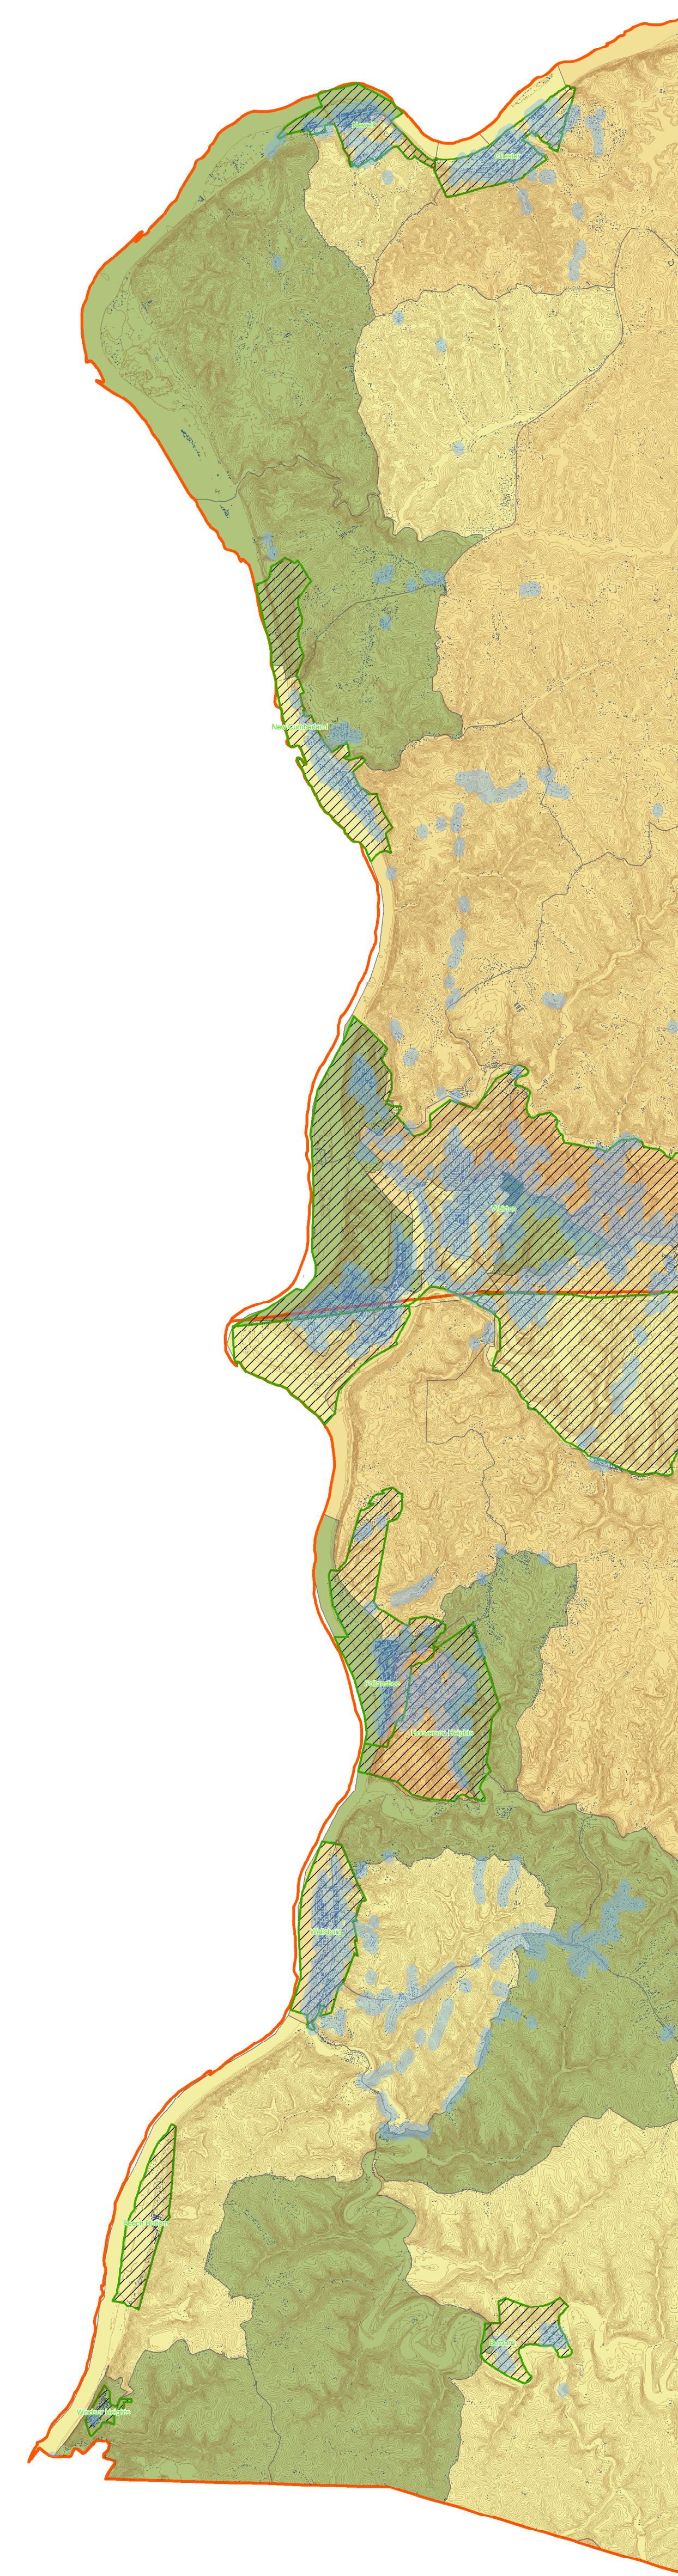

**West Virginia Census Blocks 2000
with 20 ft. Contour Line Overlay and
Sites from Statewide Addressing
and Mapping Board that Represents
Multiple Structure Types - Region 11**

**Coverage Areas based on
Current Information Provided**

Hancock

Brooke

Legend

- Region 11 Sites
- 20 ft. Contours
- Coverage
- Cities
- Counties

**WV Census Blocks
POP2000**

- 0 - 587
- 588 - 999
- 1000 - 1499
- 1500 - 1999
- 2000 - 2999
- 3000 - 3999
- 4000 - 4999
- 5000 - 6999
- 7000 - 7962