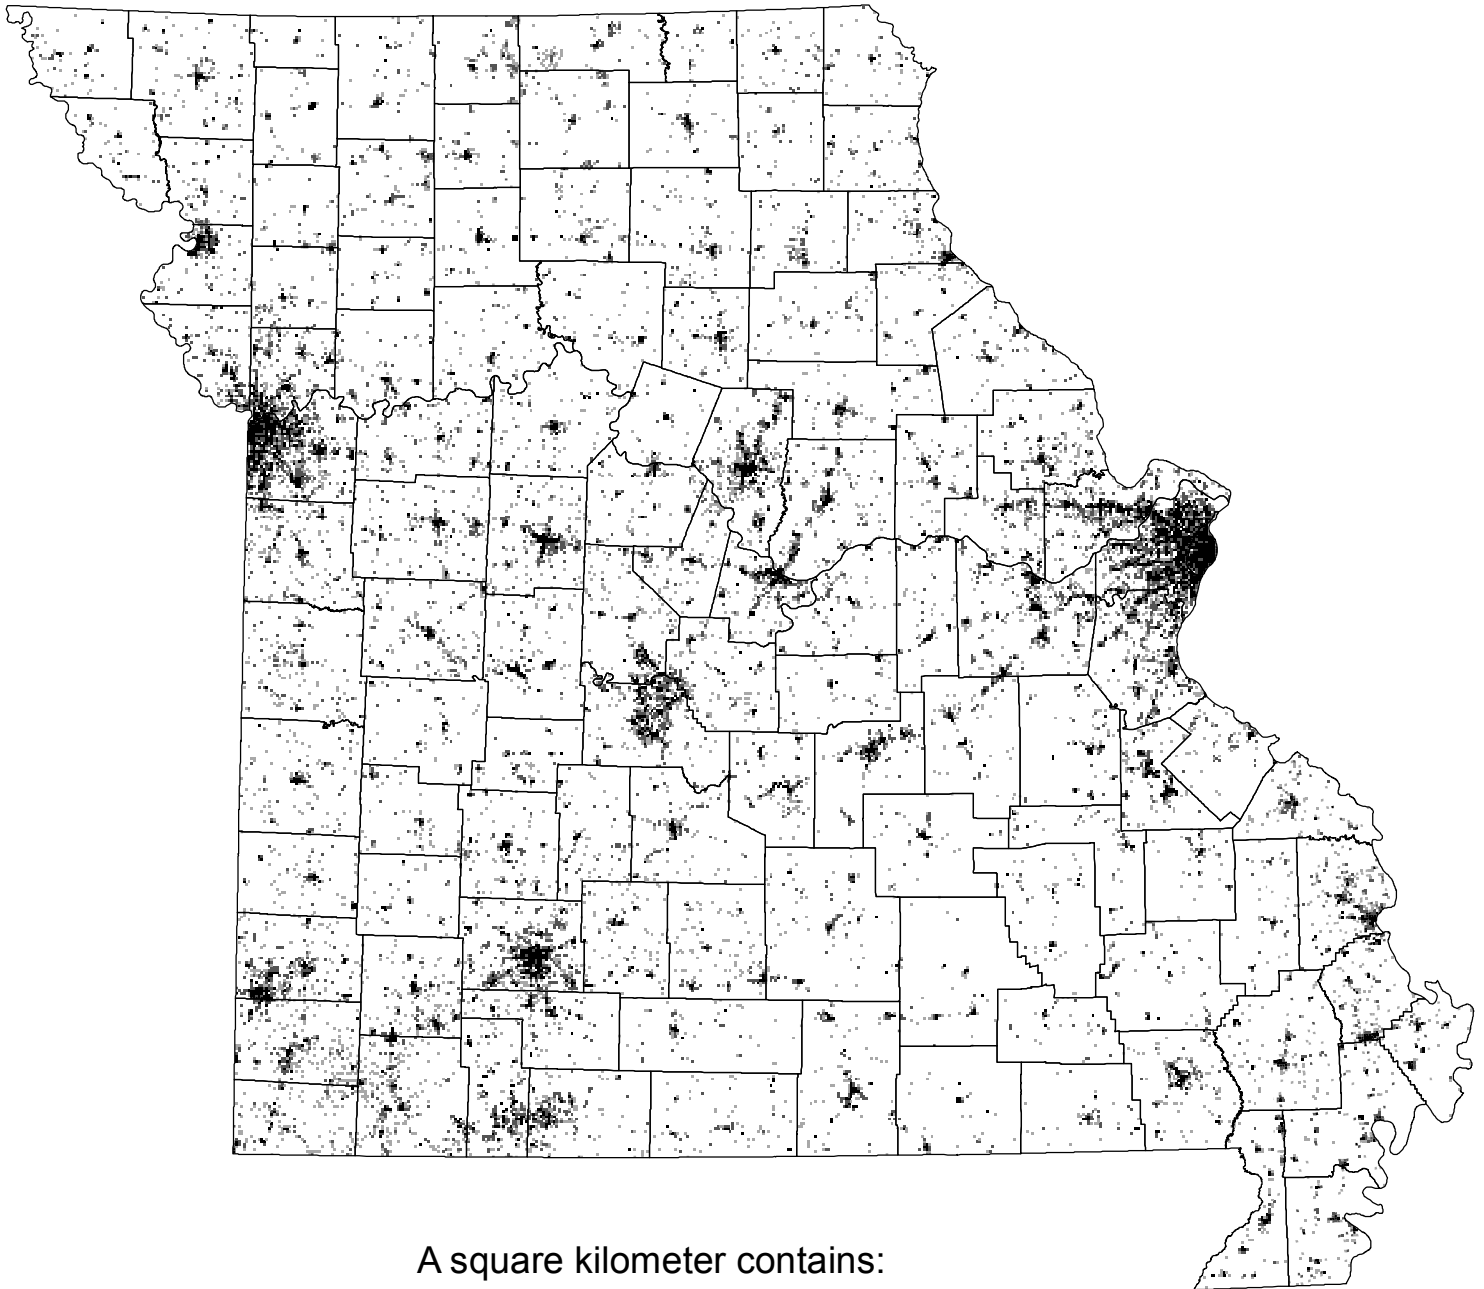

Total Density of Missouri Community Anchor Points

A square kilometer contains:

0 community anchor points

1 community anchor point

2 to 5 community anchor points

6 to 111 community anchor points