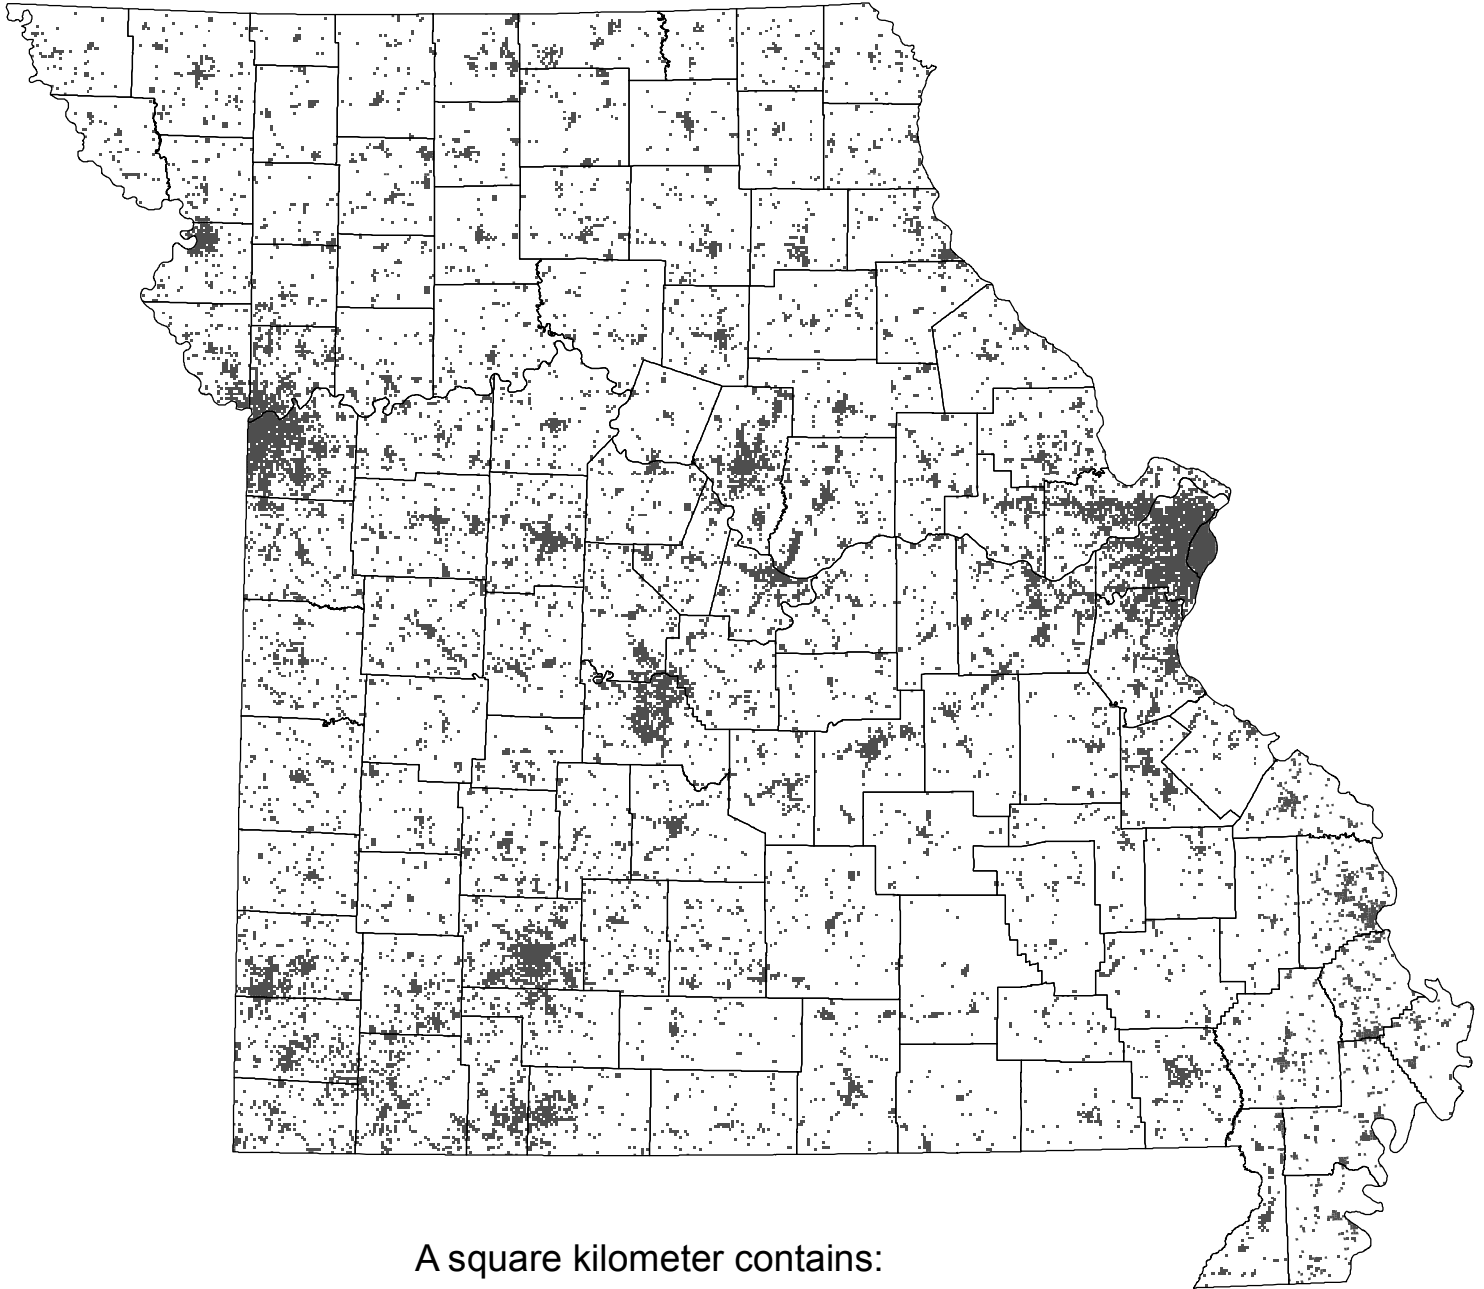

# Presence of Missouri Community Anchor Points

A square kilometer contains:

0 community anchor points

■ 1 or more community anchor points