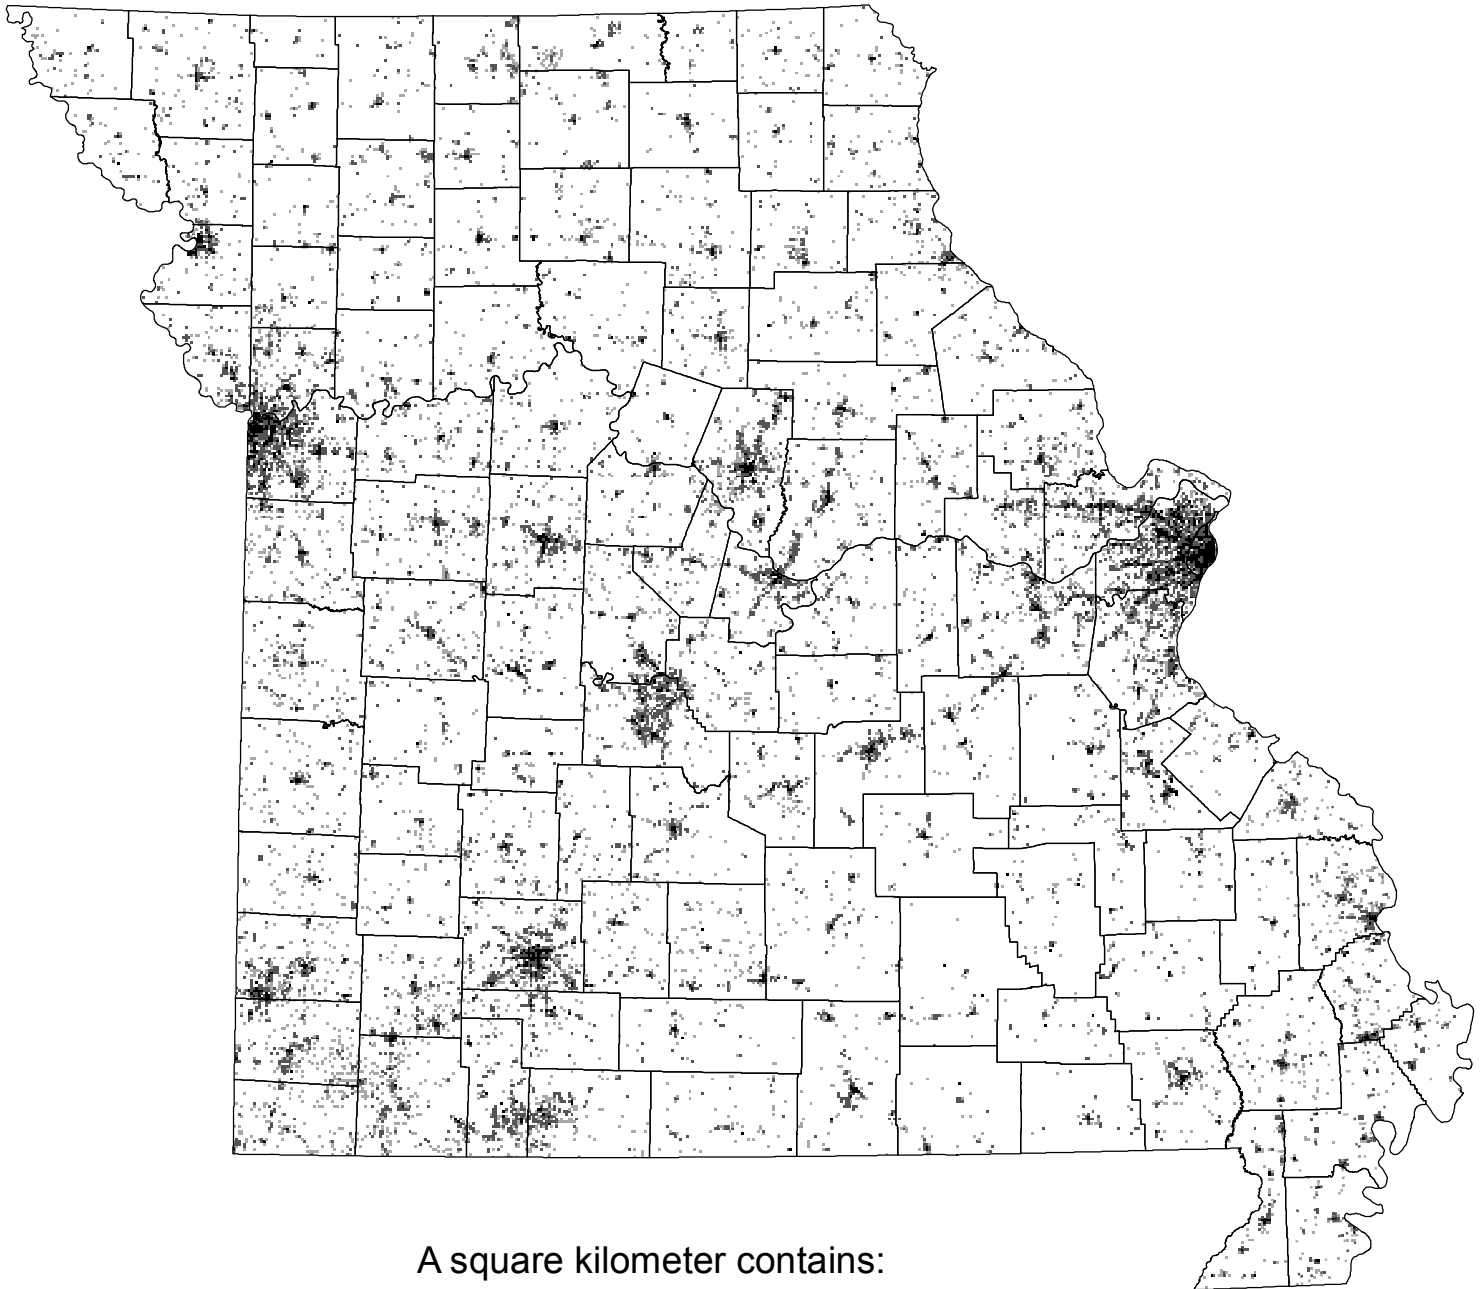

# Density of Missouri Industrial Community Anchor Points

A square kilometer contains:

- 0 community anchor points
-  1 community anchor point
-  2 to 10 community anchor points
-  11 to 99 community anchor points