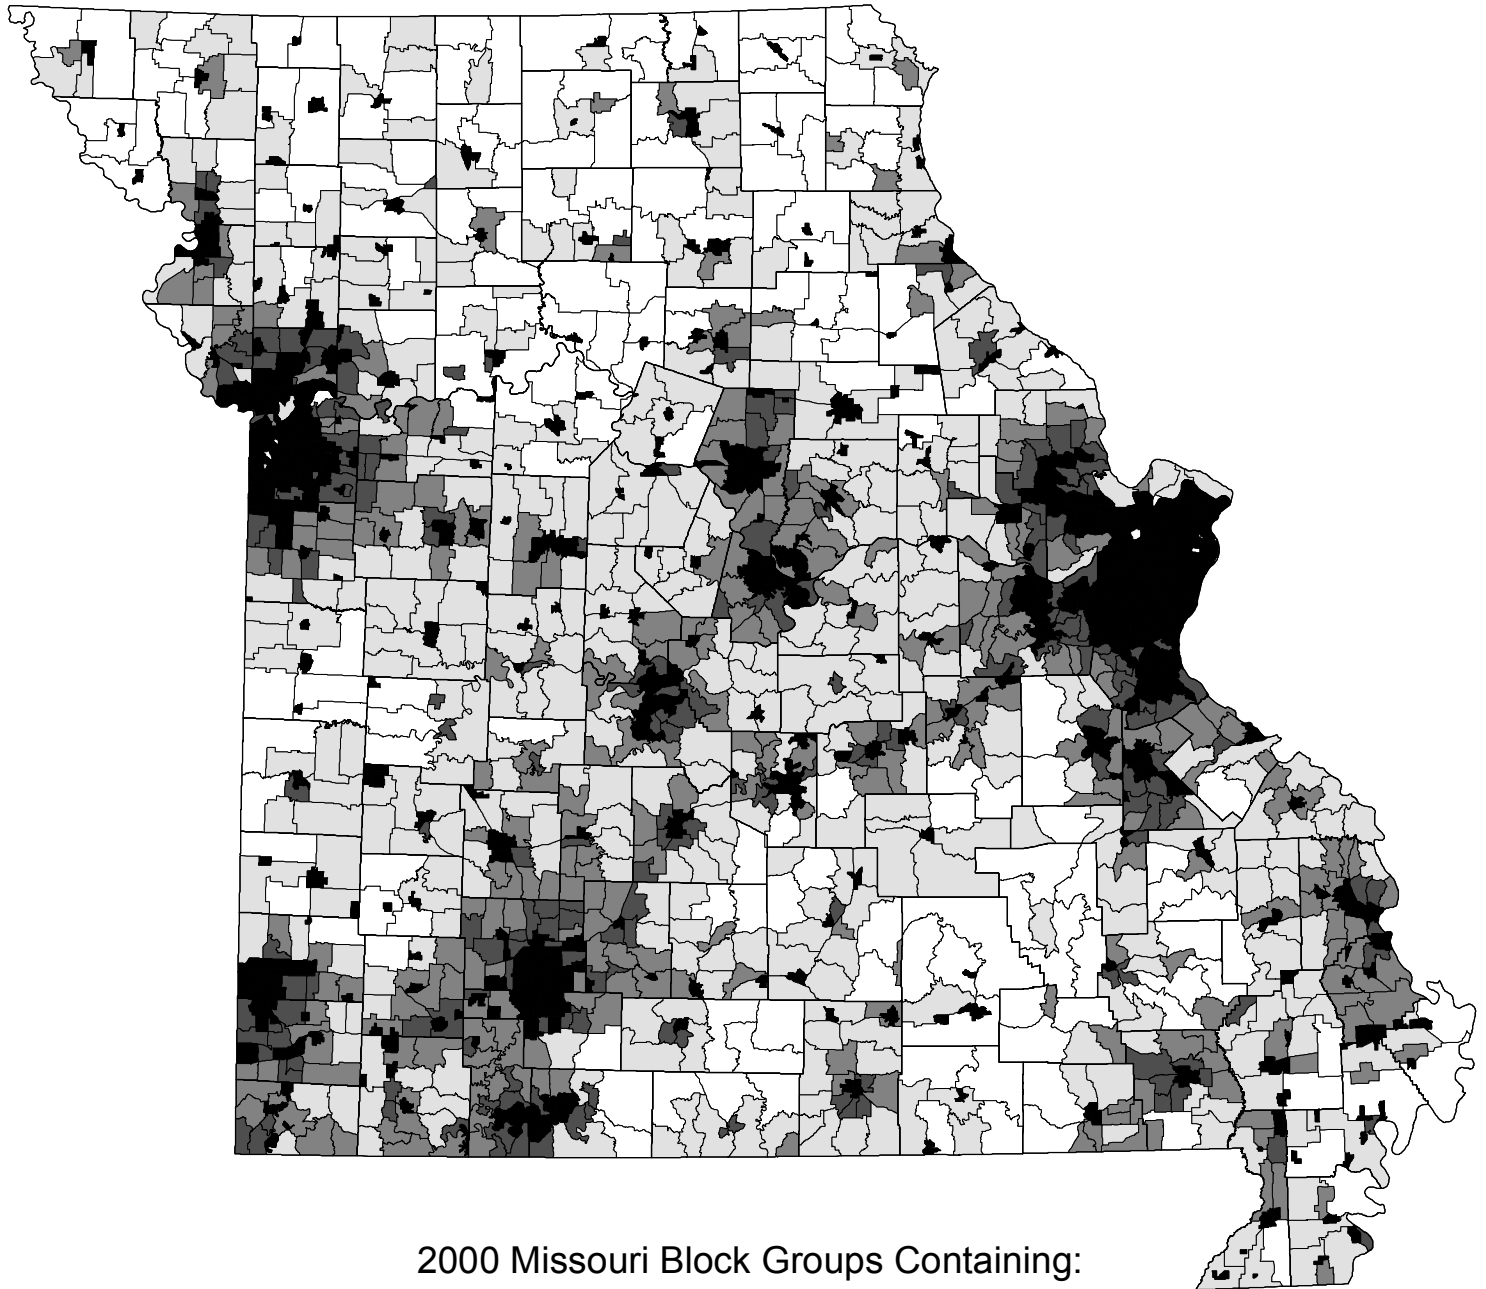

2000 Missouri Population per Square Mile by Block Group

2000 Missouri Block Groups Containing:

-  0 to 10 people per square mile
-  More than 10 to 25 people per square mile
-  More than 25 to 50 people per square mile
-  More than 50 to 100 people per square mile
-  More than 100 to 13,671,321 people per square mile