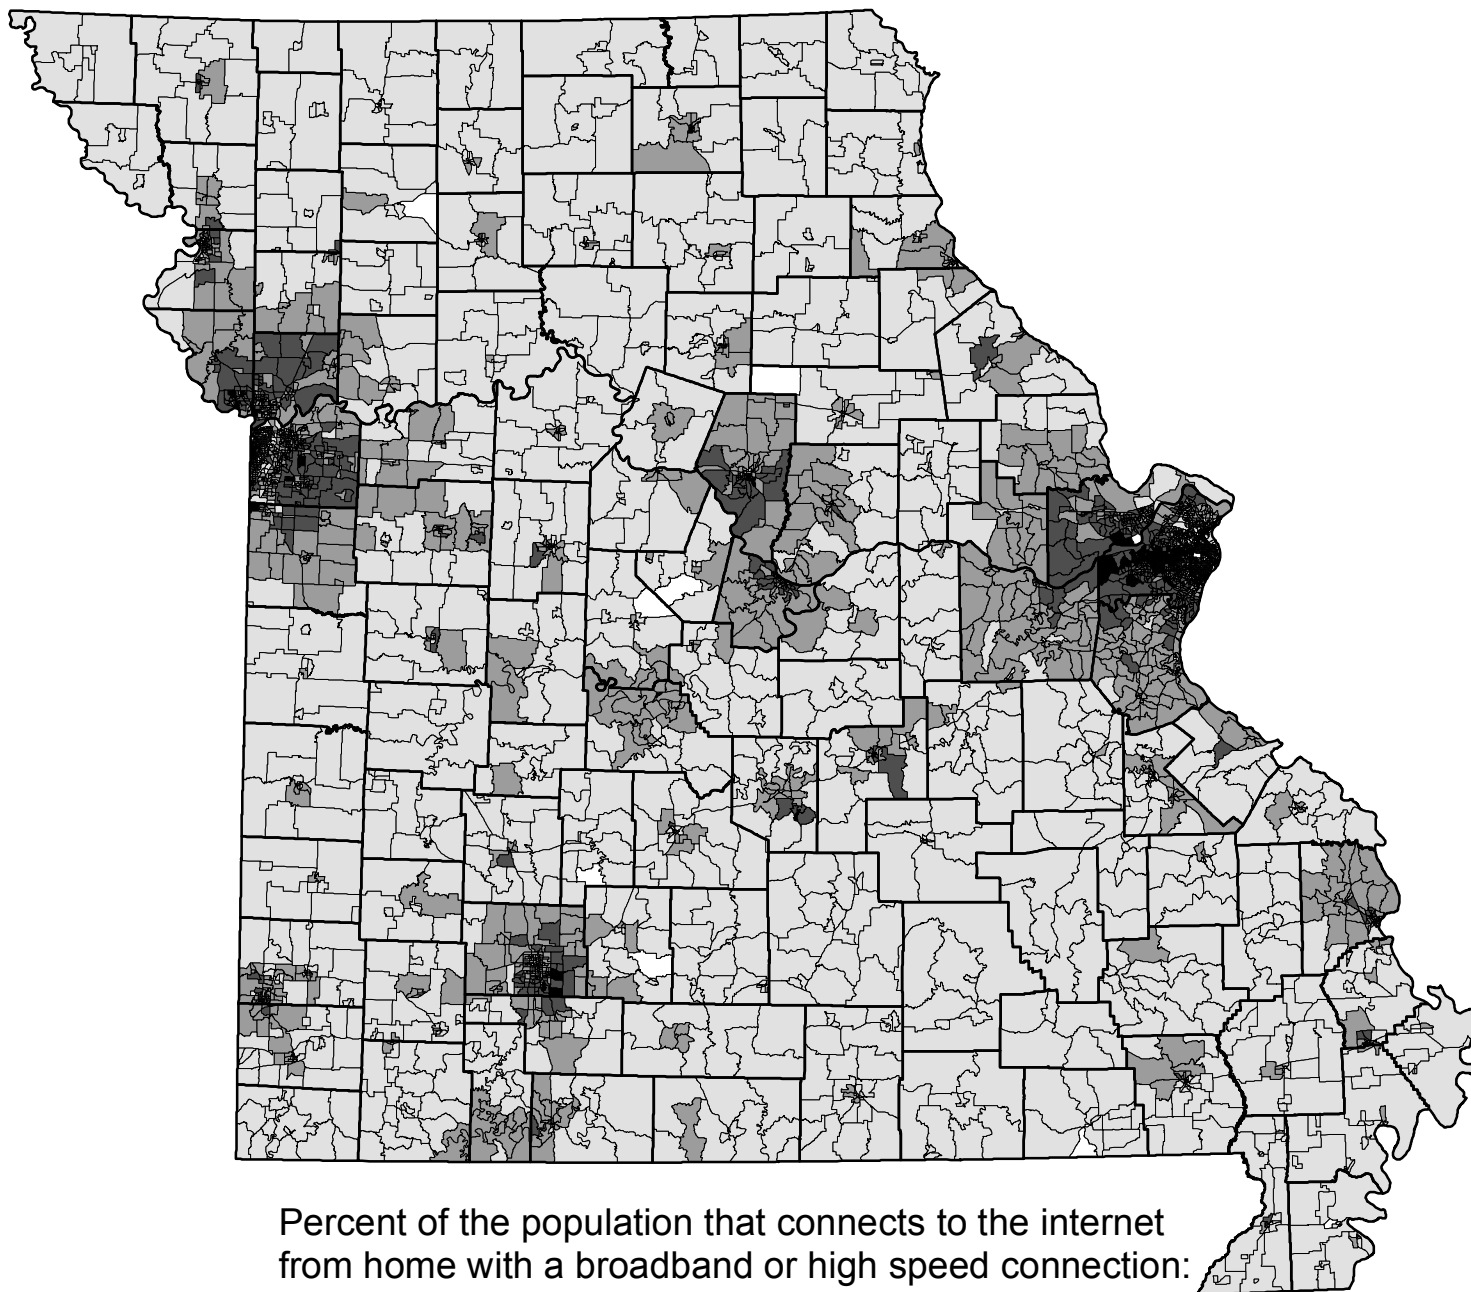

Initial Missouri Broadband Use by 2000 Block Group

Percent of the population that connects to the internet
from home with a broadband or high speed connection: