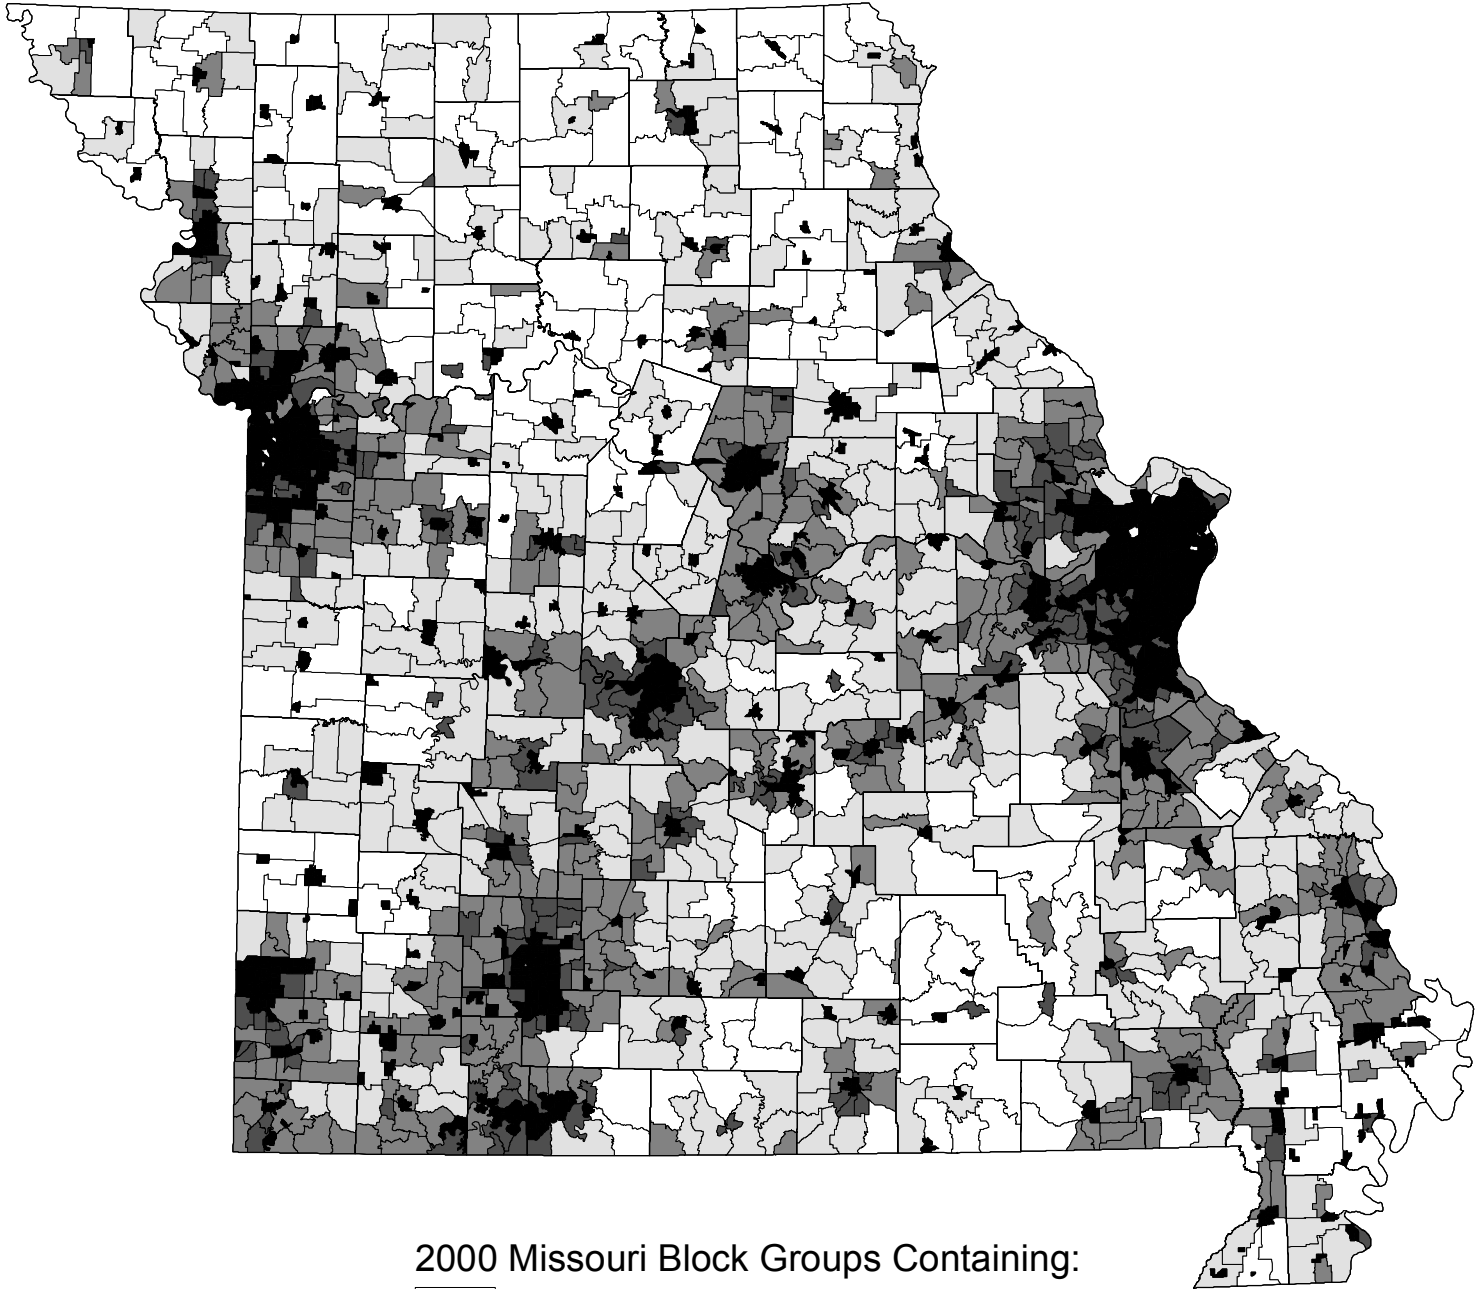

# 2000 Missouri Housing Units per Square Mile by Block Group

2000 Missouri Block Groups Containing:

-  0 to 5 housing units per square mile
-  More than 5 to 10 housing units per square mile
-  More than 10 to 25 housing units per square mile
-  More than 25 to 50 housing units per square mile
-  More than 50 to 6,103,544 housing units per square mile