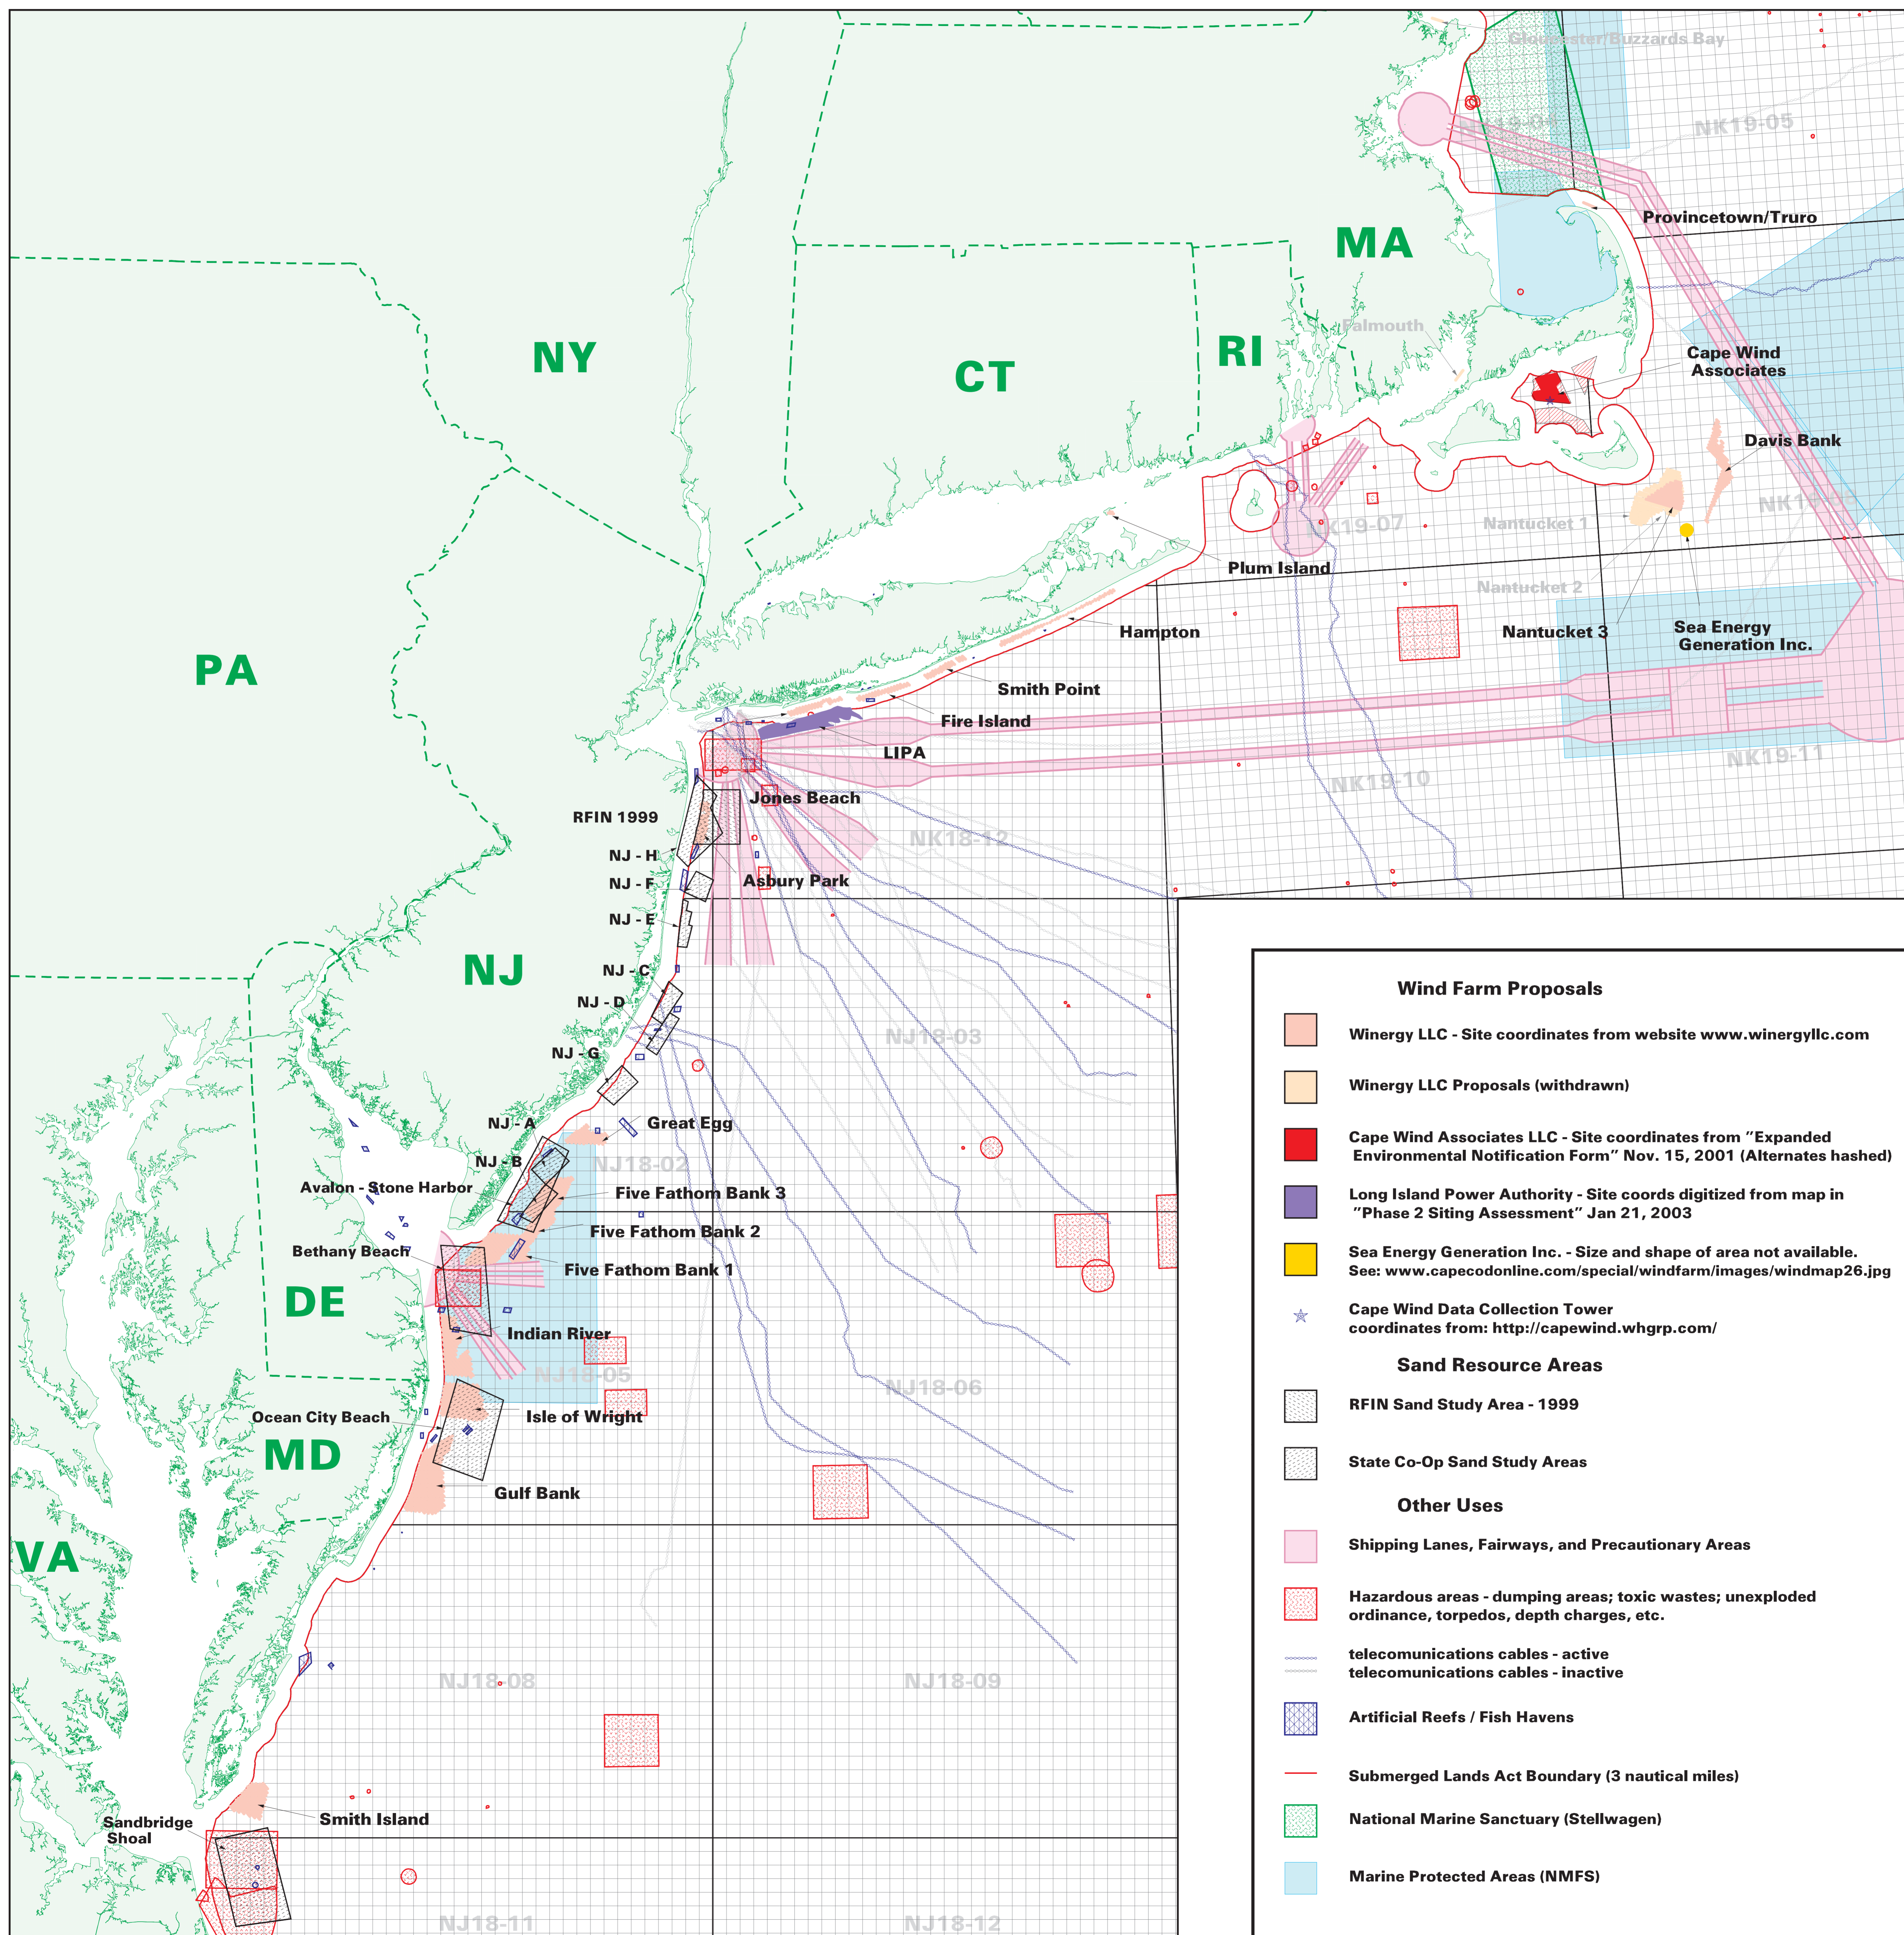

# Multiple Uses of the Outer Continental Shelf

October 2003

UTM Zone 18, NAD 83