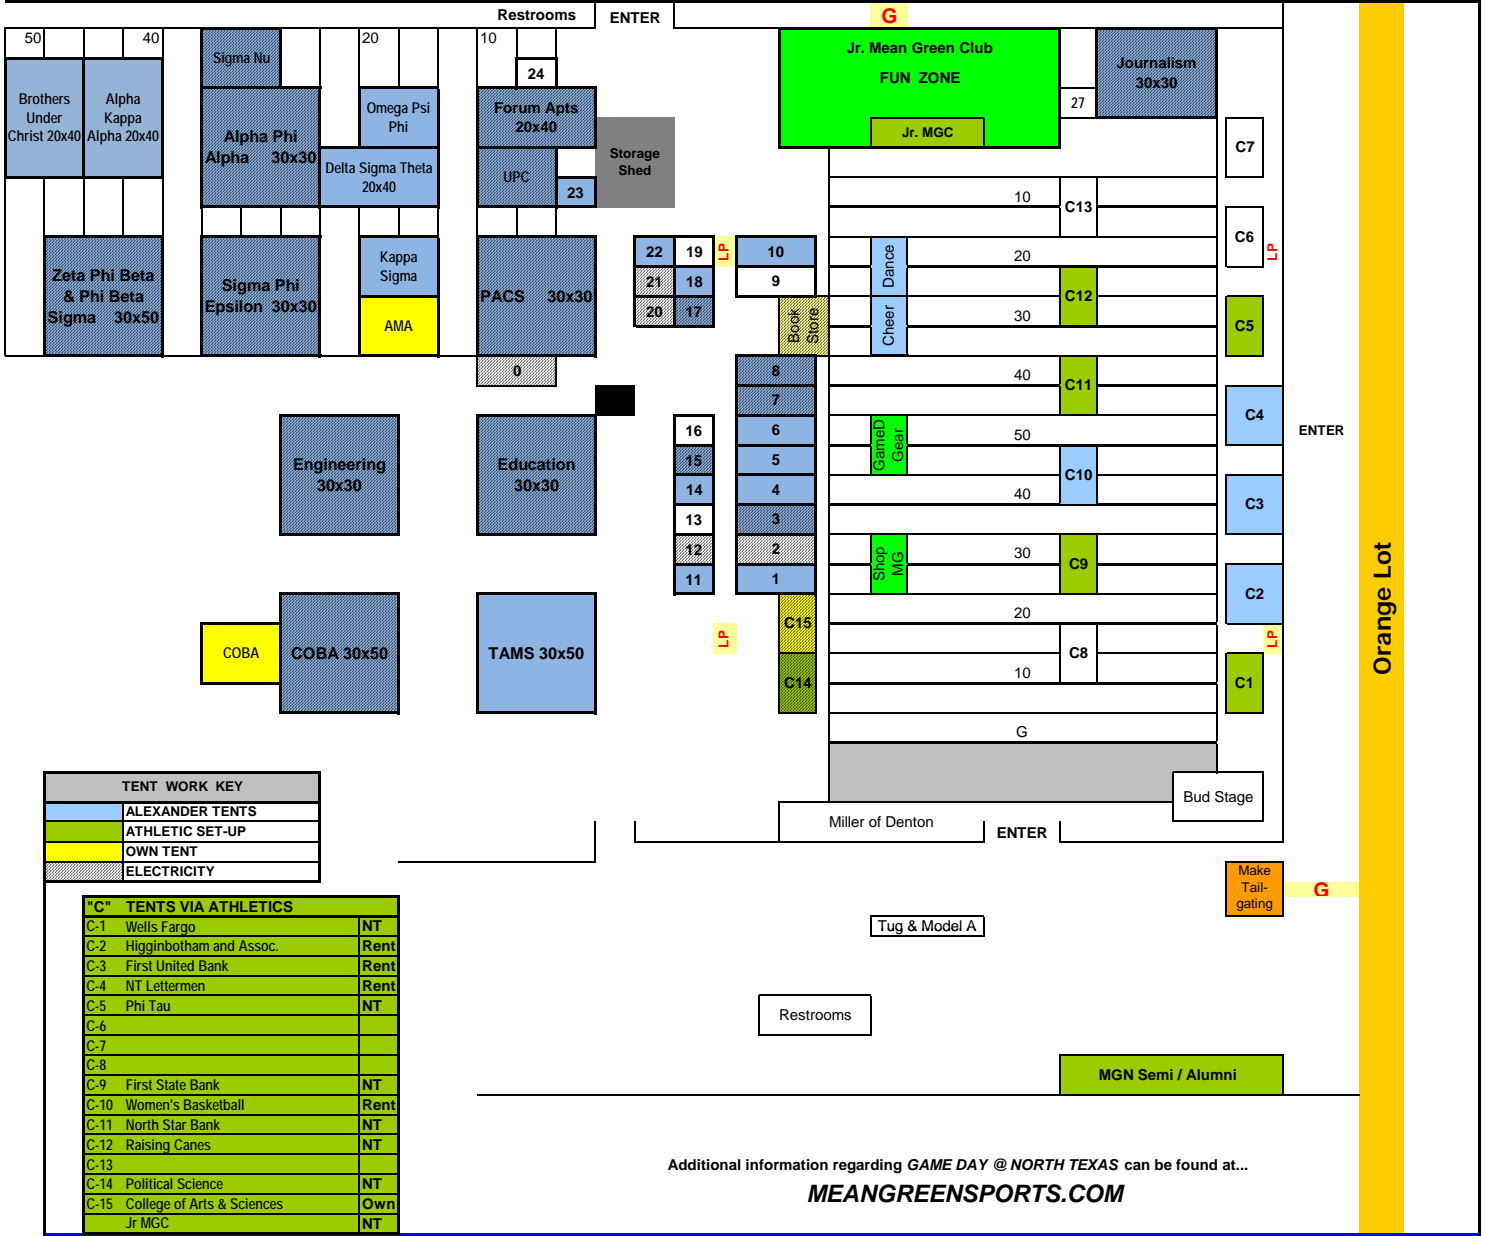

ORANGE LOT

TENT WORK KEY	
	ALEXANDER TENTS
	ATHLETIC SET-UP
	OWN TENT
	ELECTRICITY

"C" TENTS VIA ATHLETICS		
C-1	Wells Fargo	NT
C-2	Higginbotham and Assoc.	Rent
C-3	First United Bank	Rent
C-4	NT Lettermen	Rent
C-5	Phi Tau	NT
C-6		
C-7		
C-8		
C-9	First State Bank	NT
C-10	Women's Basketball	Rent
C-11	North Star Bank	NT
C-12	Raising Canes	NT
C-13		
C-14	Political Science	NT
C-15	College of Arts & Sciences	Own
	Jr MGC	NT

Additional information regarding *GAME DAY @ NORTH TEXAS* can be found at...
MEANGREENSPORTS.COM

BLUE LOT

KEY	10 x 10's & 10 x 20's	R	T	C	E	SIZE
22	Alpha Kappa Psi	R	2	5		10x10
19	Arbors	O	1	2		10x10
10	ATO & ADPI	R		36		10x20
9	ATO & ADPI	O				10x20
20	Aviation	O			X	10x10
21	Black Graduate Student Assoc	O	2	6	X	10x10
1	Chemistry	R	7	10		10x20
3	College of Music	R	2	4	X	10x20
18	Emma's Boutique	R	1	2		10x10
1-4	Faculty Senate - Cancelled 10-15	R				10x10
24	Forum Apartments	O				10x10
4	Housing and Residence Life	R	6	20		10x20
7	Iota Phi Theta	R	1	5	X	10x20
8	Kappa Alpha Psi	R	2	0	X	10x20
2	Merch. & Hosp. Mgmt.	O	2	20	X	10x20
0	PACS- Advising	O	6	15	X	10x20
15	Staff Council	R	2	4	X	10x10
5	Student Suc. Prog / Stu Dev	R	2	4		10x20
6	Sustainability Programs	R	4	10		10x20
17	Toulouse - Grad Studies	R	3	15	X	10x10
12	UNT Career Center	O	2	4	X	10x10
13	UNT International	O				10x10
11	UNT Press	R	4	4		10x10
23	UPC	R				10x10
16	URCM 2-8' & 2-6'	O	4	10		10x10

KEY	
	R - Rent
	T - Table
	C - Chairs
	E - Electricity

KEY	
	G Generator
	LP Light Pole

KEY	20x20 & LARGER	R	T	C	E	SIZE
	Alpha Kappa Alpha	R	8	50		20x40
	Alpha Phi Alpha	R	10	50	X	20x30
	American Marketing Assoc	O	2	15		20x20
	Brothers Under Christ	R	10	50		20x40
	College of Business	O				20x20
	College of Business 20-8'	R	20	150	X	30x50
	College of Education	R	5	12	X	20x30
	College of Engineering	R	20	30	X	20x30
	Delta Sigma Theta	R	10	80		20x40
	Forum Apartments	R			X	20x40
	Journalism	R	10	15	X	20x30
	Kappa Sigma	R	5	25		20x20
	Omega Psi Phi	R		20		20x20
	PACS- Dean's Office	R	9	20	X	20x30
	Sigma Nu	R			X	20x20
	Sigma Phi Epsilon	R	12	30	X	20x30
	TAMS 10-60" Rounds	R	5	85		30x50
	UPC	R	8	35	X	20x20
	Zeta Phi Beta & Phi Beta Sigma	R	12	60	X	30x50