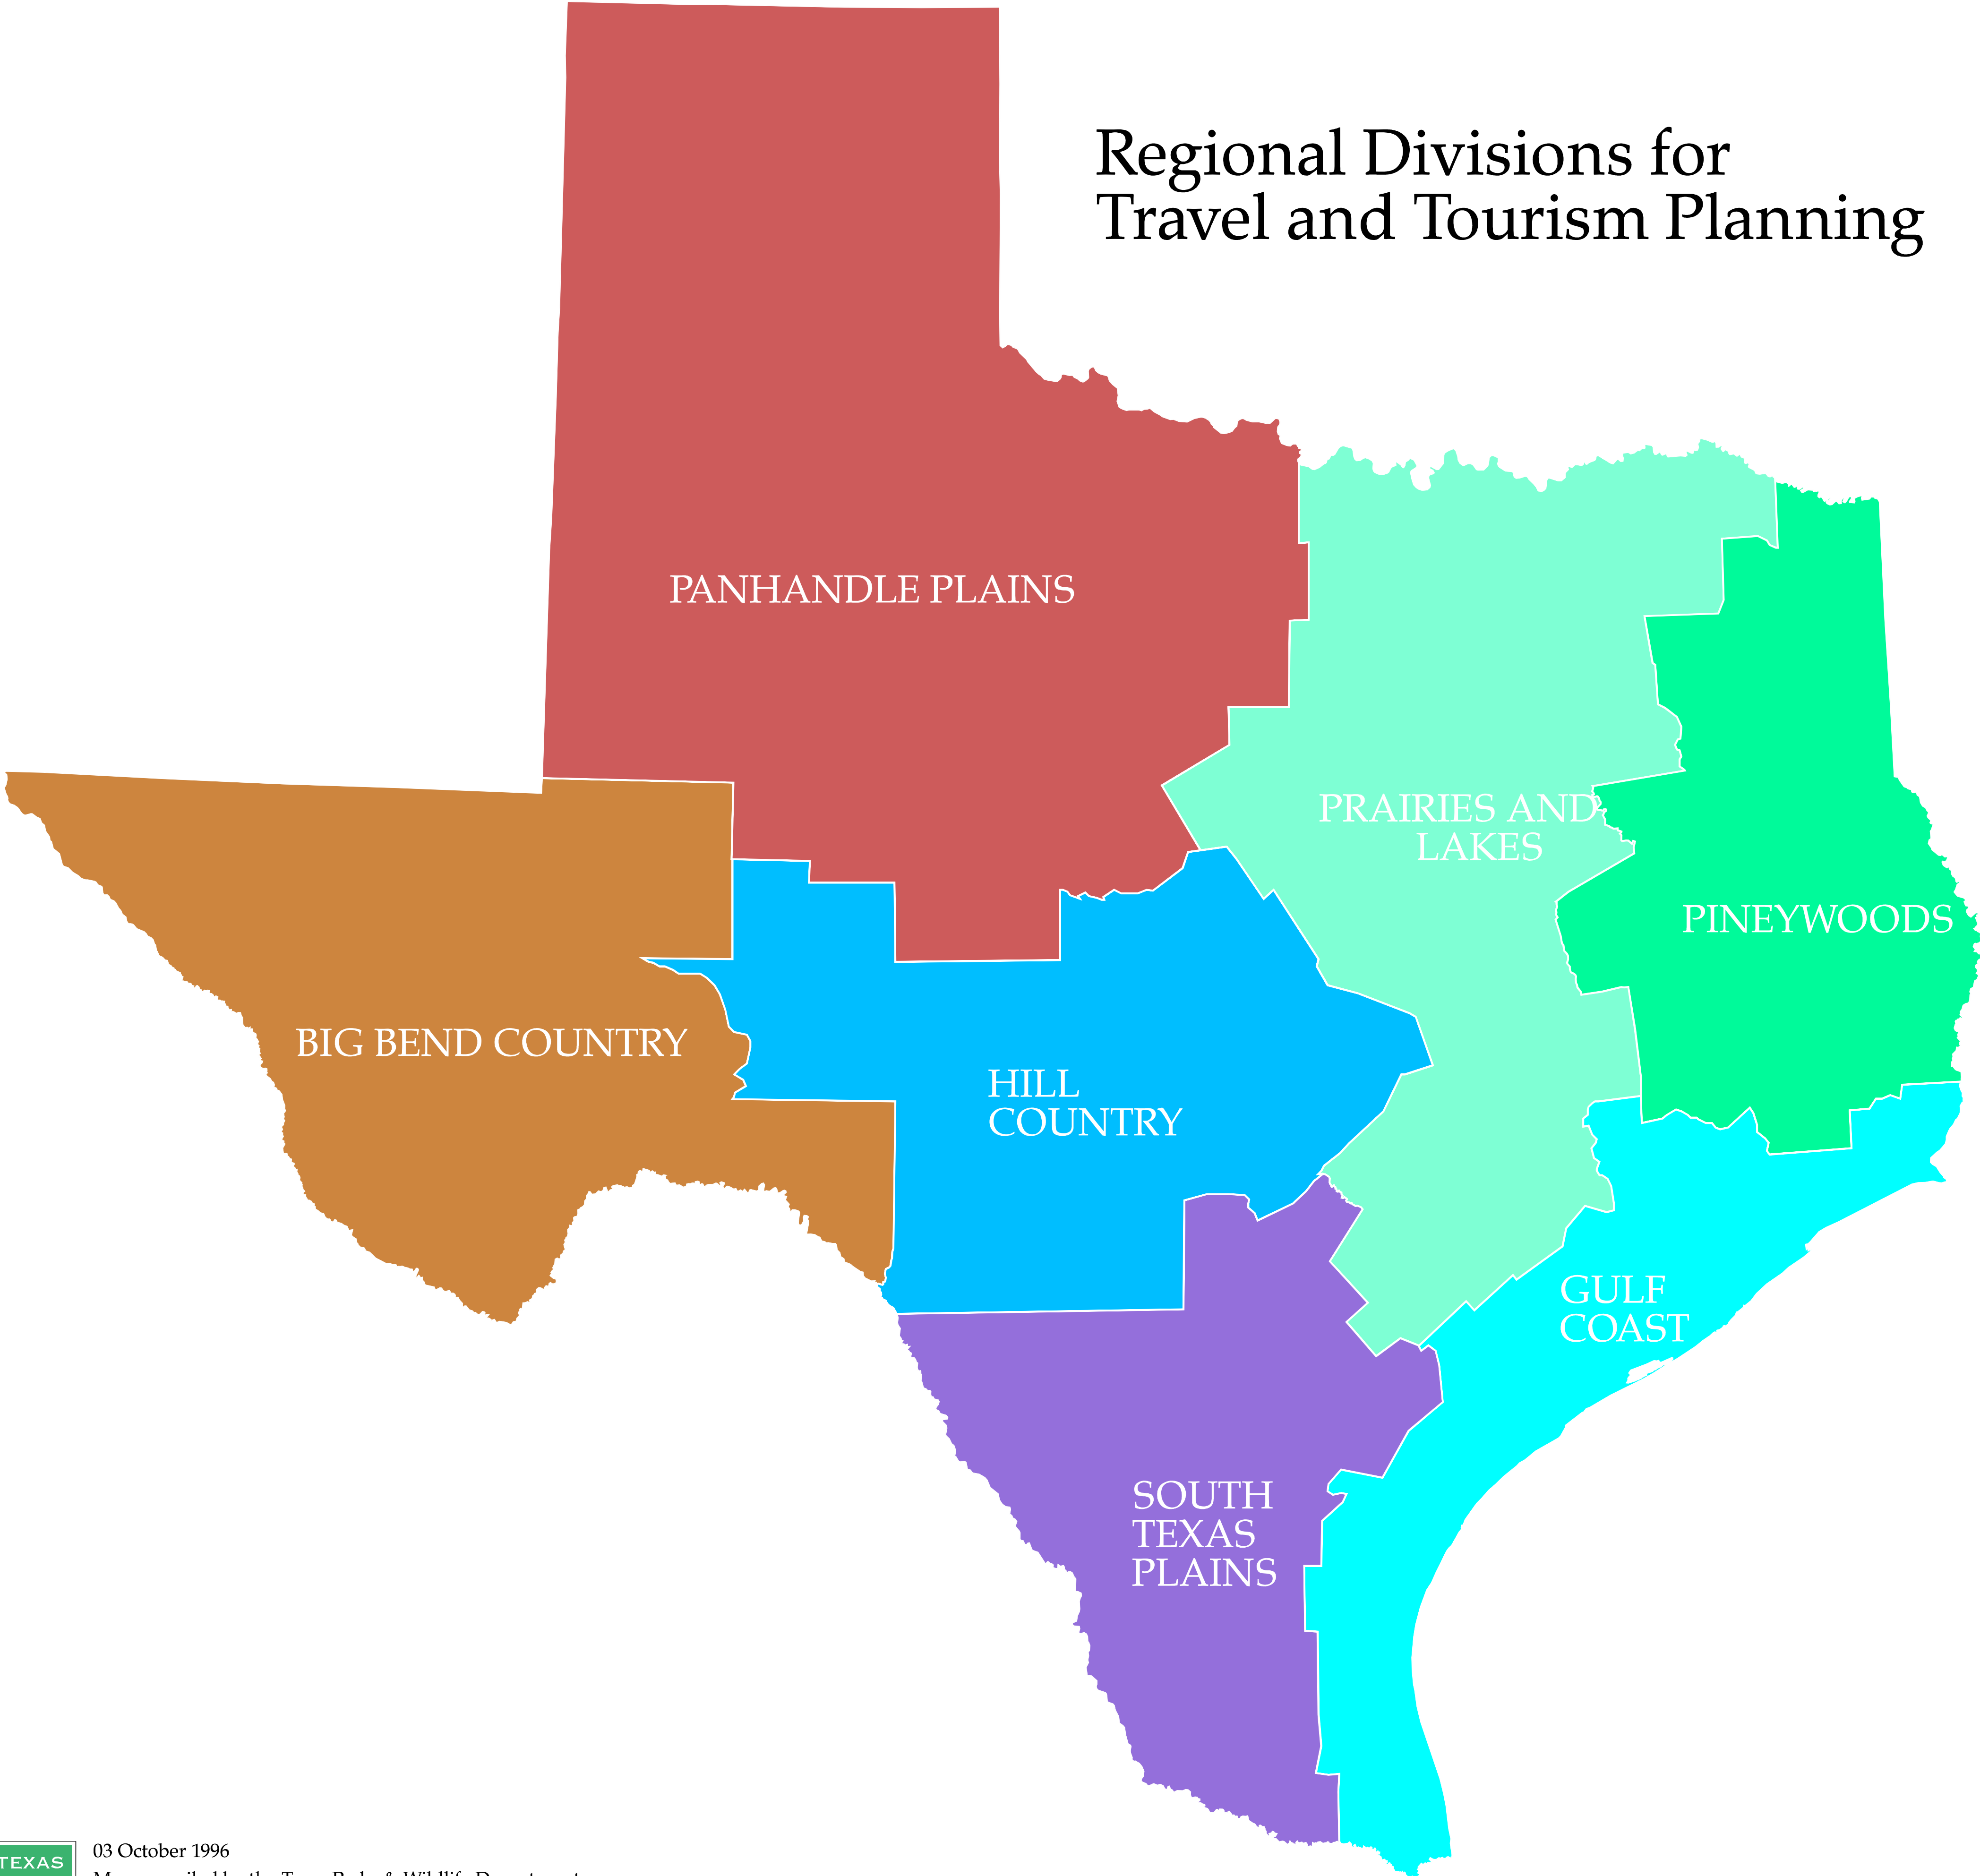

Regional Divisions for Travel and Tourism Planning

03 October 1996

Map compiled by the Texas Parks & Wildlife Department
GIS Lab. No claims are made to the accuracy of the data
or to the suitability of the data to a particular use.