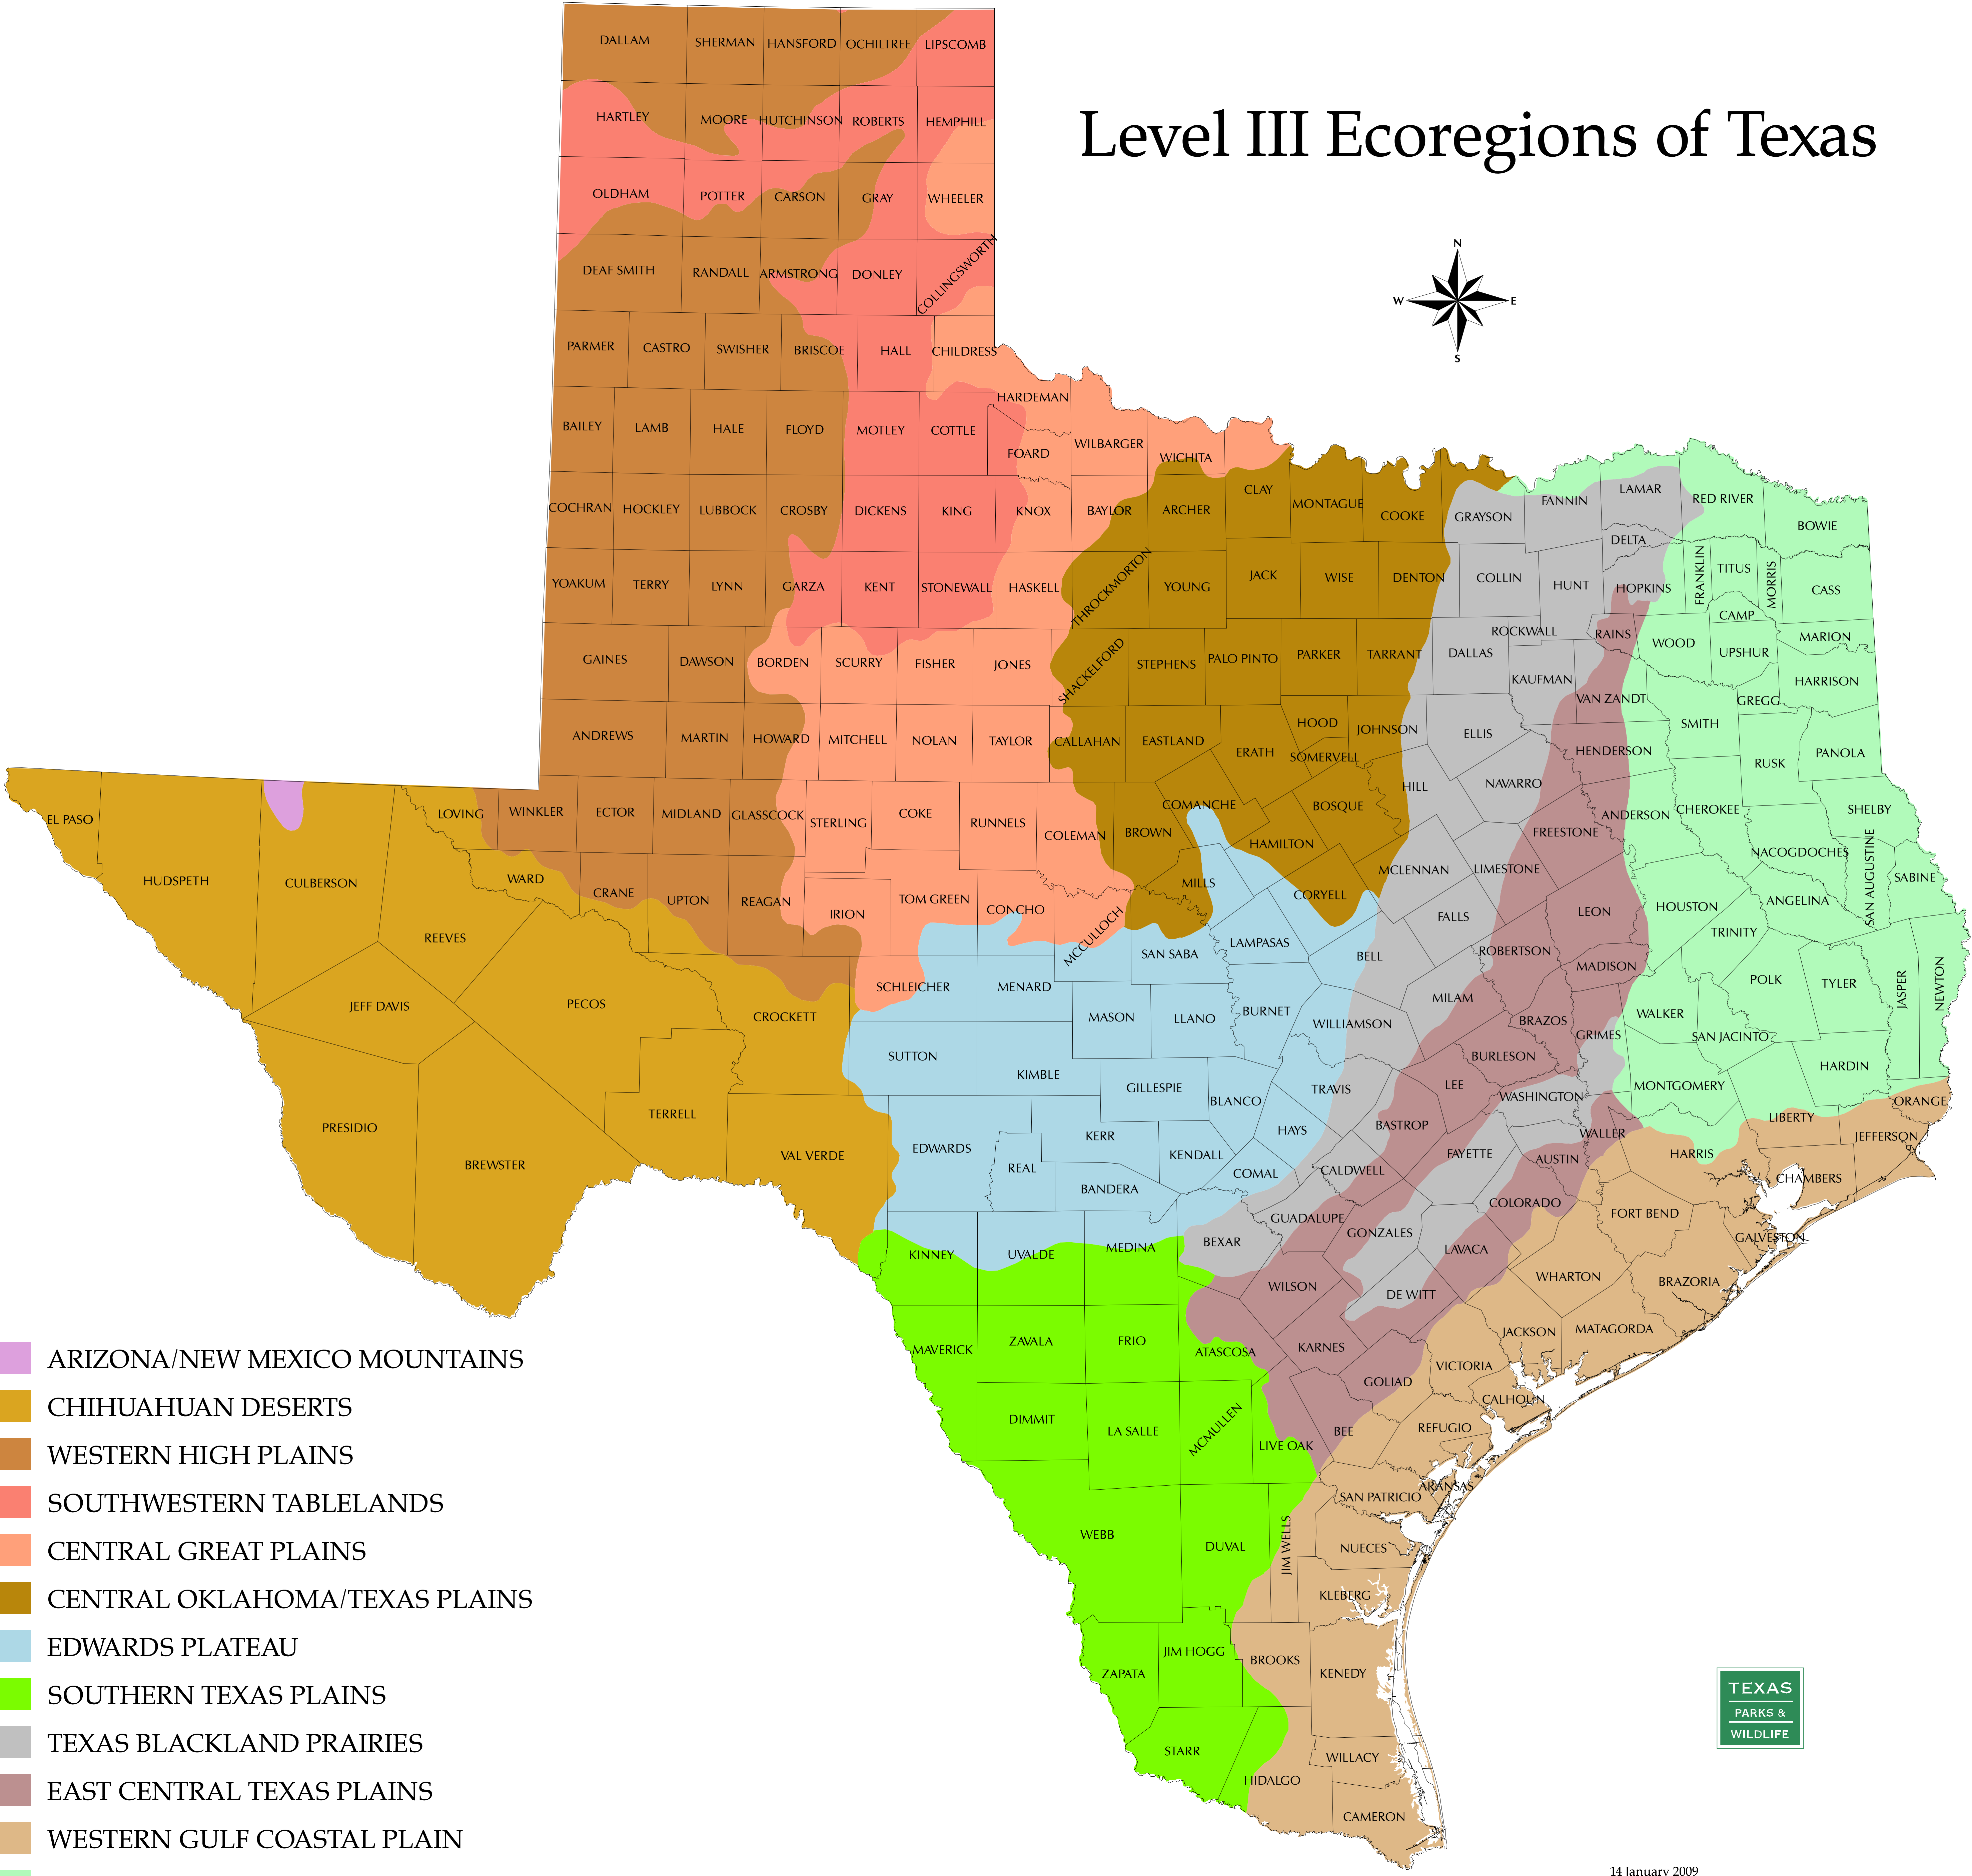

Level III Ecoregions of Texas

- ARIZONA/NEW MEXICO MOUNTAINS
- CHIHUAHUAN DESERTS
- WESTERN HIGH PLAINS
- SOUTHWESTERN TABLELANDS
- CENTRAL GREAT PLAINS
- CENTRAL OKLAHOMA/TEXAS PLAINS
- EDWARDS PLATEAU
- SOUTHERN TEXAS PLAINS
- TEXAS BLACKLAND PRAIRIES
- EAST CENTRAL TEXAS PLAINS
- WESTERN GULF COASTAL PLAIN
- SOUTH CENTRAL PLAINS

Source: Level III Ecoregions of the continental United States, US Environmental Protection Agency, 2000. Revision of Omernik 1987.

14 January 2009
 Projection: Statewide Mapping System
 Map compiled by the Texas Parks & Wildlife Department GIS Lab. No claims are made to the accuracy of the data or to the suitability of the data to a particular use.