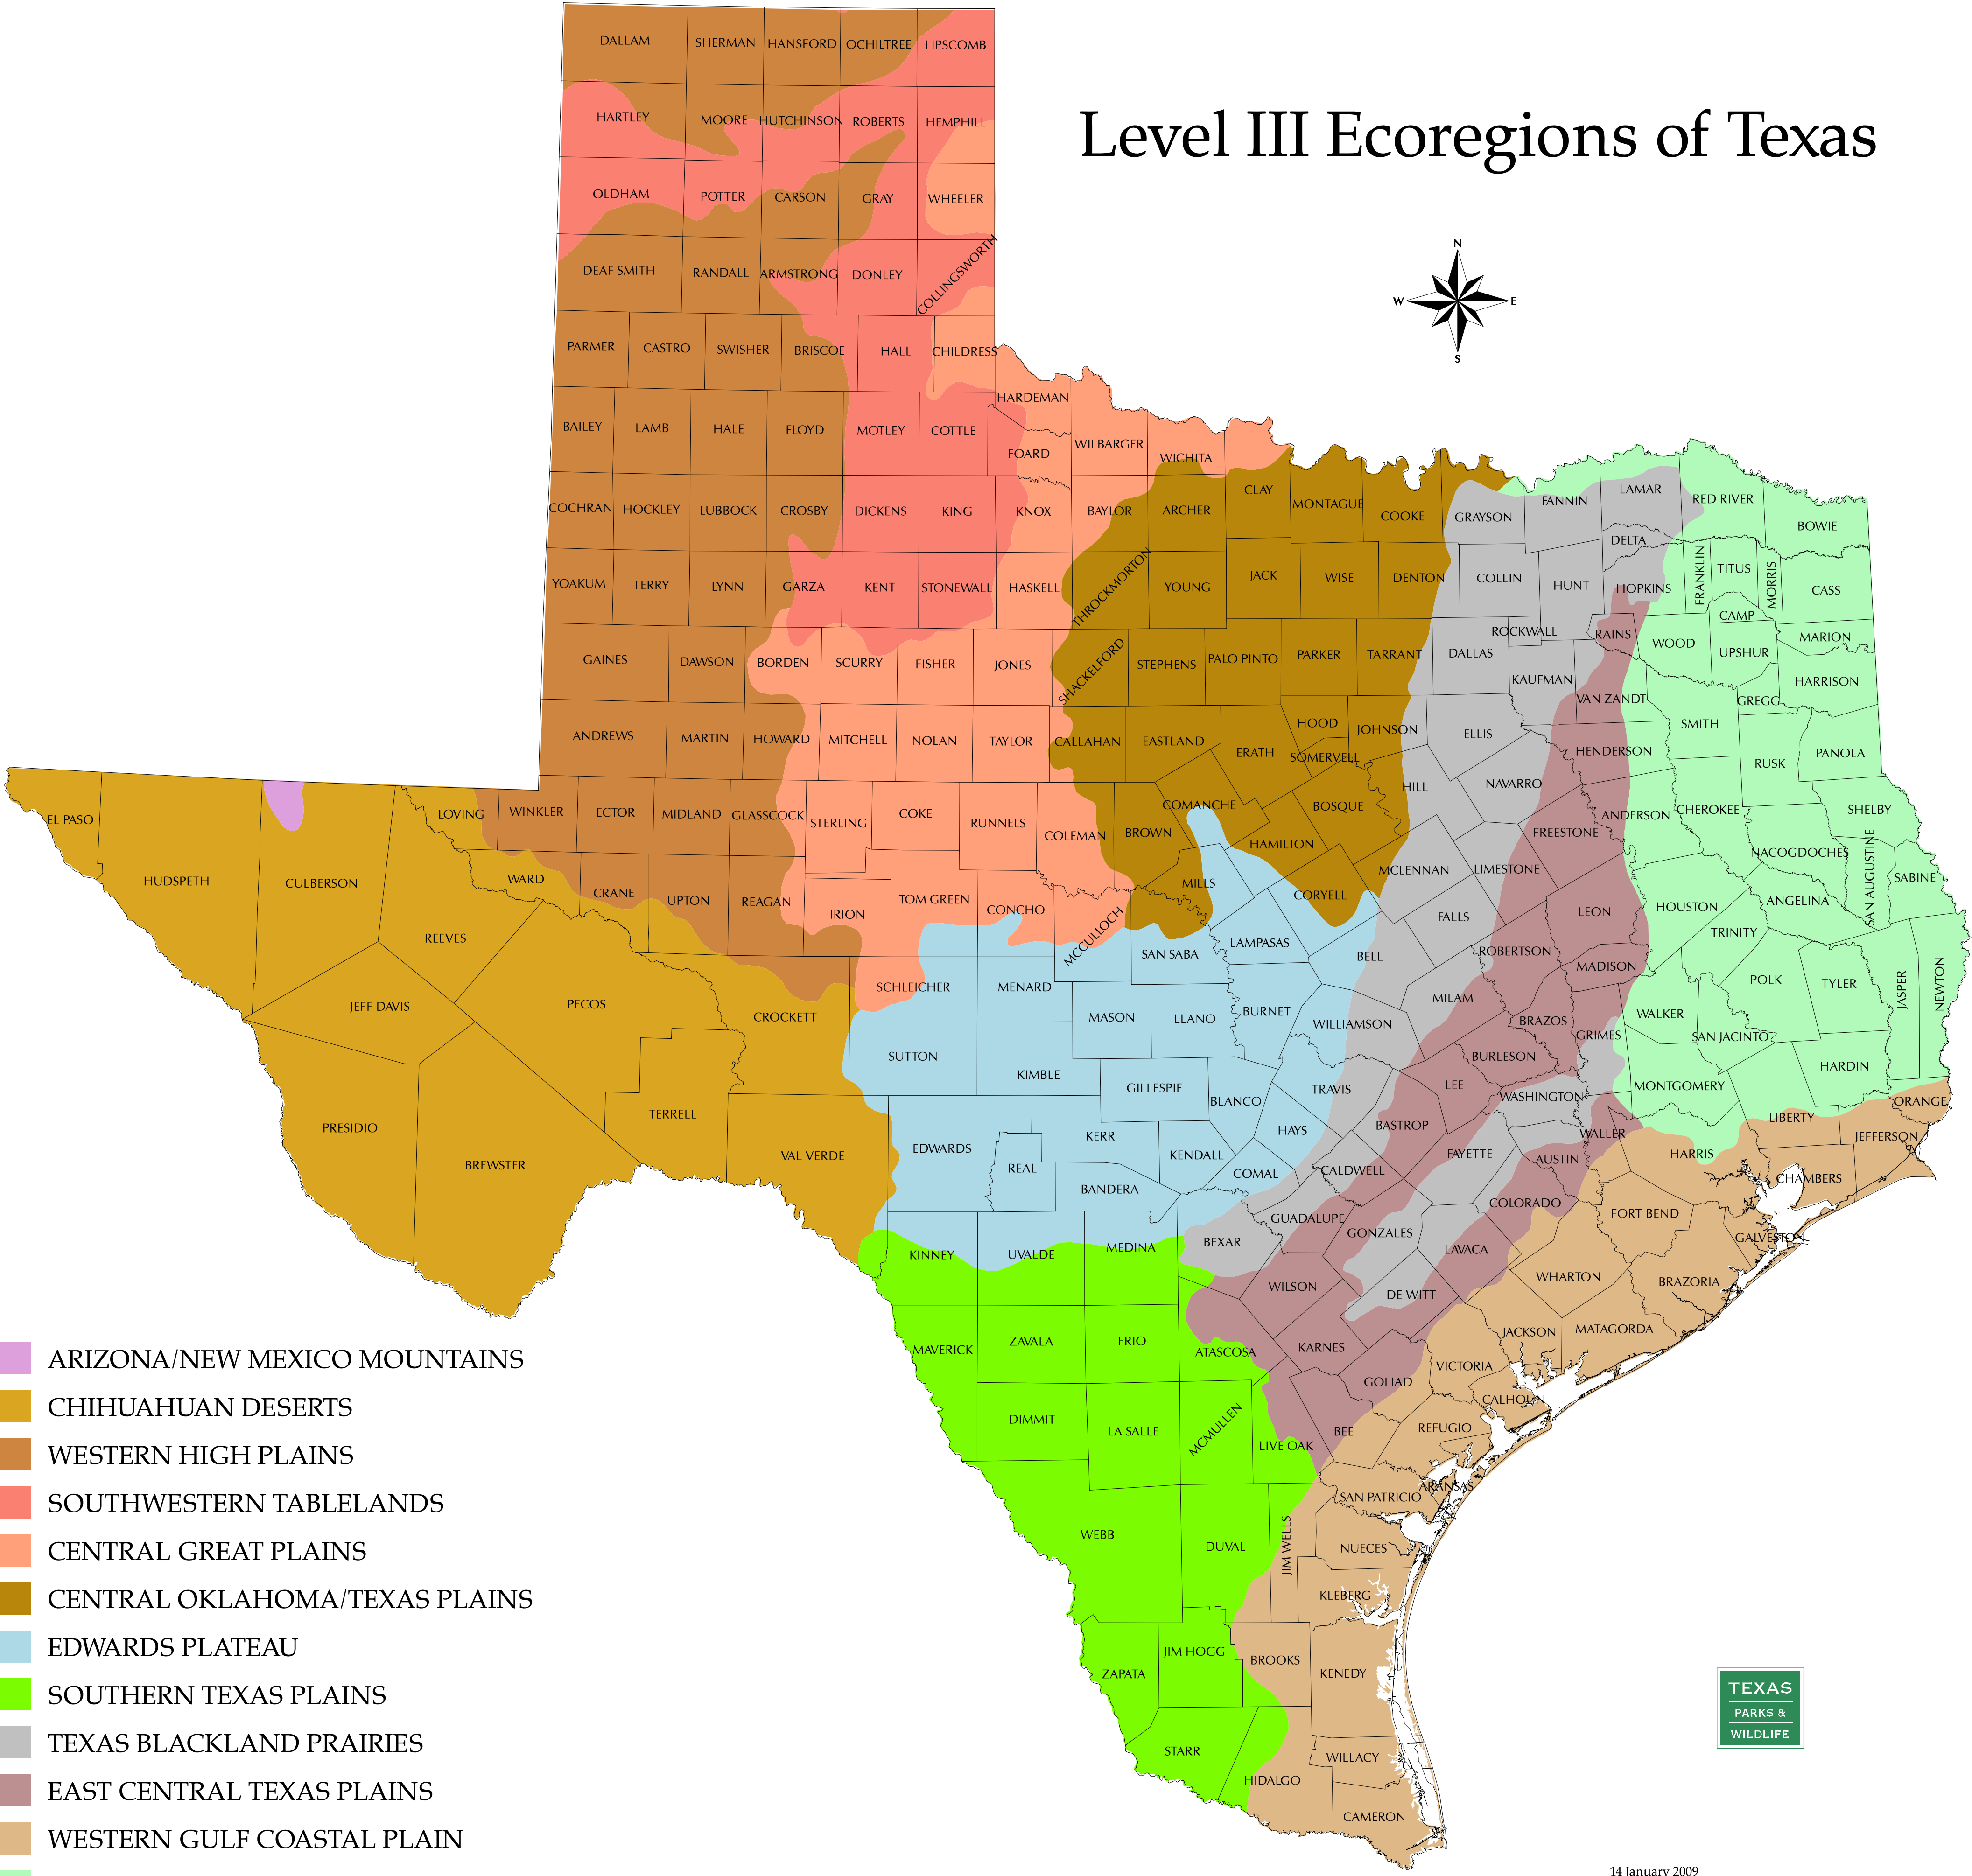

# Level III Ecoregions of Texas

- ARIZONA/NEW MEXICO MOUNTAINS
- CHIHUAHUAN DESERTS
- WESTERN HIGH PLAINS
- SOUTHWESTERN TABLELANDS
- CENTRAL GREAT PLAINS
- CENTRAL OKLAHOMA/TEXAS PLAINS
- EDWARDS PLATEAU
- SOUTHERN TEXAS PLAINS
- TEXAS BLACKLAND PRAIRIES
- EAST CENTRAL TEXAS PLAINS
- WESTERN GULF COASTAL PLAIN
- SOUTH CENTRAL PLAINS

Source: Level III Ecoregions of the continental United States, US Environmental Protection Agency, 2000. Revision of Omernik 1987.

14 January 2009  
 Projection: Statewide Mapping System  
 Map compiled by the Texas Parks & Wildlife Department GIS Lab. No claims are made to the accuracy of the data or to the suitability of the data to a particular use.