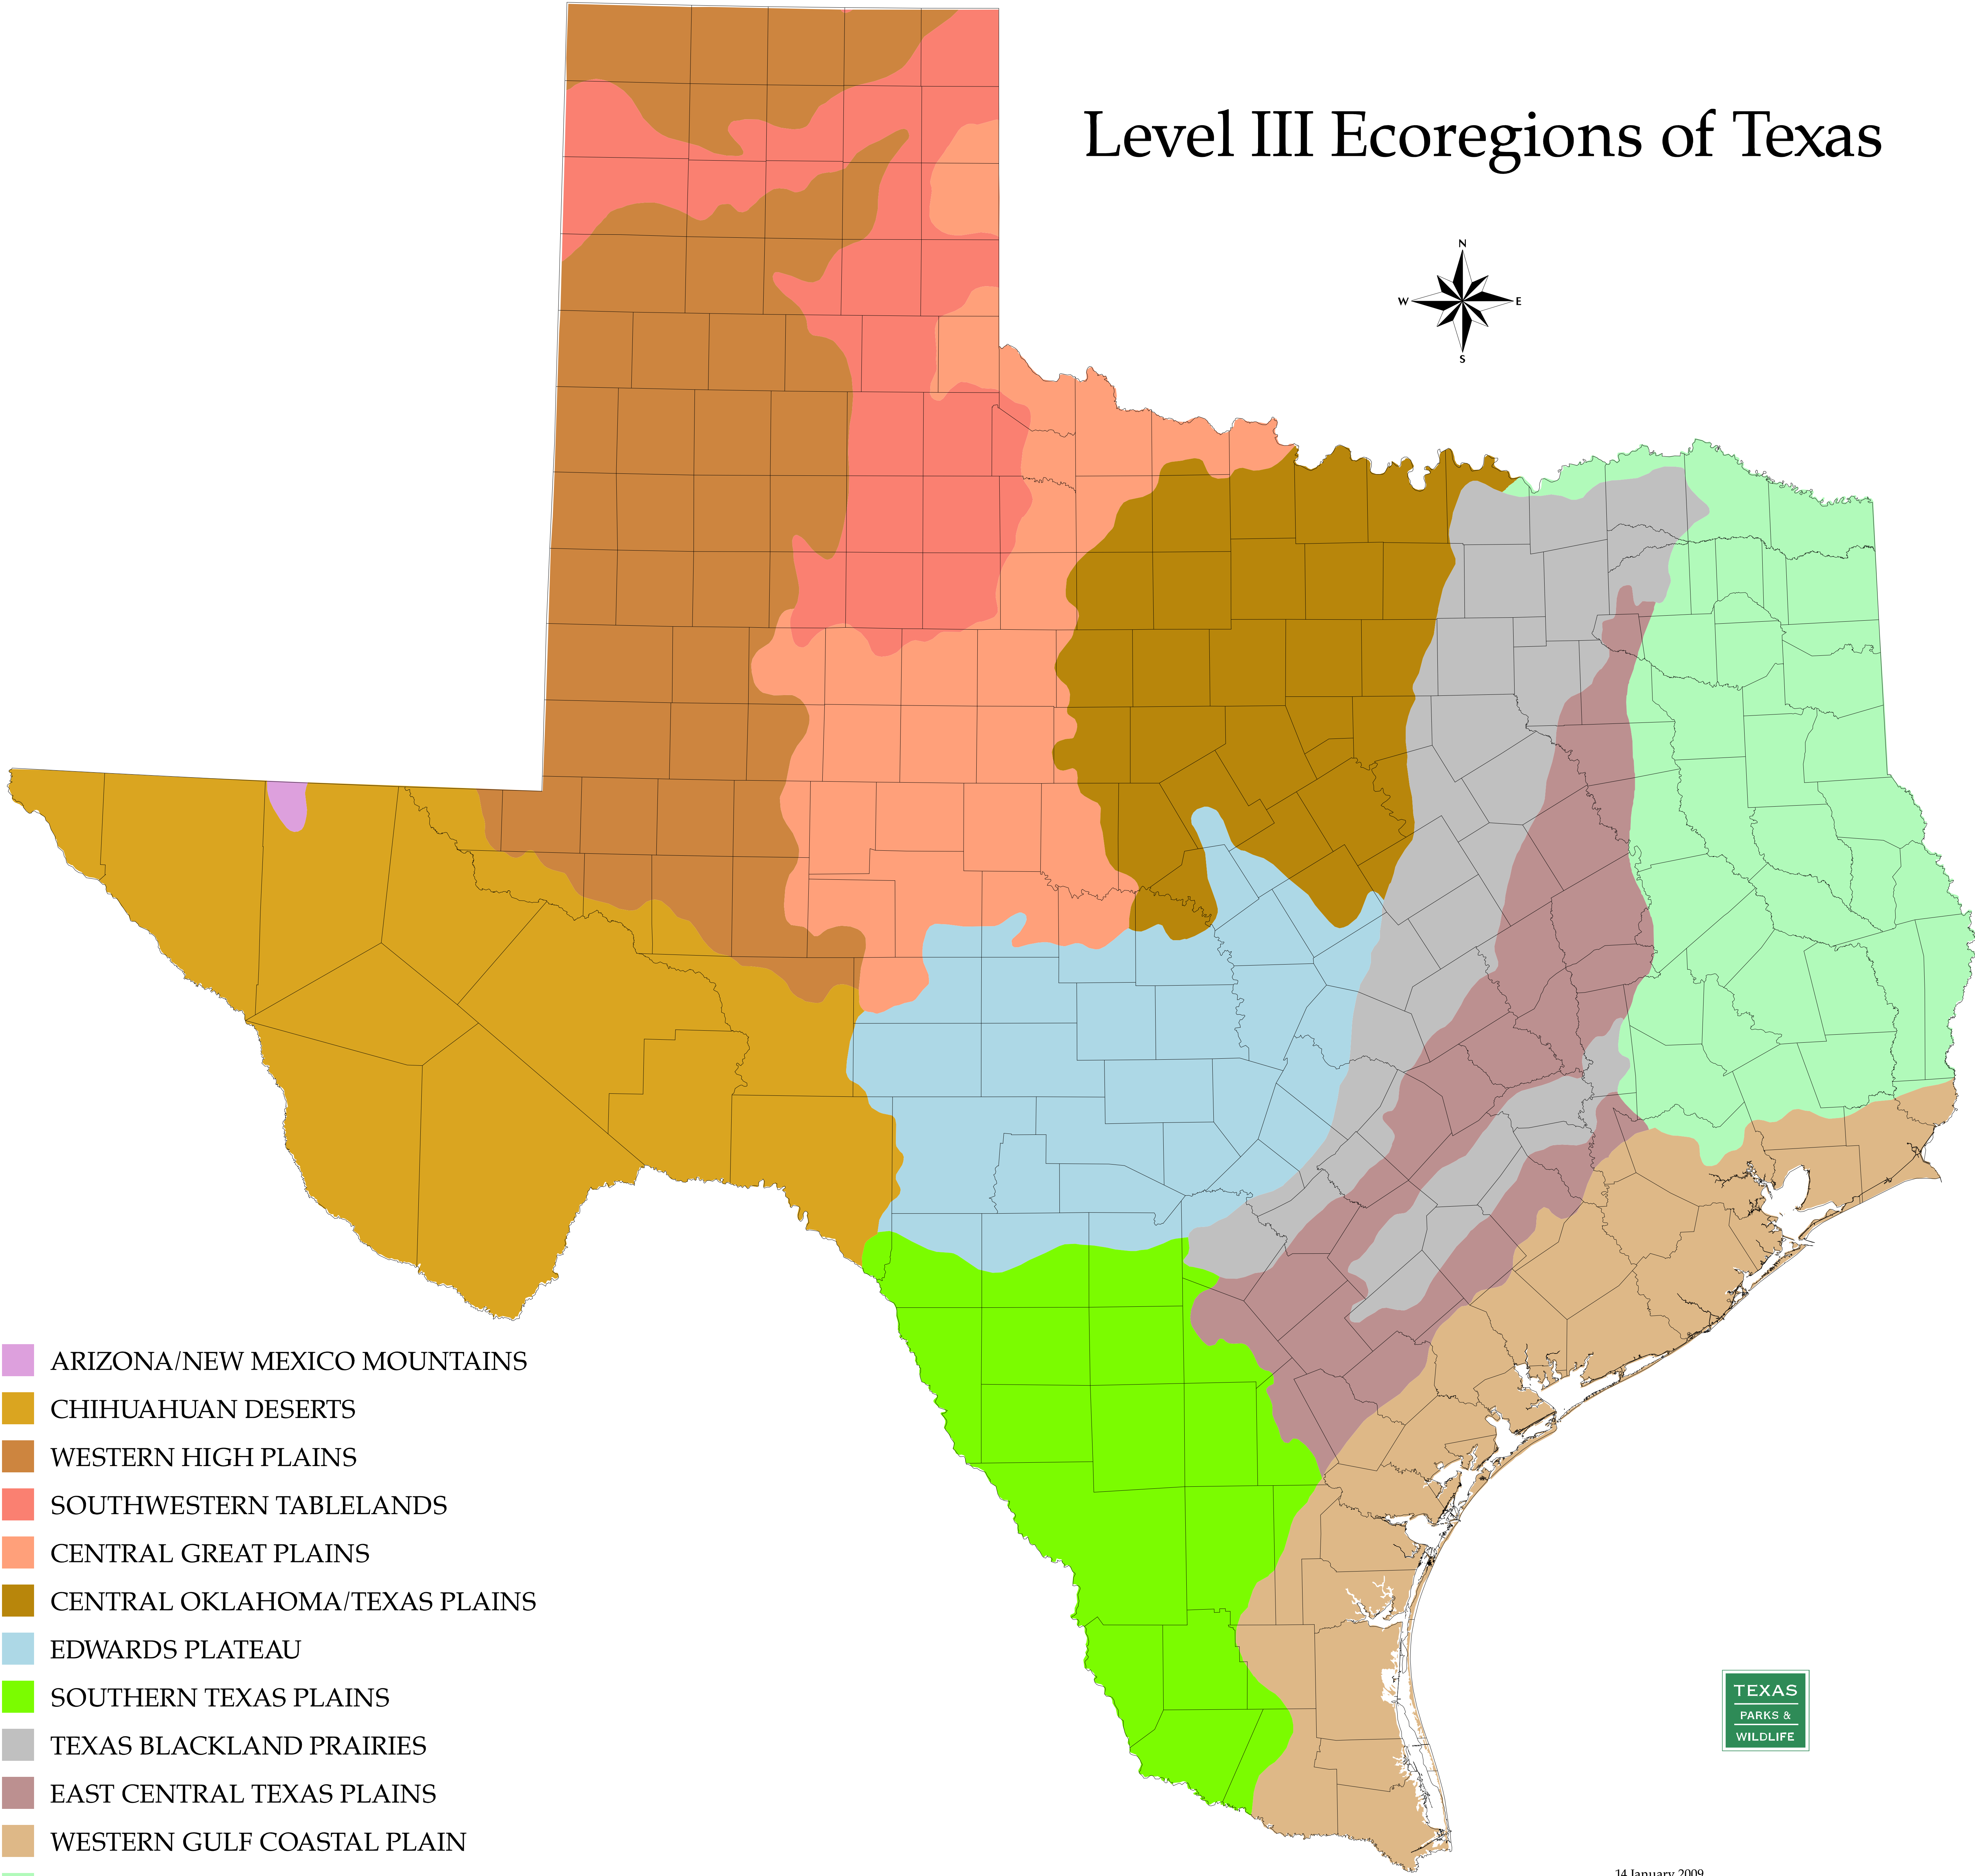

Level III Ecoregions of Texas

- ARIZONA/NEW MEXICO MOUNTAINS
- CHIHUAHUAN DESERTS
- WESTERN HIGH PLAINS
- SOUTHWESTERN TABLELANDS
- CENTRAL GREAT PLAINS
- CENTRAL OKLAHOMA/TEXAS PLAINS
- EDWARDS PLATEAU
- SOUTHERN TEXAS PLAINS
- TEXAS BLACKLAND PRAIRIES
- EAST CENTRAL TEXAS PLAINS
- WESTERN GULF COASTAL PLAIN
- SOUTH CENTRAL PLAINS

Source: Level III Ecoregions of the continental United States, US Environmental Protection Agency, 2000. Revision of Omernik 1987.

14 January 2009
Projection: Statewide Mapping System